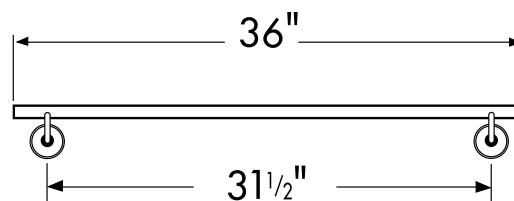

Starck Towel Bar

17" 40830XX0

29" 40806XX0

36" 40808XX0

Available in chrome (00) and satinox (81)

Product Specification

solid brass towel bar