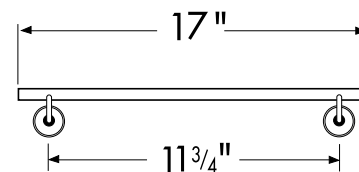

Starck Towel Bar

17" 40830XX0

29" 40806XX0

36" 40808XX0

Available in chrome (00) and satinox (81)

Product Specification

solid brass towel bar