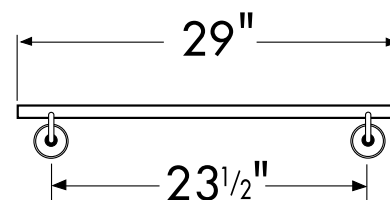

Starck Towel Bar

17" 40830XX0

29" 40806XX0

36" 40808XX0

Available in chrome (00) and satinox (81)

Product Specification

solid brass towel bar