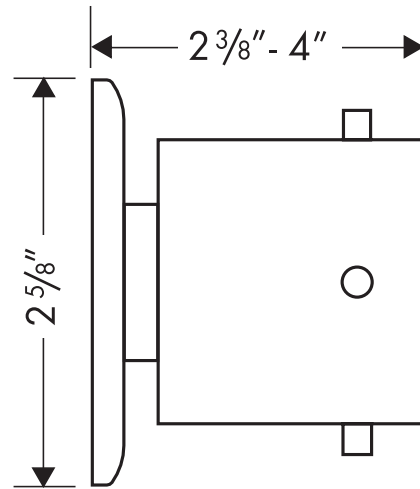

# Starck Volume Control Trim

10976XX1

Available in Chrome (00), Satinox (81), and Brushed Nickel (82)

## Product Specification

Handle with raised finger grips

Fits volume control roughs 13974181(1/2") and 13975181(3/4")

New smaller escutcheon