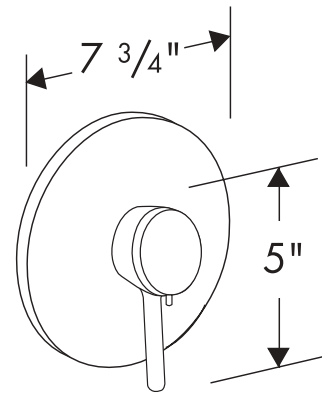

## Product Specification

Independent thermostatic temperature control and volume control

Up to 9.5 gpm @ 44 psi

Includes ThermoBalance I rough-in 06622000

Includes:

- 2-function Interaktiv showerhead
  - normal and massage spray modes
  - 2.5 gpm max flow rate
- Shower arm - 1/2" male inlet
- ThermoBalance I trim and thermoelement

Rough shown with thermoelement. Thermo-element included with trim kit.