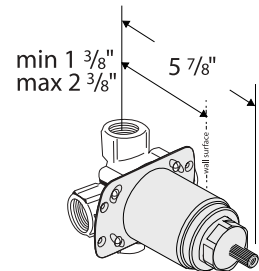

## Product Specification

Independent thermostatic temperature control and volume control

Up to 9.5 gpm @ 44 psi

Includes ThermoBalance I rough-in 06622000

Includes:

- 2-function Interaktiv showerhead
  - normal and massage spray modes
  - 2.5 gpm max flow rate
- Shower arm - 1/2" male inlet
- ThermoBalance I trim and thermoelement

Rough shown with thermoelement. Thermo-element included with trim kit.