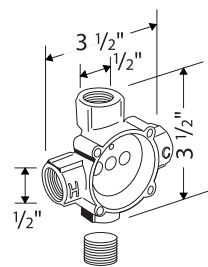

## Product Specification

Independent thermostatic temperature control and volume control

Up to 9.5 gpm @ 44 psi

Includes ThermoBalance I rough-in 06622000

Includes:

- 2-function Interaktiv showerhead
  - normal and massage spray modes
  - 2.5 gpm max flow rate
- Shower arm - 1/2" male inlet
- ThermoBalance I trim and thermoelement

Rough shown with thermoelement. Thermo-element included with trim kit.