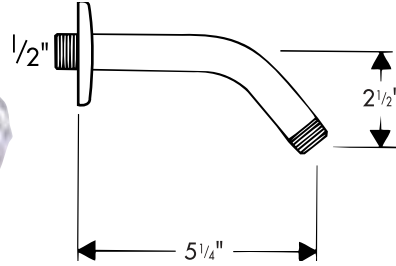

## Product Specification

Independent thermostatic temperature control and volume control

Up to 9.5 gpm @ 44 psi

Includes ThermoBalance I rough-in 06622000

Includes:

- 2-function Interaktiv showerhead
  - normal and massage spray modes
  - 2.5 gpm max flow rate
- Shower arm - 1/2" male inlet
- ThermoBalance I trim and thermoelement

Rough shown with thermoelement. Thermo-element included with trim kit.