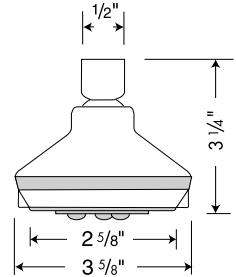

## Product Specification

Independent thermostatic temperature control and volume control

Up to 9.5 gpm @ 44 psi

Includes ThermoBalance I rough-in 06622000

Includes:

- 2-function Interaktiv showerhead
  - normal and massage spray modes
  - 2.5 gpm max flow rate
- Shower arm - 1/2" male inlet
- ThermoBalance I trim and thermoelement