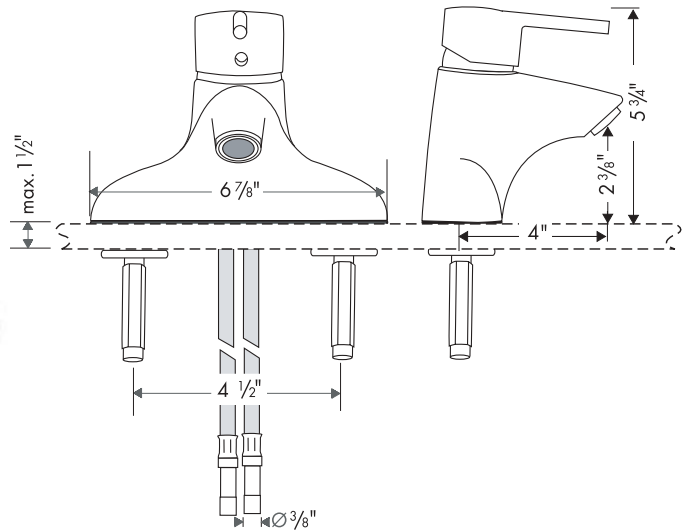

Interaktiv S 4" Centerset Lavatory Faucet 06873002

Available in Chrome (00)

Product Specification

Solid brass construction

ADA compliant

M3 ceramic cartridge

3-hole installation: intended for use on lavatory pre-drilled for 4" centerset faucet

Recommended water pressure 22-72 psi

Recommended incoming hot water temp 120° - 140° F*

Maximum mounting surface thickness 1 5/8"

Flow rate 2.2 gpm max

3/8" compression fittings required for installation (not included)