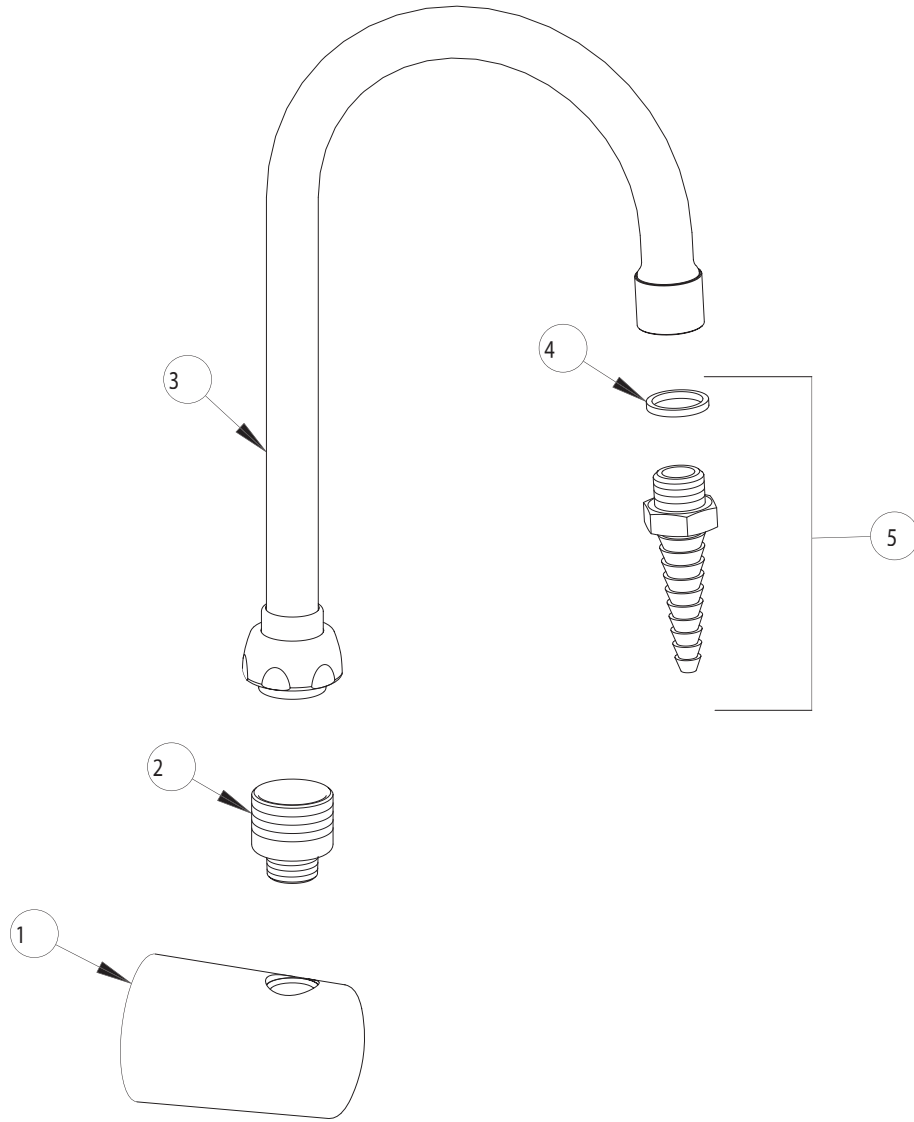

PARTS LIST

BY: SID
CHK'D:

FINISH:
DATE:

AS SPECIFIED
02-15-02

980-GN2BE7

ITEM NO.	PART NO.	DESCRIPTION	ITEM NO.	PART NO.	DESCRIPTION
1	980	TURRET, SINGLE OUTLET	4	229-003	WASHER
2	225-005	ADAPTER	5	E7	LAB NOZZLE OUTLET
3	GN2B	FOR PARTS SEE GN2B			