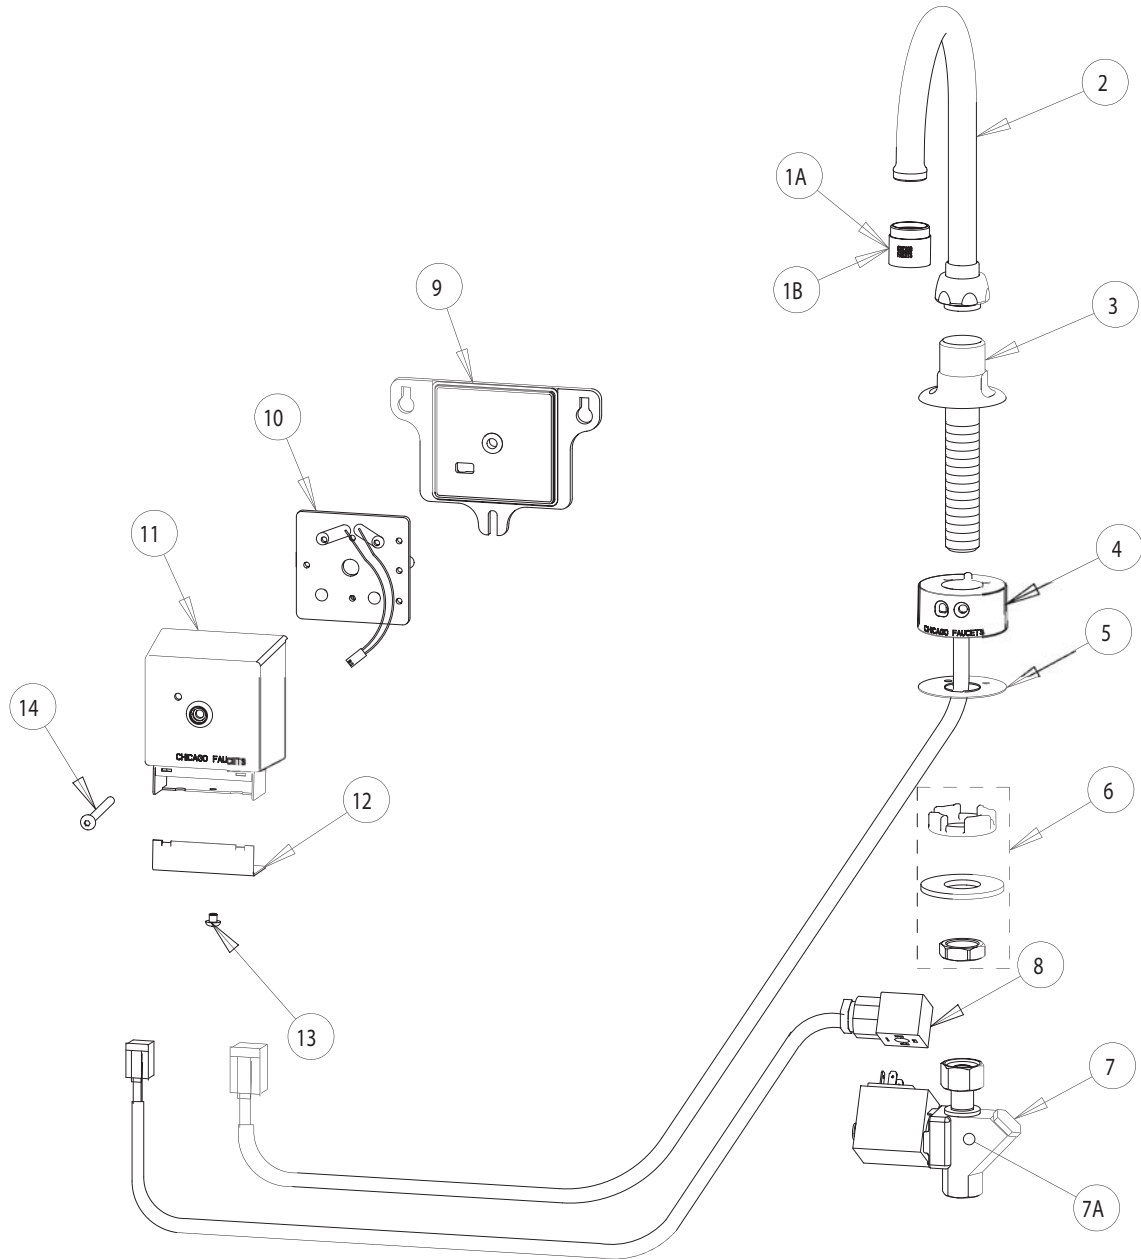

PARTS LIST

BY:
CHK'D:

SID

CHICAGO
FAUCETS
a Geberit company

FINISH:
DATE:

AS SPECIFIED
09-28-04

652

ITEM NO.	DESCRIPTION	KIT PART NO.	DESCRIPTION	INCLUDES ITEMS
1	V.R. FEMALE OUTLET			
2	GOOSENECK SPOUT			
3	SPOUT BASE	E3VP	V.R. 2.2 GPM AERATOR	1A
4	SENSOR COLLAR ASSEMBLY	E2805-5	V.R. 0.5 GPM ECONO-FLO SPRAY OUTLET	1B
5	COLLAR GASKET	170-202K	GOOSENECK SPOUT BASE	3
6	SPOUT MOUNTING HARDWARE	GN2AH8	GOOSENECK SPOUT	2
7	SOLENOID ASSEMBLY	570-012K	SENSOR COLLAR ASSEMBLY	4, 5
7A	SOLENOID REBUILD KIT	570-033K	PARTITION ASSEMBLY, A/C	10
8	SOLENOID WIRE HARNESS	570-039K	SOLENOID WIRE HARNESS	8
9	MOUNTING PLATE, ELECTRONICS	570-060K	ELECTRONICS BOX ASSEMBLY A/C	9, 10, 11, 12, 13, 14
10	PARTITION ASSEMBLY, A/C	570-097K	GASKET KIT	5
11	ELECTRONICS COVER ASSEMBLY	570-098K	SCREW KIT	13 & 14
12	STRAIN RELIEF BRACKET	570-099K	SPOUT MOUNTING HARDWARE	6
13	BRACKET SCREW	570-144K	SOLENOID ASSEMBLY	7 & 8
14	COVER SCREW	570-344K	SOLENOID REBUILD KIT	ALL INTERNAL PARTS