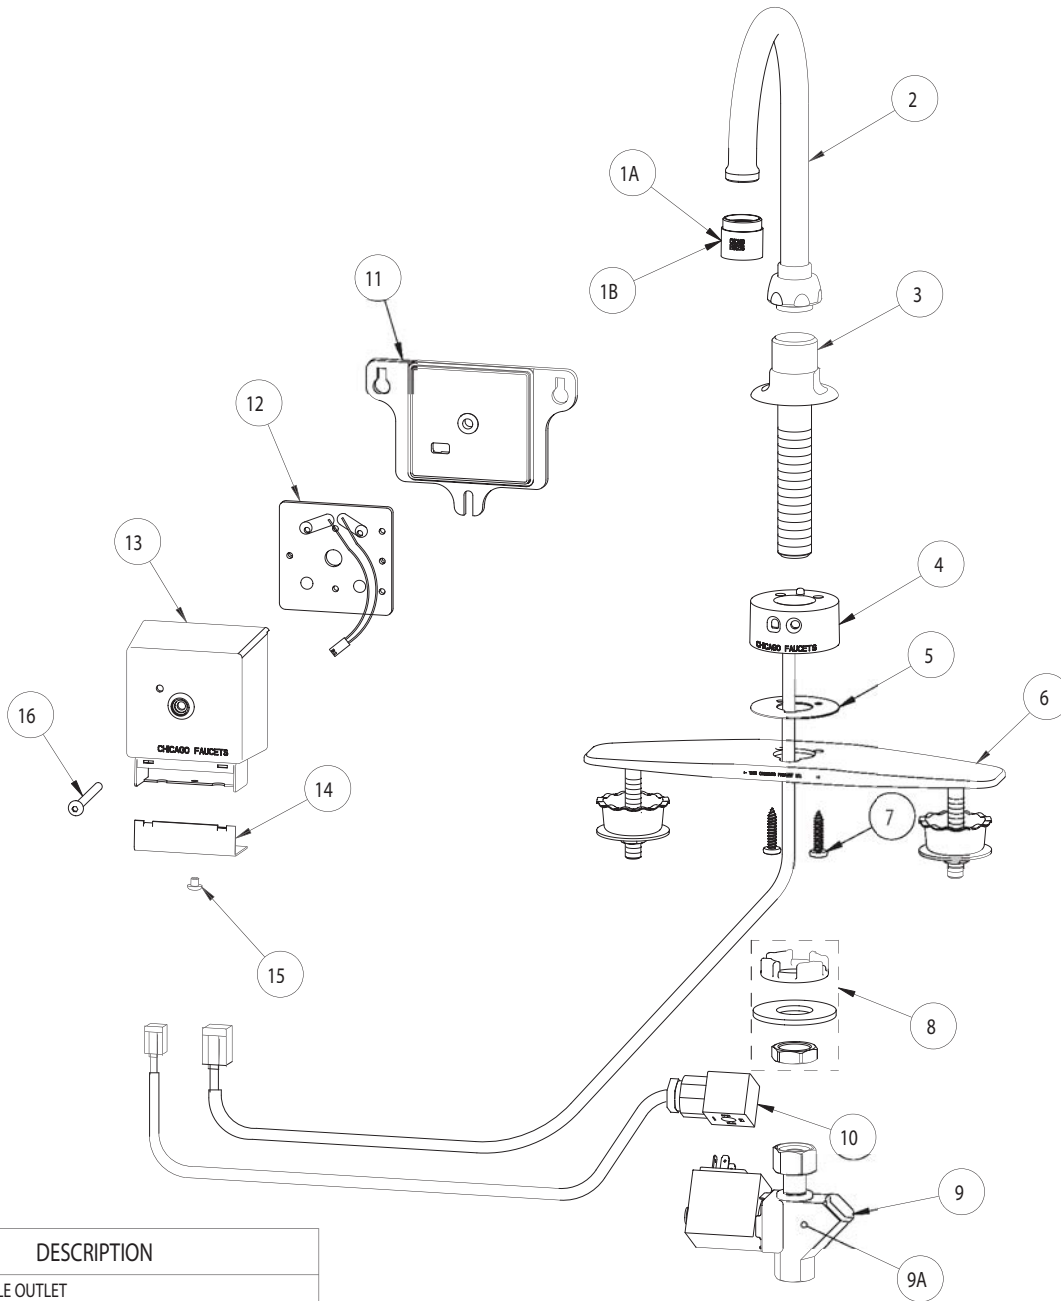

PARTS LIST

BY:
CHK'D:

SID

CHICAGO
FAUCETS
a Geberit company

FINISH:
DATE:

AS SPECIFIED
09-28-04

652-8

ITEM NO.	DESCRIPTION	KIT PART NO.	DESCRIPTION	INCLUDES ITEMS
1	V.R. FEMALE OUTLET			
2	GOOSENECK SPOUT			
3	SPOUT BASE			
4	SENSOR COLLAR ASSEMBLY	E3VP	V.R. 2.2 GPM AERATOR	1A
5	COLLAR GASKET	E2805-5	V.R. 0.5 GPM ECONO-FLO SPRAY OUTLET	1B
6	8" COVERPLATE ASSEMBLY	170-202K	GOOSENECK SPOUT BASE	3
7	COLLAR SCREWS	GN2AH8	GOOSENECK SPOUT	2
8	SPOUT MOUNTING HARDWARE	570-008K	8" COVERPLATE ASSEMBLY	6 & 7
9	SOLENOID ASSEMBLY	570-012K	SENSOR COLLAR ASSEMBLY	4, 5
9A	SOLENOID REBUILD KIT	570-033K	PARTITION ASSEMBLY, A/C	12
10	SOLENOID WIRE HARNESS	570-039K	SOLENOID WIRE HARNESS	10
11	MOUNTING PLATE, ELECTRONICS	570-060K	ELECTRONICS BOX ASSEMBLY A/C	11, 12, 13, 14, 15, 16
12	PARTITION ASSEMBLY, A/C	570-097K	GASKET KIT	5
13	ELECTRONICS COVER ASSEMBLY	570-098K	SCREW KIT	7, 15 & 16
14	STRAIN RELIEF BRACKET	570-099K	SPOUT MOUNTING HARDWARE	8
15	BRACKET SCREW	570-144K	SOLENOID ASSEMBLY	9 & 10
16	COVER SCREW	570-344K	SOLENOID REBUILD KIT	ALL INTERNAL PARTS