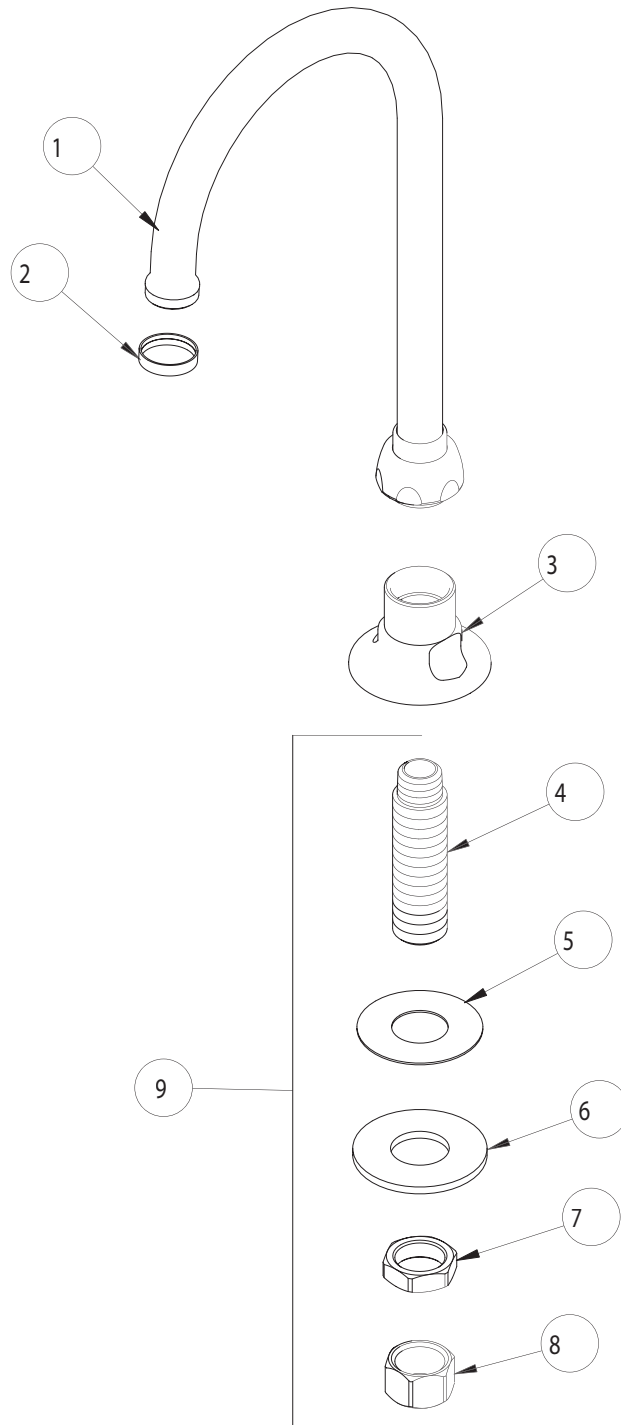

PARTS LIST

BY: SID
CHK'D:

FINISH:
DATE:

AS SPECIFIED
01-29-97

626

ITEM NO.	PART NO.	DESCRIPTION
1	GN2A	FOR PARTS SEE GN2A
2	1-159	SPOUT RING
3	-----	FLANGE BASE (NOT SOLD SEPERATELY)
4	748-001	SHANK
5	52-007	RUBBER WASHER
6	807-002	GALVANIZED WASHER
7	49-004	LOCKNUT
8	49-005	COUPLING NUT
9	748-001K	SHANK ASSEMBLY