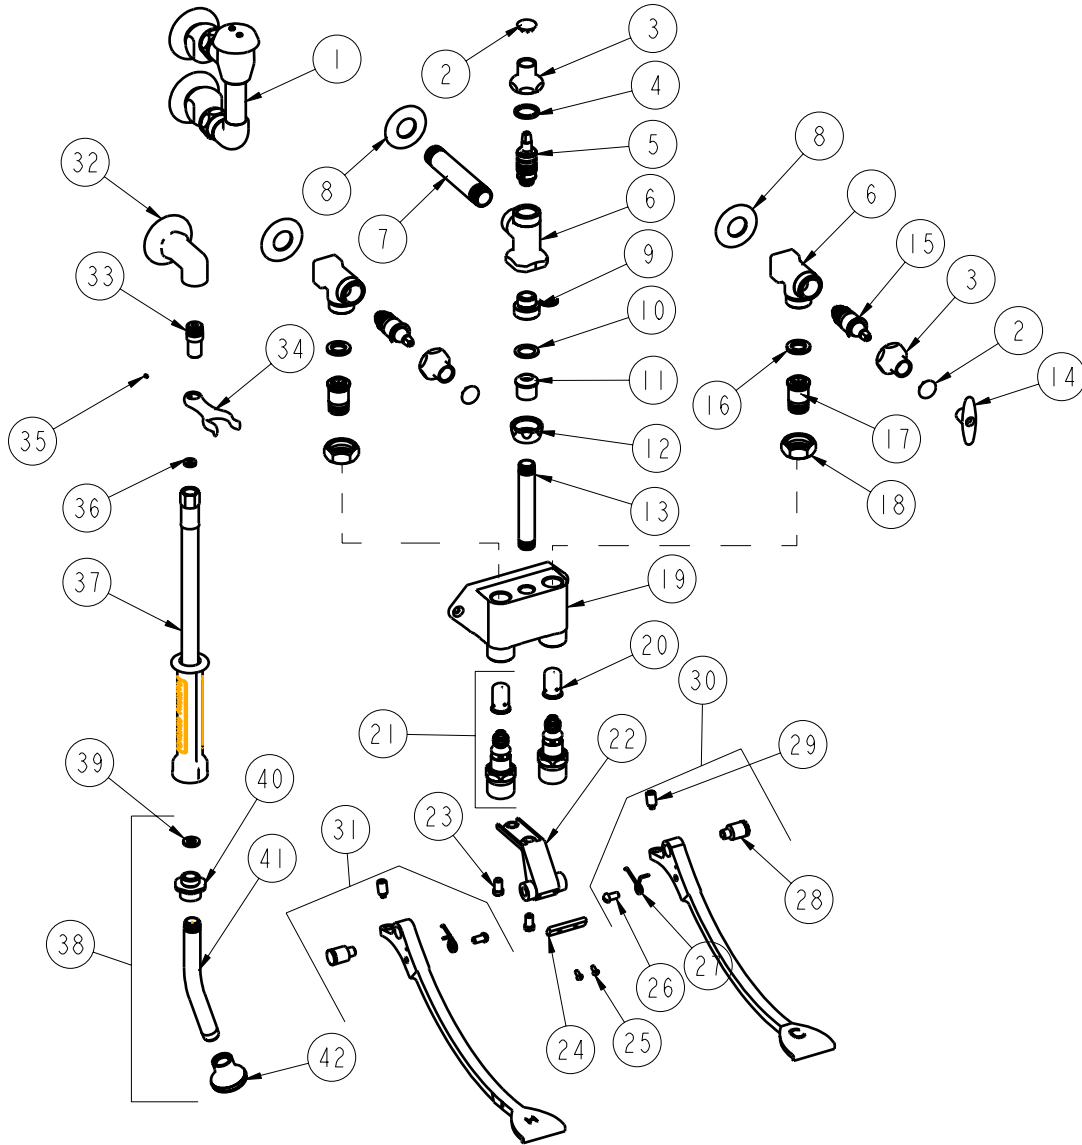

# PARTS LIST

BY: SID  
CHK'D:

FINISH: AS SPECIFIED  
DATE: 03-18-02  
REV: 09-26-06

910-G777-19K

ITEM NO.	PART NO.	DESCRIPTION	ITEM NO.	PART NO.	DESCRIPTION
1	892-G	FOR PARTS SEE 892-G	22	834-013	PEDAL BRACKET
2	1-144	BUTTON	23	625-006	SCREW
3	1-246	LOOSE KEY CAP	24	834-012	PEDAL STOP
4	1-043A	GASKET	25	76-008	SCREW
5	217-XMVCLH	LH SLO-COMP. METAL VOLUME CONTROL	26	173-032	SCREW
6	-----	VALVE BODY (NOT SOLD SEPARATELY)	27	834-011	RH PEDAL SPRING
7	528-020	NIPPLE	28	625-061	BOLT
8	417-019	FLANGE	29	745-025	SCREW
9	910-001	ADAPTER	30	834-107K	COLD PEDAL ASSEMBLY
10	698-002	GASKET	31	834-007K	HOT PEDAL ASSEMBLY
11	632-003	UNION TAILPIECE	32	777-033	ANGLE SHANK ASSEMBLY
12	1100-208	SPOUT NUT	33	777-031	HOSE ADAPTER
13	906-002	NIPPLE 3/8" NPT X 4"	34	777-028	FORK
14	293-006	TEE HANDLE	35	777-013	SET SCREW
15	217-XTLH	SLO-COMPRESSION UNIT (LH)	36	739-051	GASKET
16	1-011	WASHER	37	739-053K	HOSE AND HANDLE ASSEMBLY
17	625-150	TAILPIECE	38	777-019K	SPRAY NOZZLE
18	625-045	NUT	39	919-143	GASKET
19	-----	VALVE BODY (NOT SOLD SEPARATELY)	40	777-025	ADAPTER
20	333-075	DASHPOT	41	126-103	TUBE SPOUT
21	625X	FOR PARTS SEE 625X	42	224-012K	SPRAY ASSEMBLY