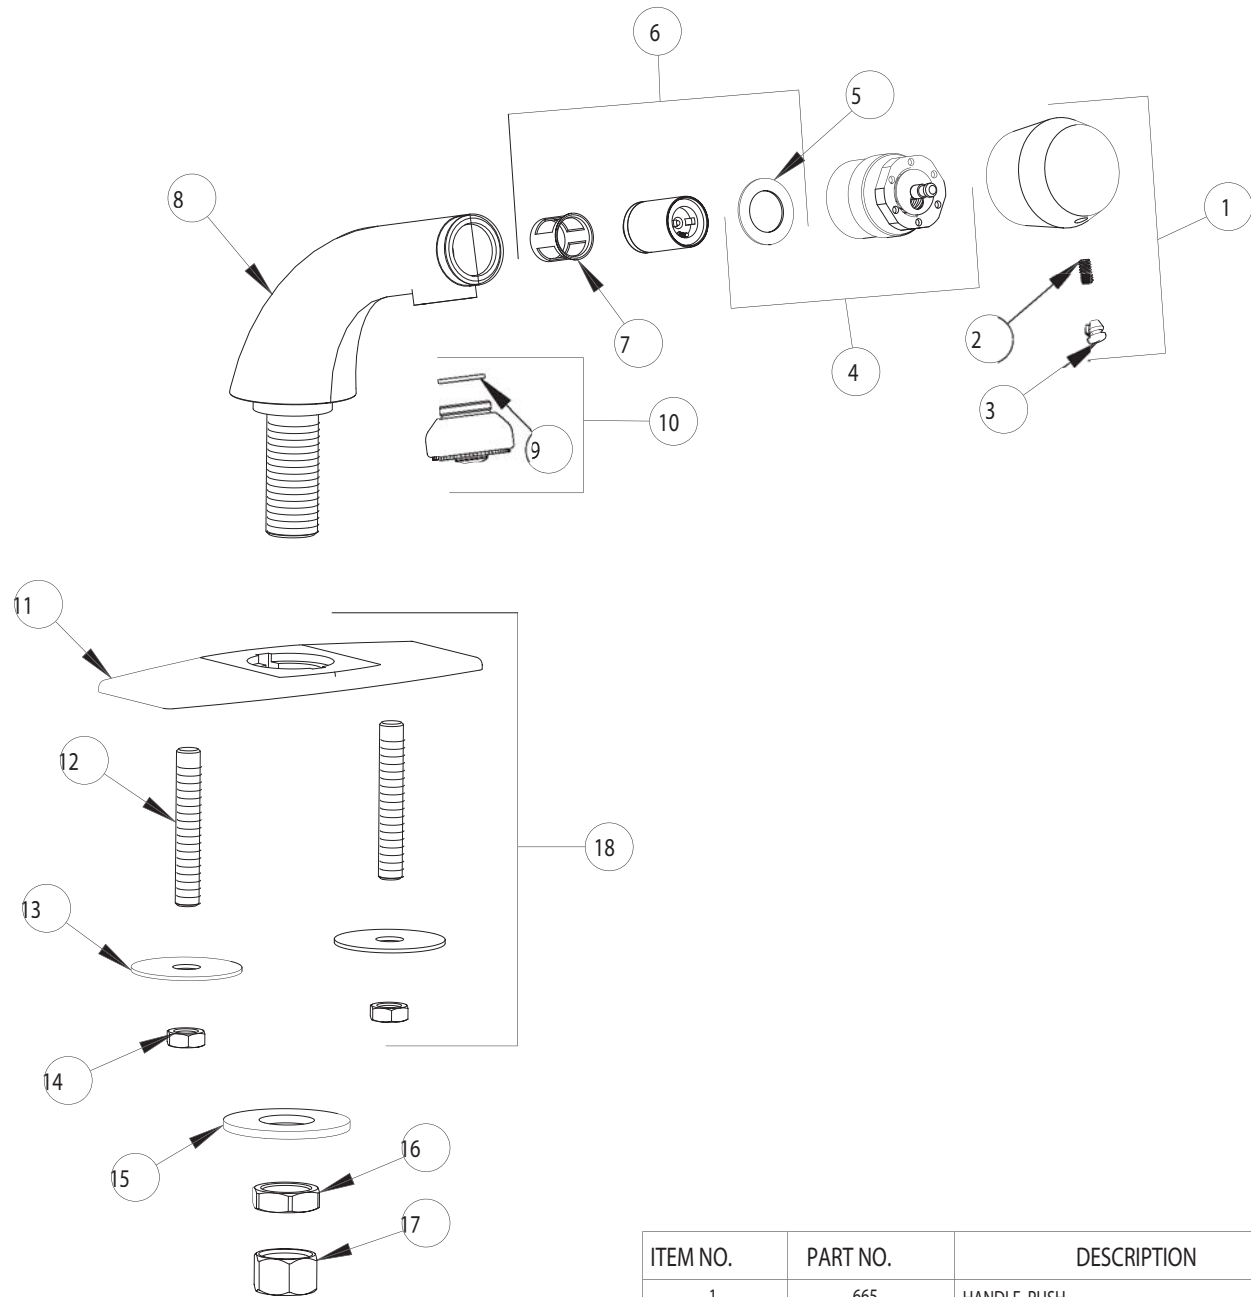

PARTS LIST

BY: SID
CHK'D:

CHICAGO
FAUCETS
Last As Long As The Building

FINISH:
DATE:

AS SPECIFIED
06-27-02

857-665PSH

ITEM NO.	PART NO.	DESCRIPTION
1	665	HANDLE, PUSH
2	665-116	SET SCREW
3	665-309K	BUTTONS, HOT AND COLD
4	665-190K	ACTUATOR ASSEMBLY
5	665-011	SEALING WASHER
6	671-X	METERING VALVE CARTRIDGE
7	667-402	MVP FILTER
8	-----	VALVE BODY (NOT SOLD SEPARATELY)
9	1-164	RUBBER WASHER
10	E15	ROSE SPRAY OUTLET
11	807-003	COVER PLATE
12	634-215	GUIDE SHANK
13	634-124	STEEL WASHER
14	689-113	LOCKNUT
15	807-002	GALVANIZED WASHER
16	49-004	LOCKNUT
17	49-005	COUPLING NUT
18	807-003K	COVER ASSEMBLY