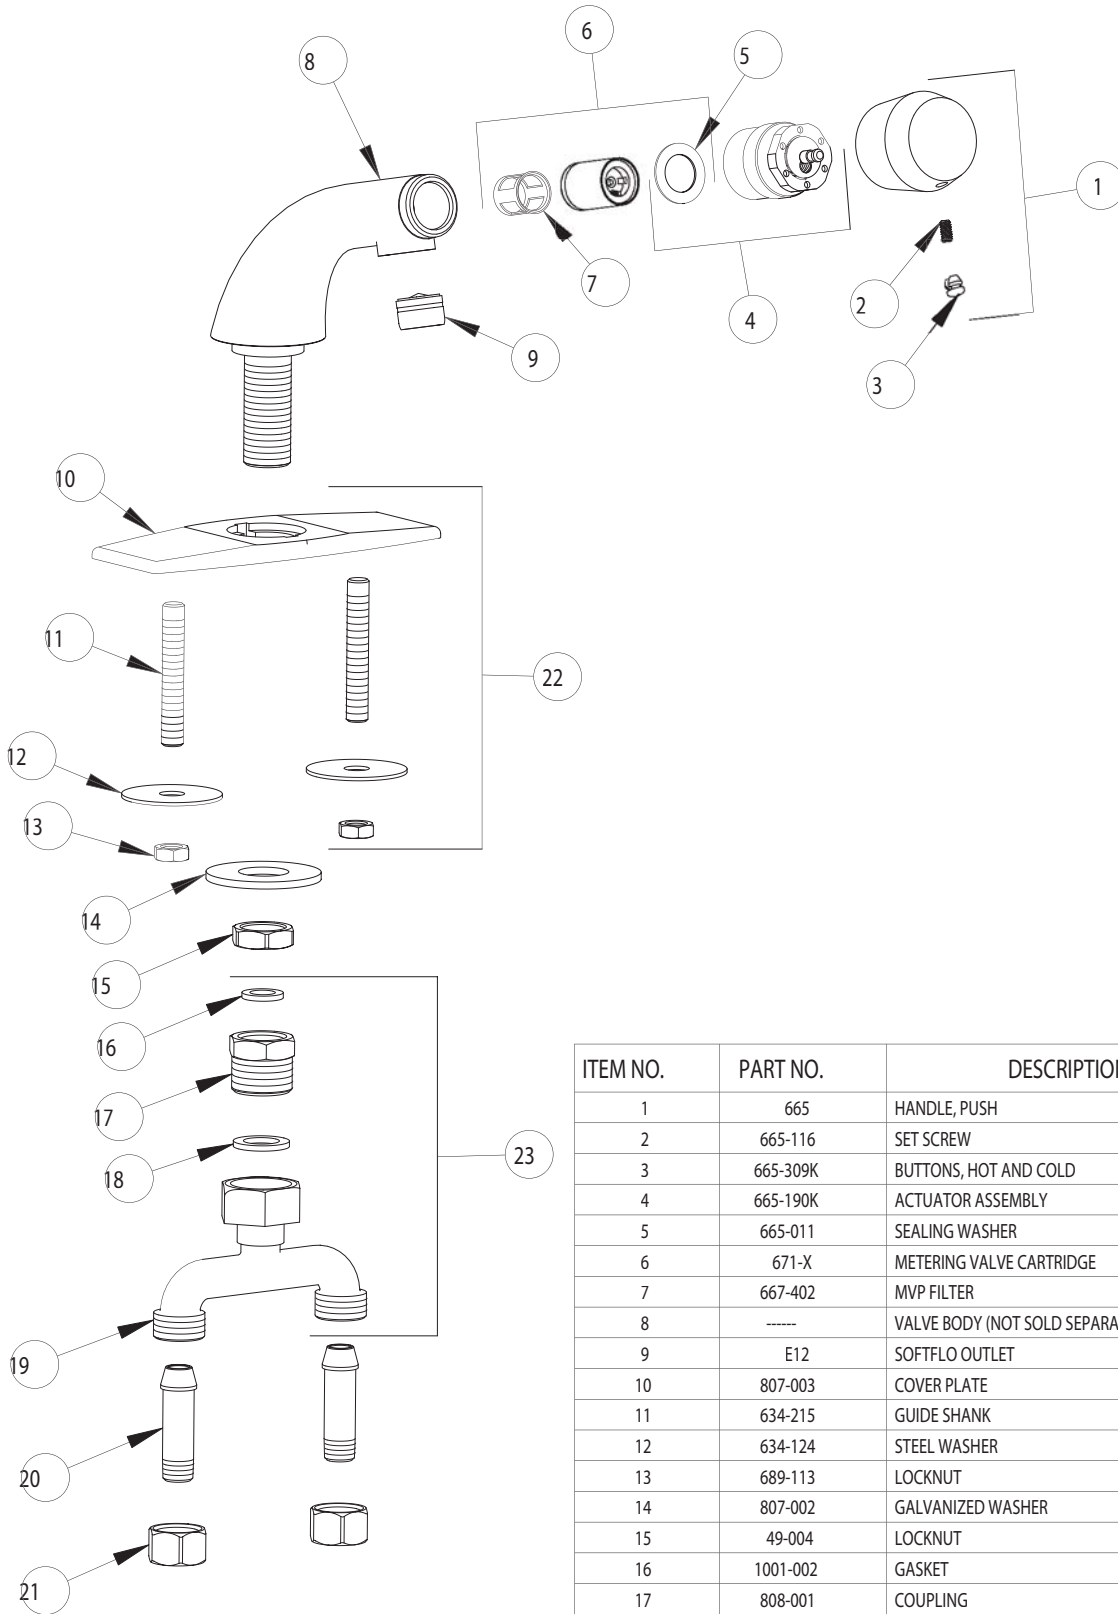

PARTS LIST

BY: SID
CHK'D:

CHICAGO
FAUCETS
Last As Long As The Building

FINISH:
DATE:

AS SPECIFIED
06-27-02

844-E12-665PSH

ITEM NO.	PART NO.	DESCRIPTION
1	665	HANDLE, PUSH
2	665-116	SET SCREW
3	665-309K	BUTTONS, HOT AND COLD
4	665-190K	ACTUATOR ASSEMBLY
5	665-011	SEALING WASHER
6	671-X	METERING VALVE CARTRIDGE
7	667-402	MVP FILTER
8	-----	VALVE BODY (NOT SOLD SEPARATELY)
9	E12	SOFTFLO OUTLET
10	807-003	COVER PLATE
11	634-215	GUIDE SHANK
12	634-124	STEEL WASHER
13	689-113	LOCKNUT
14	807-002	GALVANIZED WASHER
15	49-004	LOCKNUT
16	1001-002	GASKET
17	808-001	COUPLING
18	1-143	SEAT WASHER
19	-----	TEE ASSEMBLY
20	58-018K	TAILPIECE
21	49-005	COUPLING NUT
22	807-003K	COVER ASSEMBLY
23	1-143K	CONNECTION ASSEMBLY