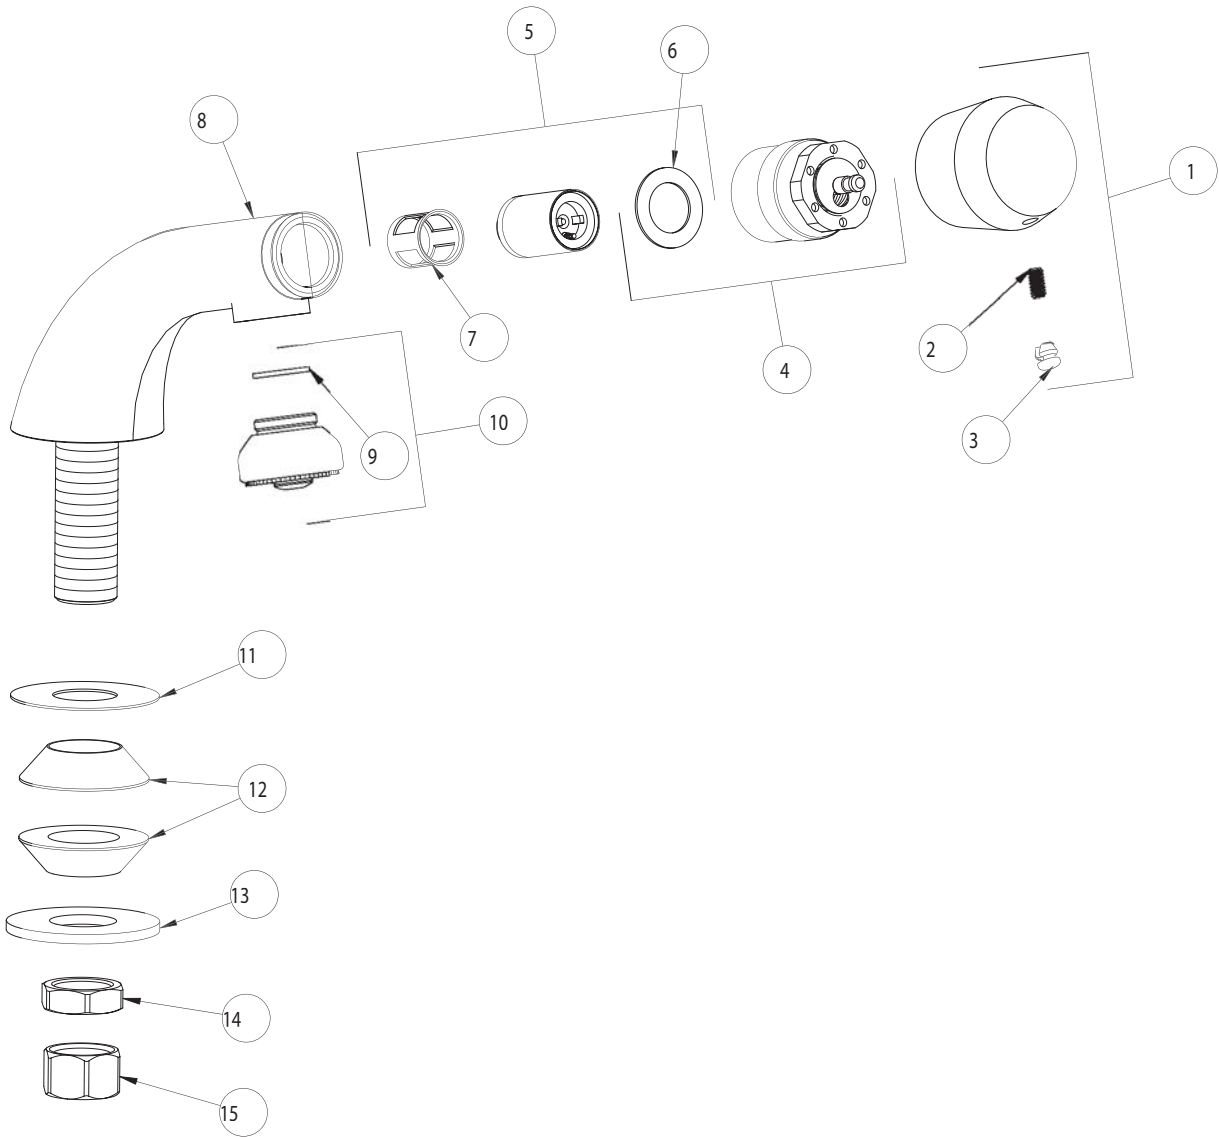

PARTS LIST

BY: SID
CHK'D:

CHICAGO
FAUCETS
Last As Long As The Building

FINISH:
DATE:

AS SPECIFIED
01-29-02

807-665PSH

ITEM NO.	PART NO.	DESCRIPTION	ITEM NO.	PART NO.	DESCRIPTION
1	665-PSH	PUSH HANDLE ASSEMBLY	9	1-164	RUBBER WASHER
2	665-116	SET SCREW	10	E15	ROSE SPRAY OUTLET
3	665-309K	BUTTONS, HOT AND COLD	11	52-011	V.P. WASHER
4	665-190K	ACTUATOR ASSEMBLY	12	93-032	RUBBER WASHER
5	671-X	METERING VALVE CARTRIDGE	13	807-002	GALVANIZED WASHER
6	665-011	SEALING WASHER	14	49-004	LOCKNUT
7	667-402	MVP FILTER	15	49-005	COUPLING NUT
8	-----	VALVE BODY (NOT SOLD SEPARATELY)			