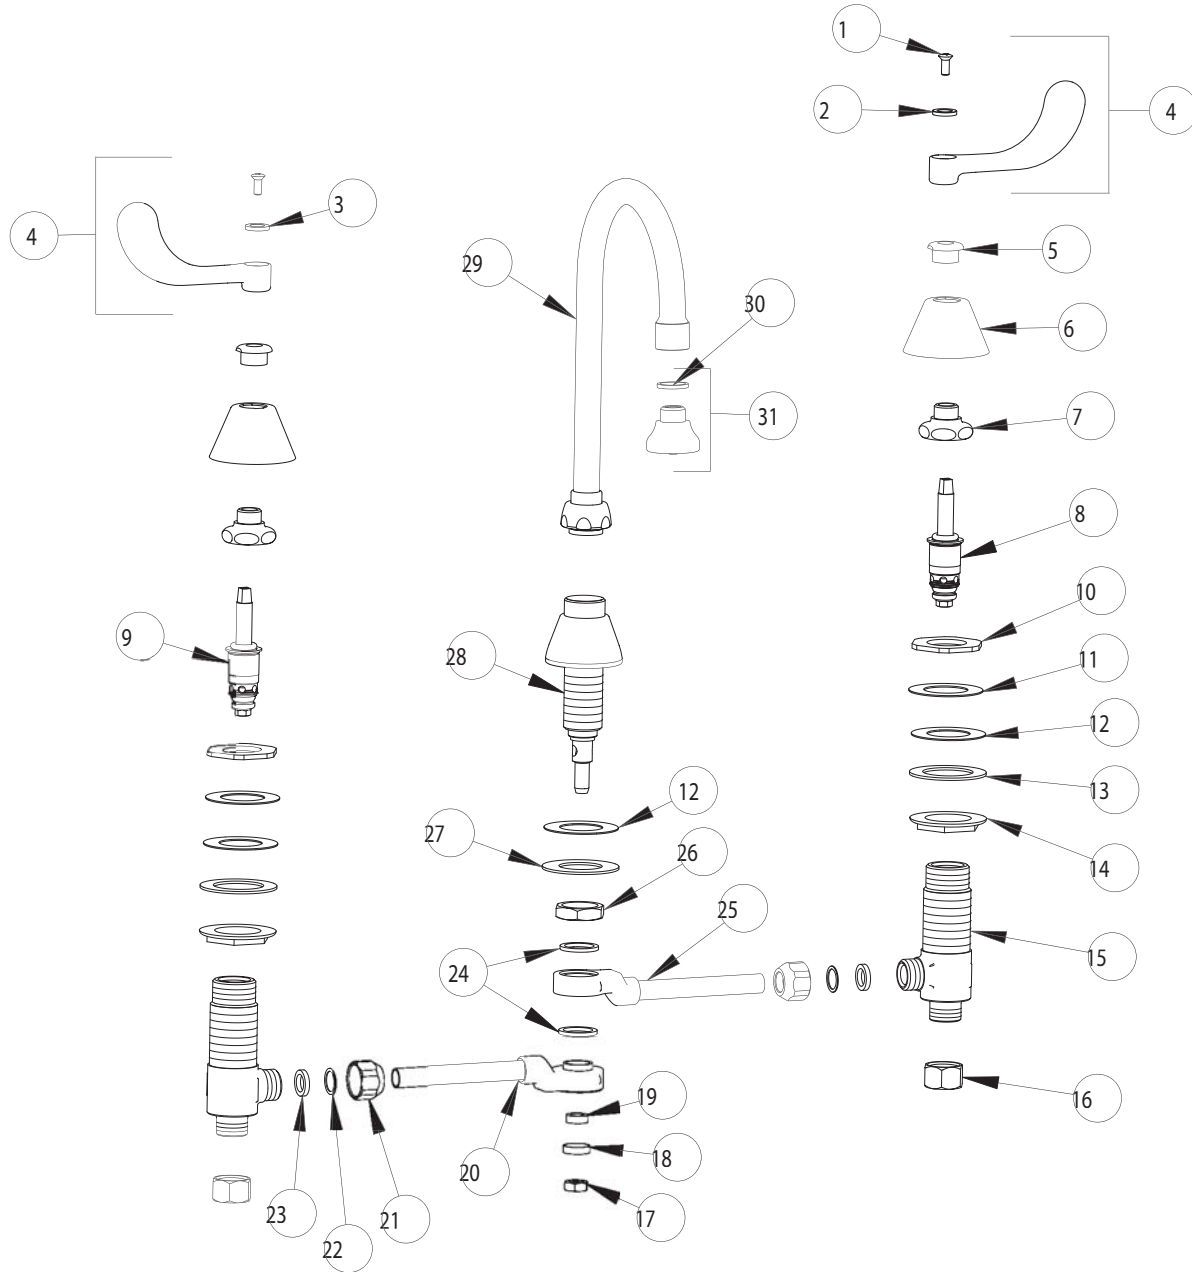

PARTS LIST

BY:
CHK'D:

JAR

FINISH:
DATE:

AS SPECIFIED
10-24-01

786-WC

ITEM NO.	PART NO.	DESCRIPTION	ITEM NO.	PART NO.	DESCRIPTION
1	420-010	SCREW	17	689-113	LOCKNUT
2	633-123	INDEX BUTTON (BLUE)	18	250-187	RETAINER
3	633-023	INDEX BUTTON (RED)	19	1797-129	RUBBER WASHER
4	317-PR	WRISTBLADE HANDLE ASSY.	20	250-304K	LH SWIVEL ASSEMBLY
5	422-113	ESCUTCHEON NUT	21	49-031	COUPLING NUT
6	250-180	ESCUTCHEON	22	250-027	BRASS WASHER
7	274-004	CAP NUT	23	200-010	RUBBER WASHER
8	377XTRH	RH QUATURN CARTRIDGE	24	250-200	GASKET
9	377XTLH	LH QUATURN CARTRIDGE	25	250-201K	RH SWIVEL ASSEMBLY
10	308-003	LOCKNUT	26	250-054	LOCKNUT
11	888-006	BRASS WASHER	27	50-014	STEEL WASHER
12	739-056	RUBBER WASHER	28	785-251K	SPOUT BASE ASSEMBLY
13	55-010	STEEL WASHER	29	GN2B	FOR PARTS SEE GN2B
14	250-004	LOCKNUT	30	229-003	WASHER
15	250-194	VALVE BODY	31	E4	ROSE SPRAY OUTLET w/WASHER
16	49-005	COUPLING NUT			