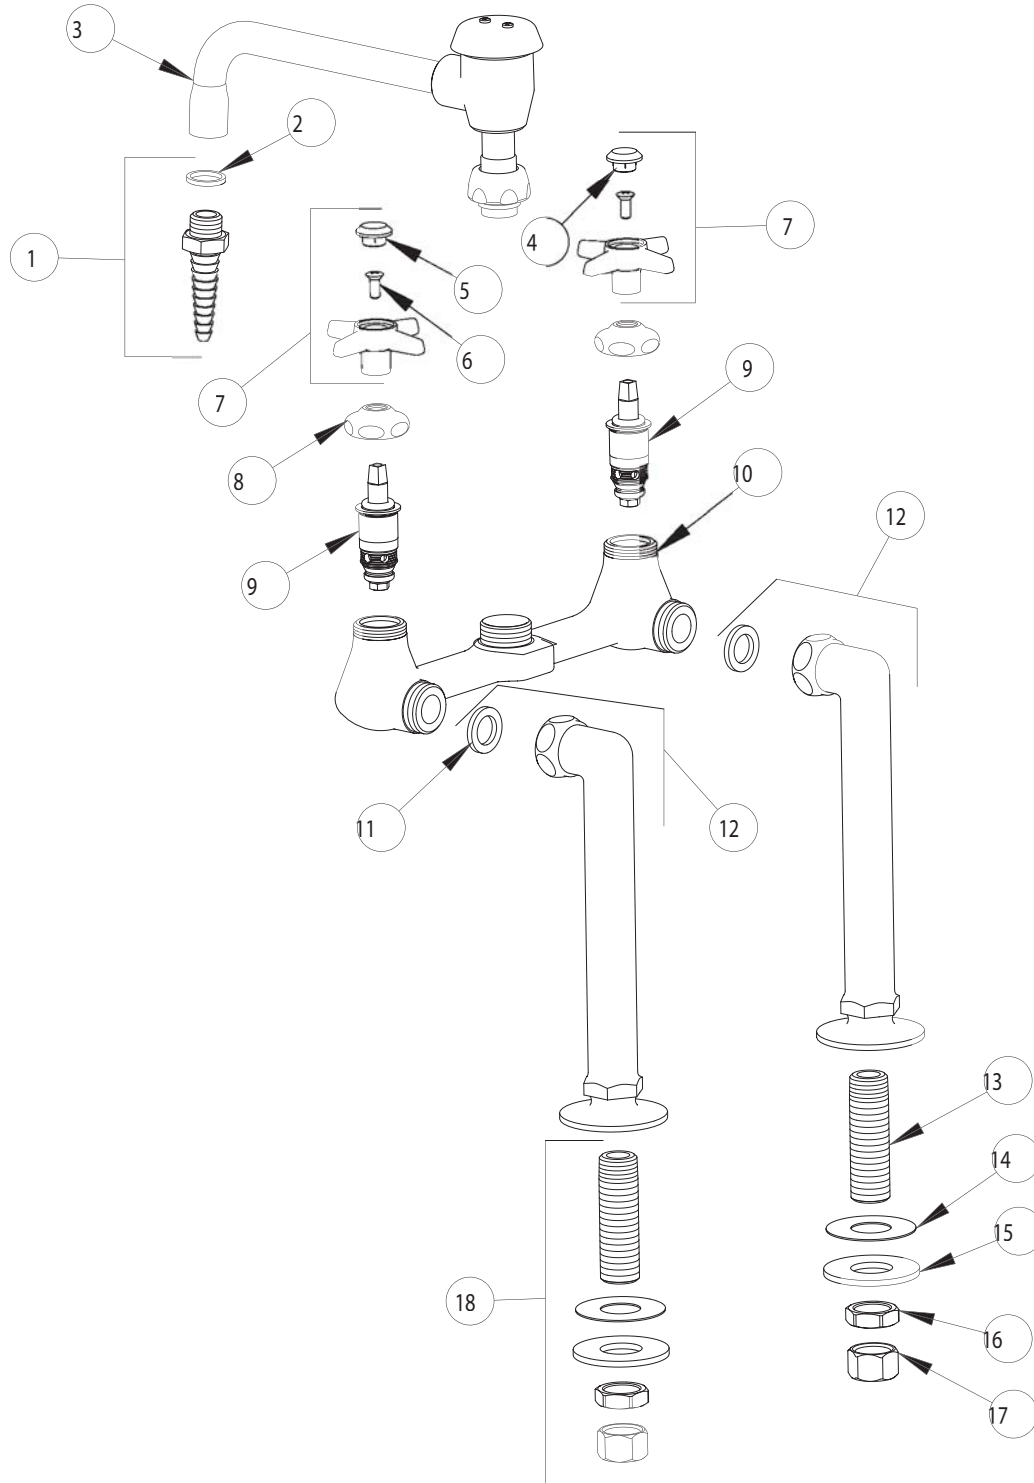

PARTS LIST

BY: SID
CHK'D:

FINISH:
DATE:

AS SPECIFIED
10-29-01

941-VBE7

ITEM NO.	PART NO.	DESCRIPTION	ITEM NO.	PART NO.	DESCRIPTION
1	E7	LAB NOZZLE OUTLET	10	----	VALVE BODY (NOT SOLD SEPARATELY)
2	229-003	WASHER	11	1-011	WASHER
3	L8BVB	FOR PART SEE L8BVB	12	LS	ANGLE SHANK ASSEMBLY w/WASHER
4	216-128	'HW' INDEX BUTTON	13	748-002	SHANK
5	216-178	'CW' INDEX BUTTON	14	52-007	RUBBER WASHER
6	420-010	SCREW	15	807-002	GALVANIZED WASHER
7	204PR	4-ARM HANDLE ASSEMBLY	16	49-004	LOCKNUT
8	1-214	CAP	17	49-005	COUPLING NUT
9	217XTLH	SLO-COMPRESSION UNIT (LH)	18	748-002K	SHANK ASSEMBLY