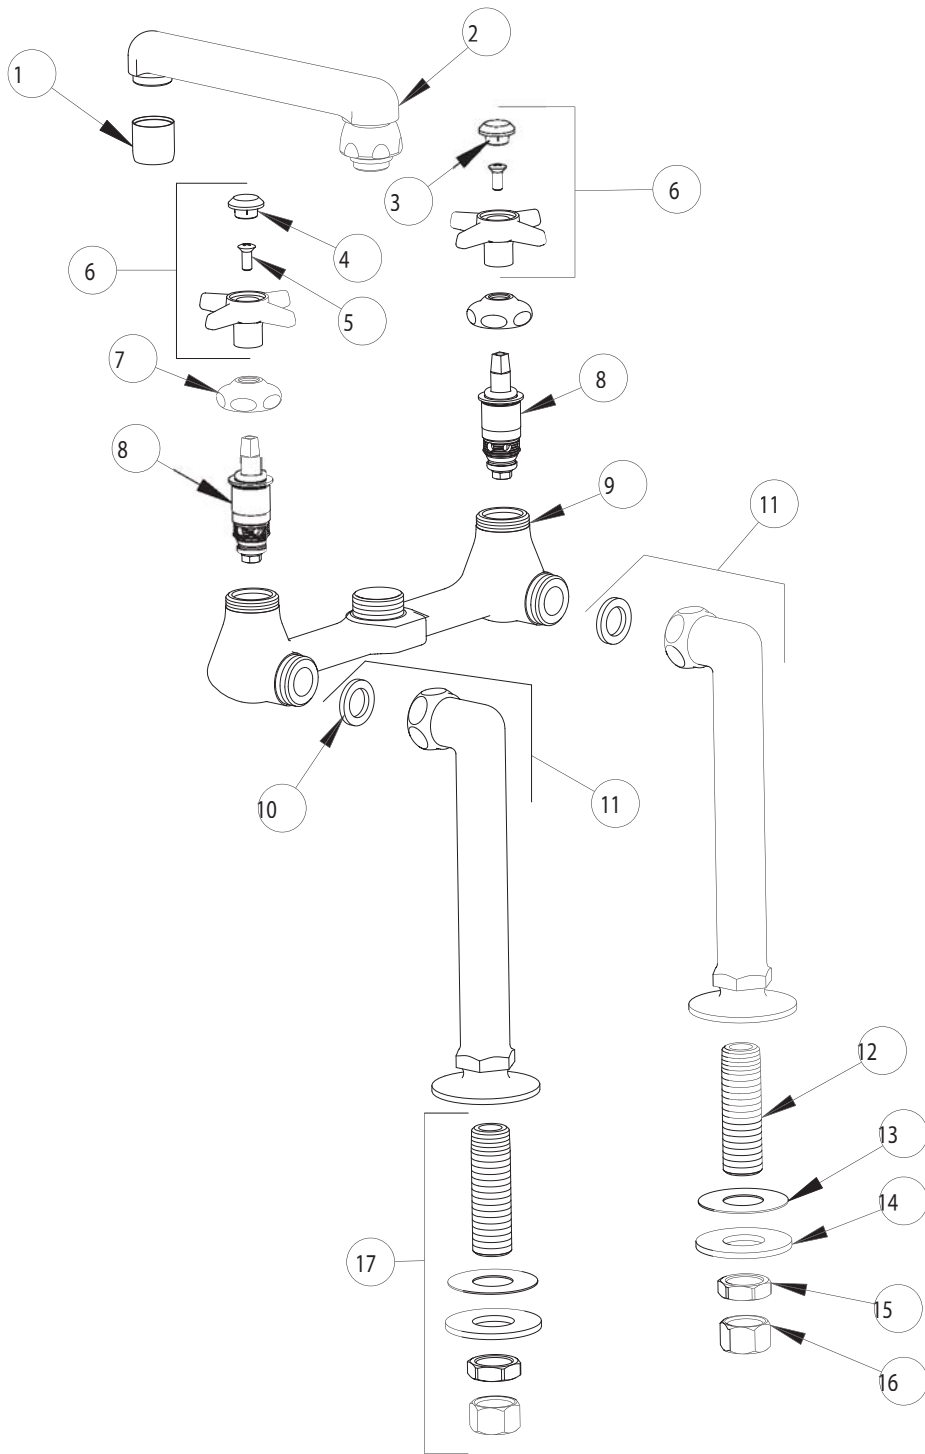

PARTS LIST

BY: SID
CHK'D:

FINISH:
DATE:

AS SPECIFIED
10-29-01

941

ITEM NO.	PART NO.	DESCRIPTION	ITEM NO.	PART NO.	DESCRIPTION
1	E3	SOFTFLO OUTLET	10	1-011	WASHER
2	S6	FOR PARTS SEE S6 INCLUDES E3	11	LS	ANGLE SHANK ASSEMBLY w/WASHER
3	216-128	'HW' INDEX BUTTON	12	748-002	SHANK
4	216-178	'CW' INDEX BUTTON	13	52-007	RUBBER WASHER
5	420-010	SCREW	14	807-002	GALVANIZED WASHER
6	204PR	4-ARM HANDLE ASSEMBLY	15	49-004	LOCKNUT
7	1-214	CAP	16	49-005	COUPLING NUT
8	217XTLH	SLO-COMPRESSION UNIT (LH)	17	748-002K	SHANK ASSEMBLY
9	-----	VALVE BODY (NOT SOLD SEPARATELY)			