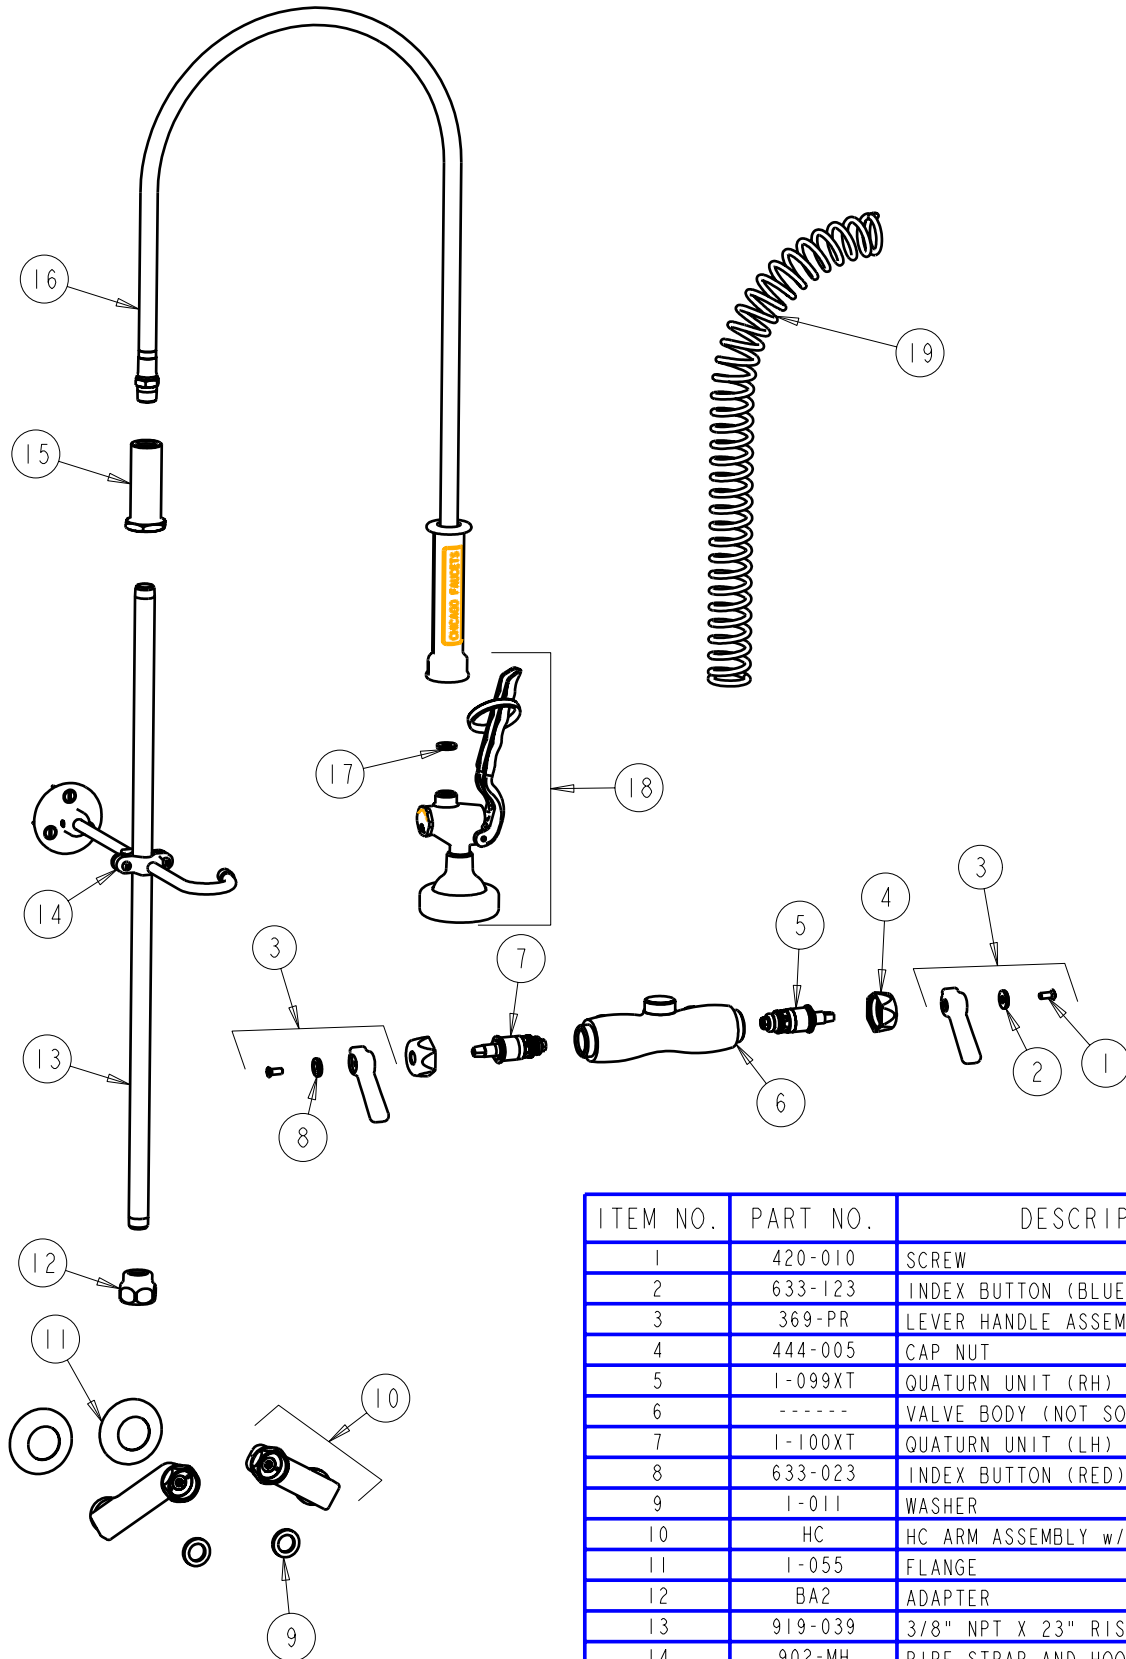

PARTS LIST

BY: JAR
CHK'D:

FINISH: AS SPECIFIED
DATE: 09-13-05
REV: 10-9-06

923-HCL

ITEM NO.	PART NO.	DESCRIPTION
1	420-010	SCREW
2	633-123	INDEX BUTTON (BLUE)
3	369-PR	LEVER HANDLE ASSEMBLY (PAIR)
4	444-005	CAP NUT
5	1-099XT	QUATURN UNIT (RH)
6	-----	VALVE BODY (NOT SOLD SEPARATELY)
7	1-100XT	QUATURN UNIT (LH)
8	633-023	INDEX BUTTON (RED)
9	1-011	WASHER
10	HC	HC ARM ASSEMBLY w/WASHER
11	1-055	FLANGE
12	BA2	ADAPTER
13	919-039	3/8" NPT X 23" RISER
14	902-MH	PIPE STRAP AND HOOK ASSEMBLY
15	919-038	GUIDE SHANK
16	83-44	HOSE AND HANDLE ASSEMBLY
17	919-143	GASKET
18	80-L	FOR PARTS SEE 80-L
19	919-014	SPRING