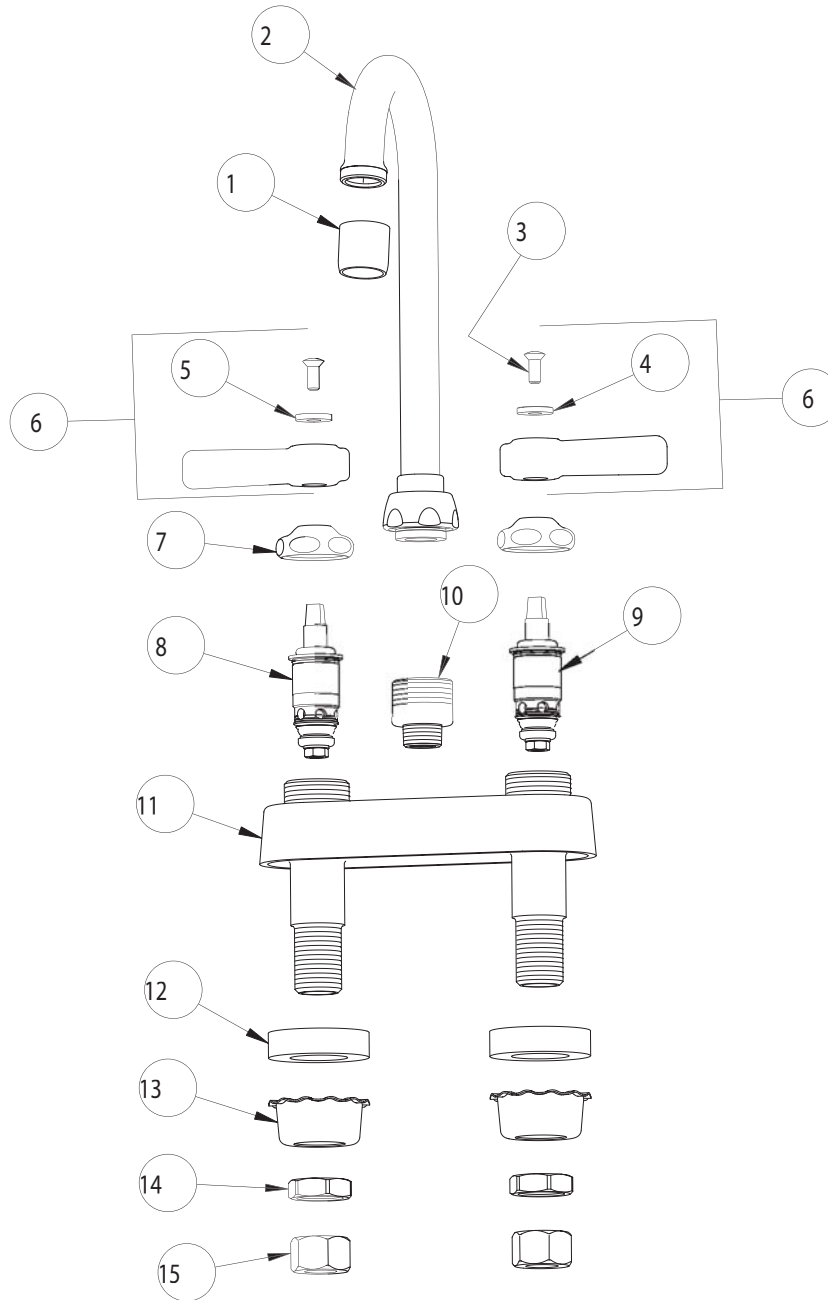

PARTS LIST

BY: JAR
CHK'D:

FINISH:
DATE:

CHROME
01-09-97

895

ITEM NO.	PART NO.	DESCRIPTION	ITEM NO.	PART NO.	DESCRIPTION
1	E3	SOFTFLO OUTLET	10	225-005	ADAPTER
2	GN1A	FOR PARTS SEE GN1A	11	-----	VALVE BODY (NOT SOLD SEPARATELY)
3	420-010	SCREW	12	555-313	WASHER
4	633-123	INDEX BUTTON (BLUE)	13	1797-114	BASIN COCK WASHER
5	633-023	INDEX BUTTON (RED)	14	49-004	LOCKNUT
6	369PR	LEVER HANDLE ASSEMBLY	15	49-005	COUPLING NUT
7	1-214	CAP			
8	1-100XT	QUATURN UNIT (LH)			
9	1-099XT	QUATURN UNIT (RH)			