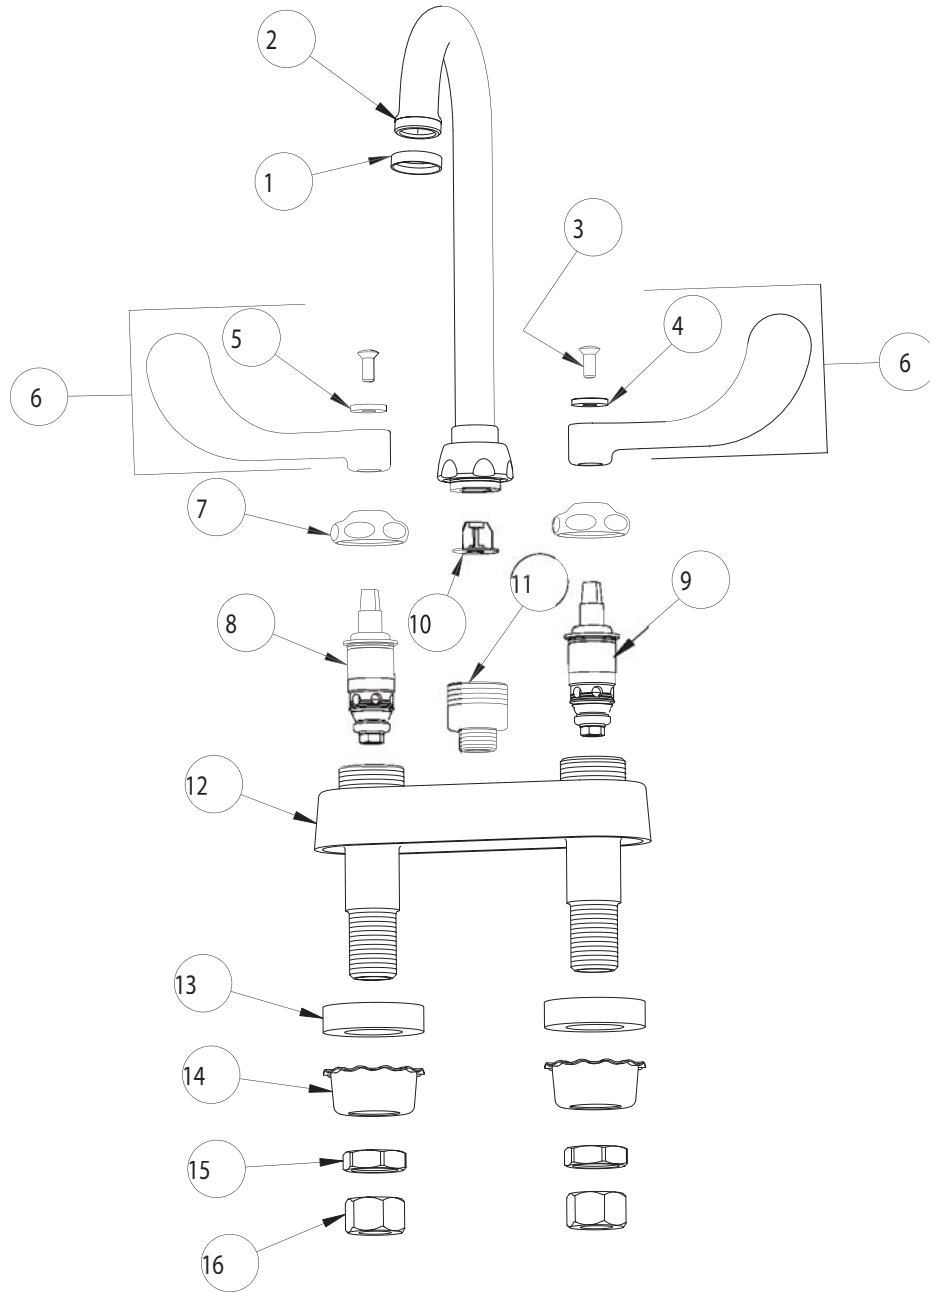

PARTS LIST

BY: JAR
CHK'D:

FINISH:
DATE:

CHROME
02-14-97

895-317FC

ITEM NO.	PART NO.	DESCRIPTION	ITEM NO.	PART NO.	DESCRIPTION
1	1-159	SPOUT RING	10	50-040K	FLOW CONTROL
2	GN1 A	FOR PARTS SEE GN1 A	11	225-005	ADAPTER
3	420-010	SCREW	12	-----	VALVE BODY (NOT SOLD SEPARATELY)
4	633-123	INDEX BUTTON (BLUE)	13	555-313	WASHER
5	633-023	INDEX BUTTON (RED)	14	1797-114	BASIN COCK WASHER
6	317-PR	WRISTBLADE HANDLE ASSY.	15	49-004	LOCKNUT
7	1-214	CAP	16	49-005	COUPLING NUT
8	1-100XT	QUATURN UNIT (LH)			
9	1-099XT	QUATURN UNIT (RH)			