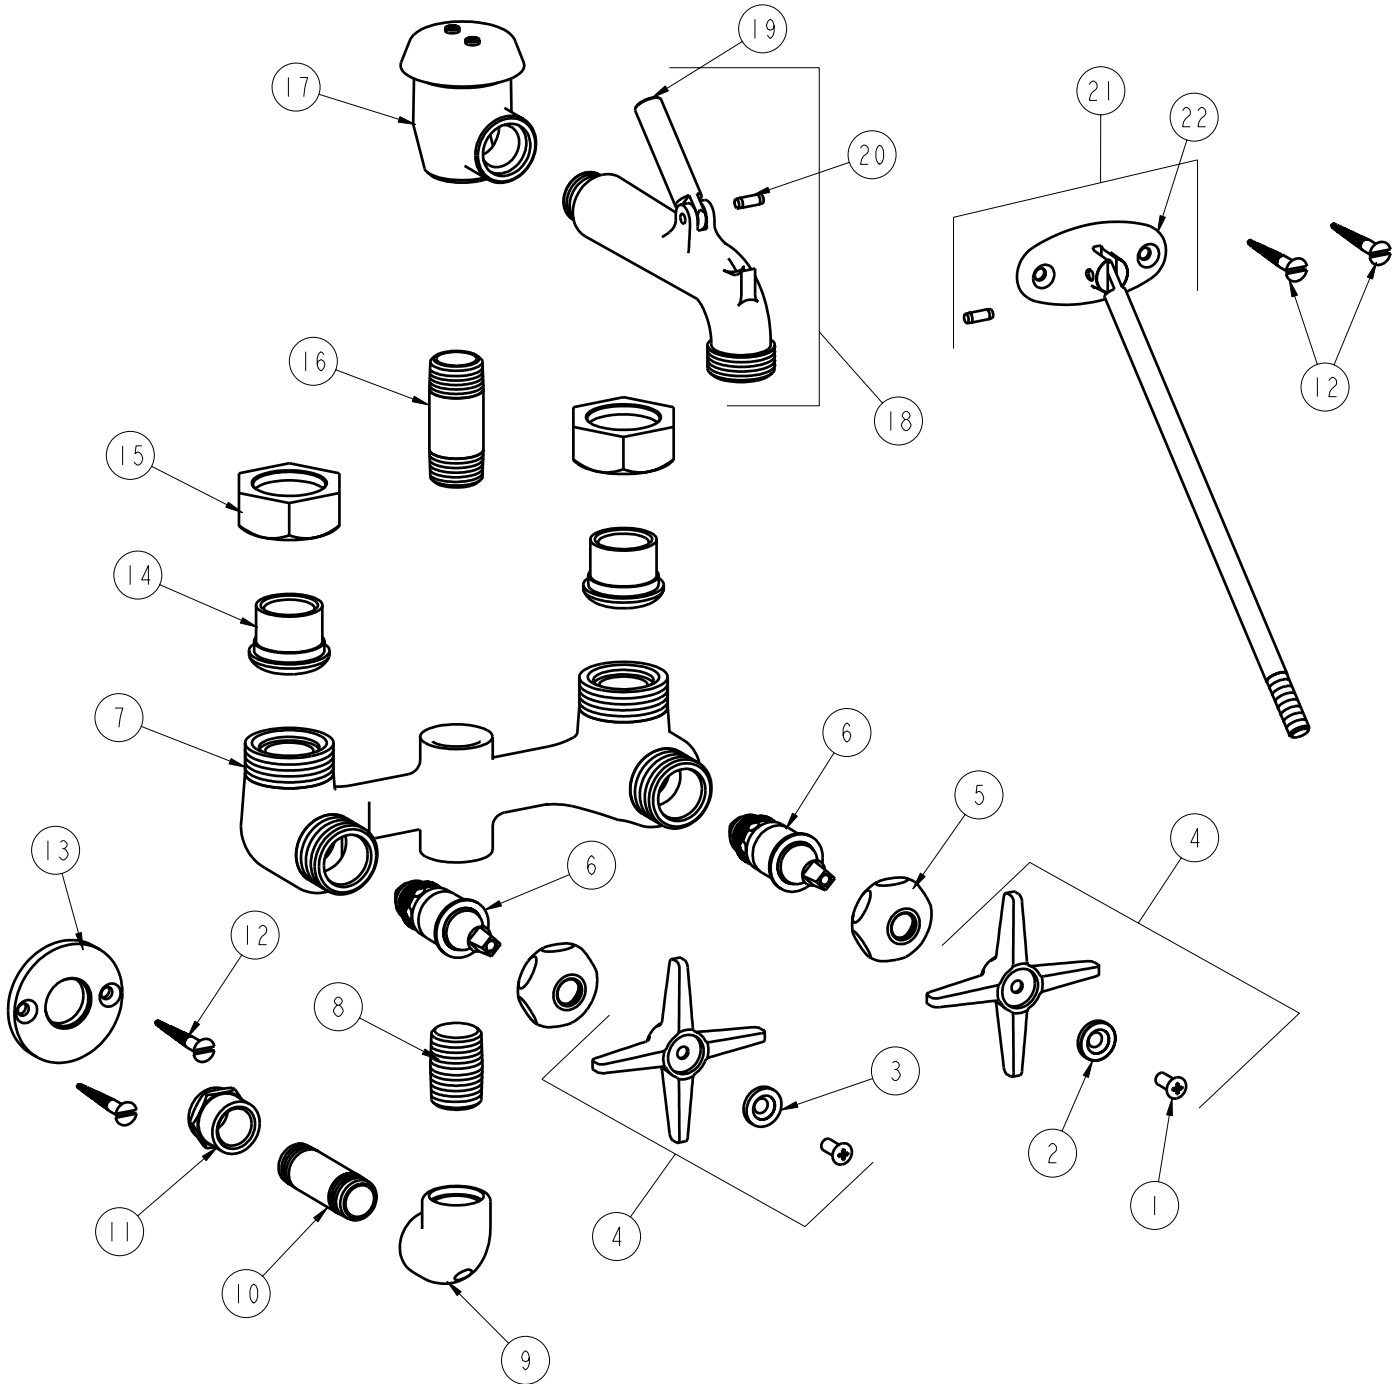

PARTS LIST

BY: SID
CHK'D:

FINISH: AS SPECIFIED
DATE: 04-09-02
REV: 03-23-06

835-CP

835-RCF

ITEM NO.	PART NO.	DESCRIPTION	ITEM NO.	PART NO.	DESCRIPTION
1	420-010	SCREW	13	835-001	FLANGE
2	633-123	INDEX BUTTON (BLUE)	14	177-003	UNION TAILPIECE
3	633-023	INDEX BUTTON (RED)	15	177-002	UNION NUT
4	633-PR	4-ARM CROSS HANDLE ASSEMBLY	16	530-051	1/2"NPT X 2" NIPPLE
5	1-214	CAP	17	892-G	FOR PARTS SEE 892-G
6	1-100XT	QUATURN UNIT (LH)	18	897-005K	SPOUT ASSEMBLY
7	-----	VALVE BODY NOT SOLD SEPARATELY	19	173-026	SLEEVE
8	709-006	1/2"NPT X 1-3/4" SOLID NIPPLE	20	50-017	PIN
9	777-104	ELBOW	21	173-003K	ROD ASSEMBLY
10	906-001	NIPPLE 3/8"NPT X 2"	22	173-105	WALL BRACKET
11	225-002	ADAPTER			
12	173-006	FLAT HEAD WOOD SCREW			