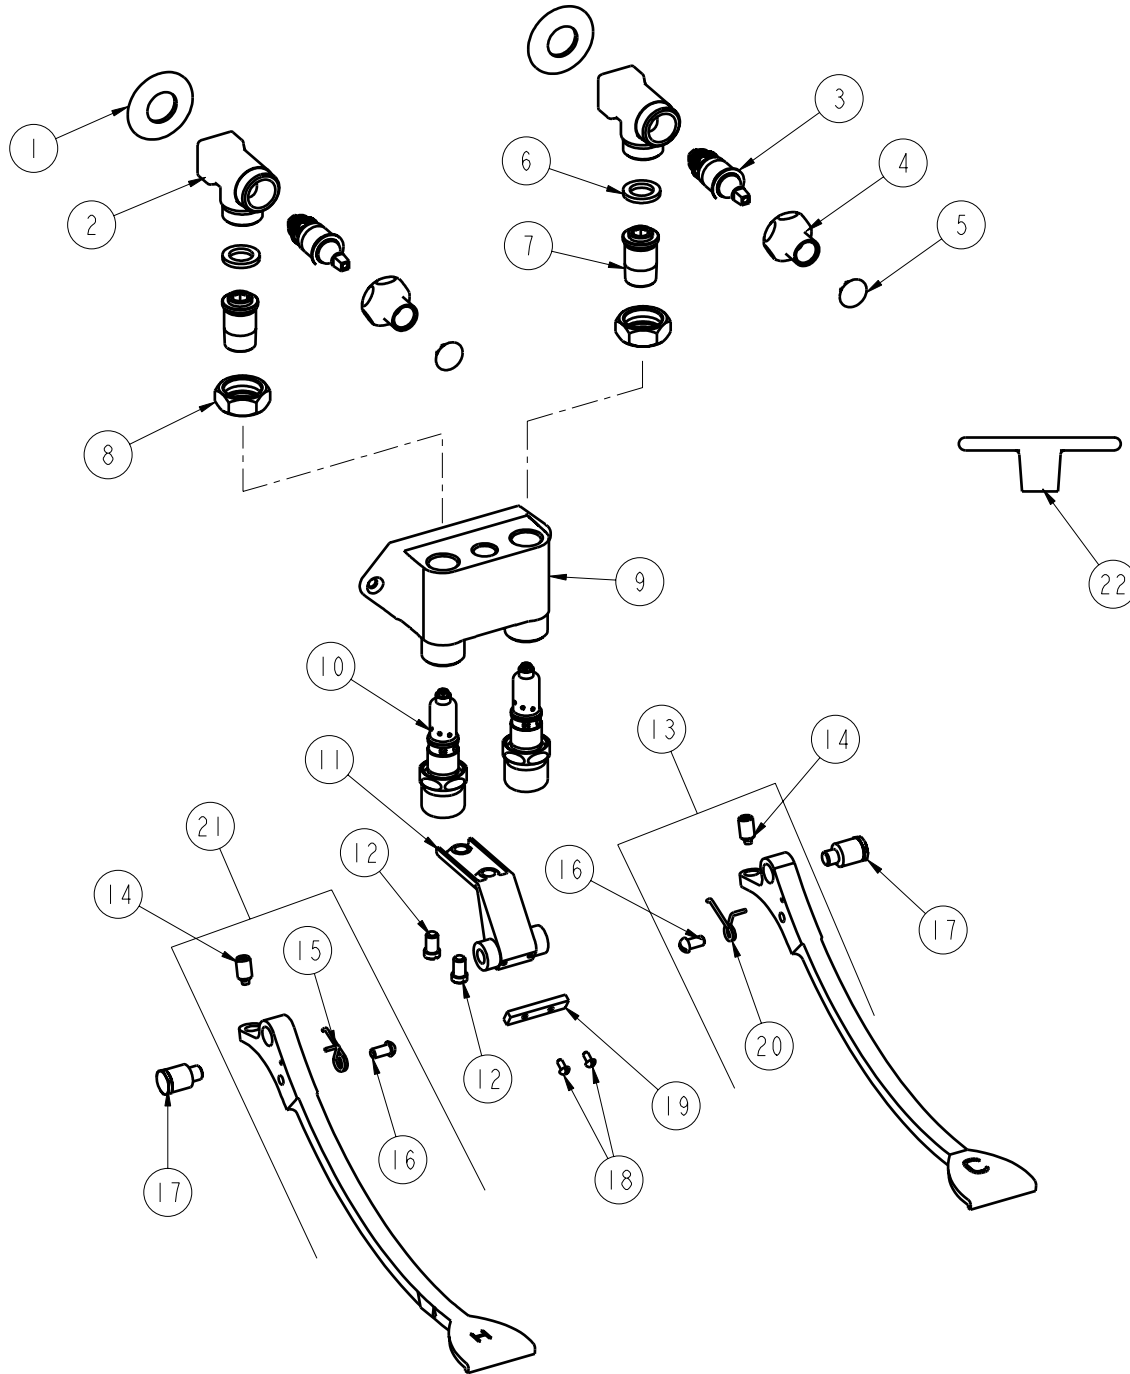

PARTS LIST

BY: SID
CHK'D:

FINISH: AS SPECIFIED
DATE: 07-11-98
REV: 8-28-06

834-EPSLO

ITEM NO.	PART NO.	DESCRIPTION	ITEM NO.	PART NO.	DESCRIPTION
1	417-019	FLANGE	12	625-006	SCREW
2	-----	VALVE BODY (NOT SOLD SEPARATELY)	13	834-107K	COLD PEDAL ASSEMBLY
3	217XTLH	SLO-COMPRESSION UNIT (LH)	14	745-025	SCREW
4	1-246	LOOSE KEY CAP	15	834-010	LH PEDAL SPRING
5	1-144	BUTTON	16	173-032	SCREW
6	1-011	WASHER	17	625-061	BOLT
7	625-150	TAILPIECE	18	76-008	SCREW
8	625-045	NUT	19	834-012	PEDAL STOP
9	-----	VALVE BODY (NOT SOLD SEPARATELY)	20	834-011	RH PEDAL SPRING
10	625-XSLO	FOR PARTS SEE 625XSLO	21	834-007K	HOT PEDAL ASSEMBLY
11	834-013	PEDAL BRACKET	22	293-006	TEE HANDLE