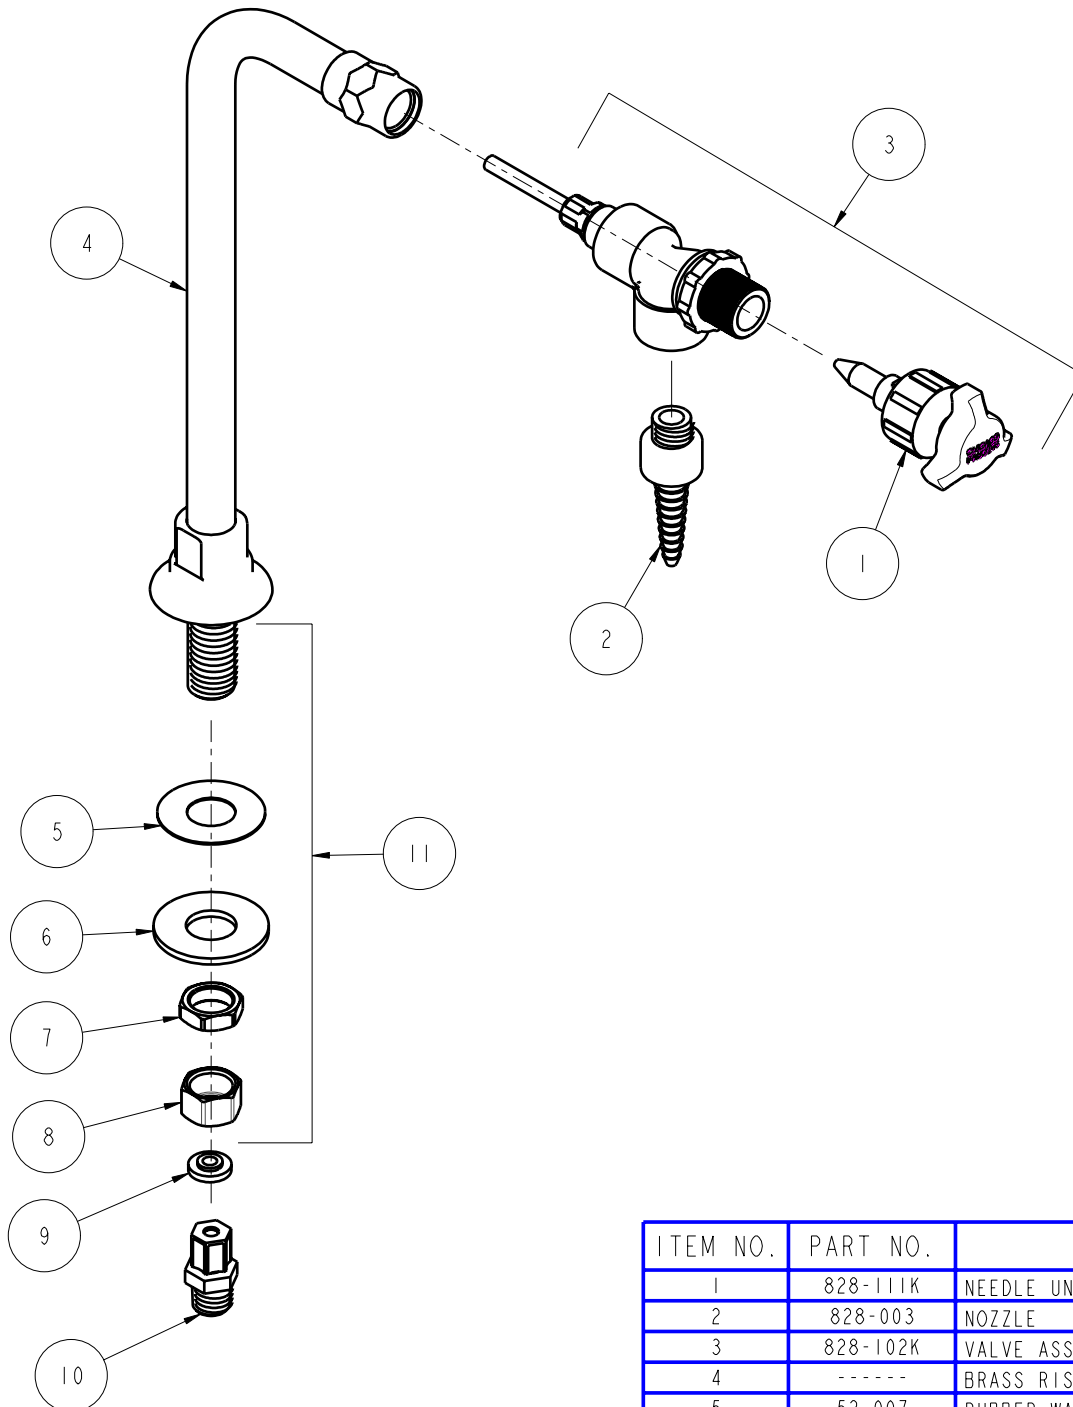

# PARTS LIST

BY: JAR  
CHK'D:

FINISH: AS SPECIFIED  
DATE: 03-12-02  
REV: 7-31-06

828

ITEM NO.	PART NO.	DESCRIPTION
1	828-111K	NEEDLE UNIT, CAP AND HANDLE
2	828-003	NOZZLE
3	828-102K	VALVE ASSMEBLY
4	-----	BRASS RISER ASSEMBLY
5	52-007	RUBBER WASHER
6	807-002	GALVANIZED WASHER
7	49-004	LOCKNUT
8	49-005	COUPLING NUT
9	828-010	GROMMET
10	828-001K	COMPRESSION TUBE FITTING
11	748-002K	SHANK ASSEMBLY