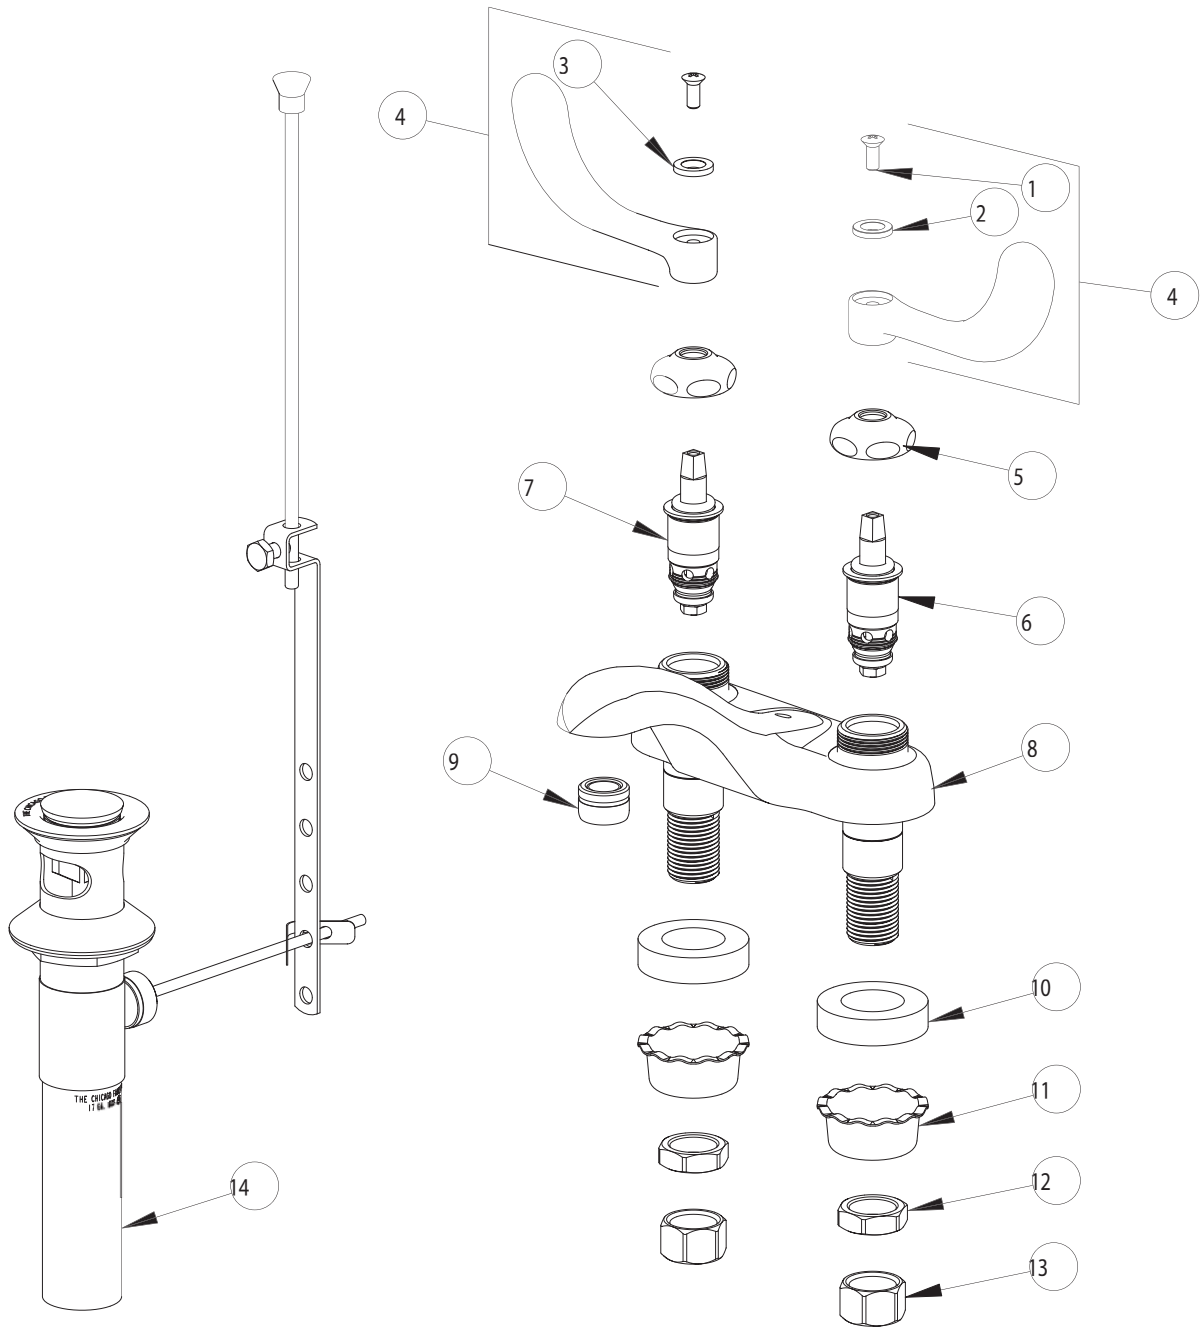

PARTS LIST

BY:

SID

CHICAGO
FAUCETS
Last As Long As The Building

FINISH:

AS SPECIFIED

CHK'D:

DATE:

08-21-02

797-317

ITEM NO.	PART NO.	DESCRIPTION	ITEM NO.	PART NO.	DESCRIPTION
1	420-010	SCREW	9	E12	SOFTFLO OUTLET
2	633-123	INDEX BUTTON (BLUE)	10	555-313	WASHER
3	633-023	INDEX BUTTON (RED)	11	1797-114	BASIN COCK WASHER
4	317-PR	WRISTBLADE HANDLE ASSY.	12	49-004	LOCKNUT
5	1-214	CAP	13	49-005	COUPLING NUT
6	1-099XT	QUATURN UNIT (RH)	14	1222K	POP-UP WASTE FOR PARTS SEE 1222K
7	1-100XT	QUATURN UNIT (LH)			
8	-----	VALVE BODY (NOT SOLD SEPARATELY)			