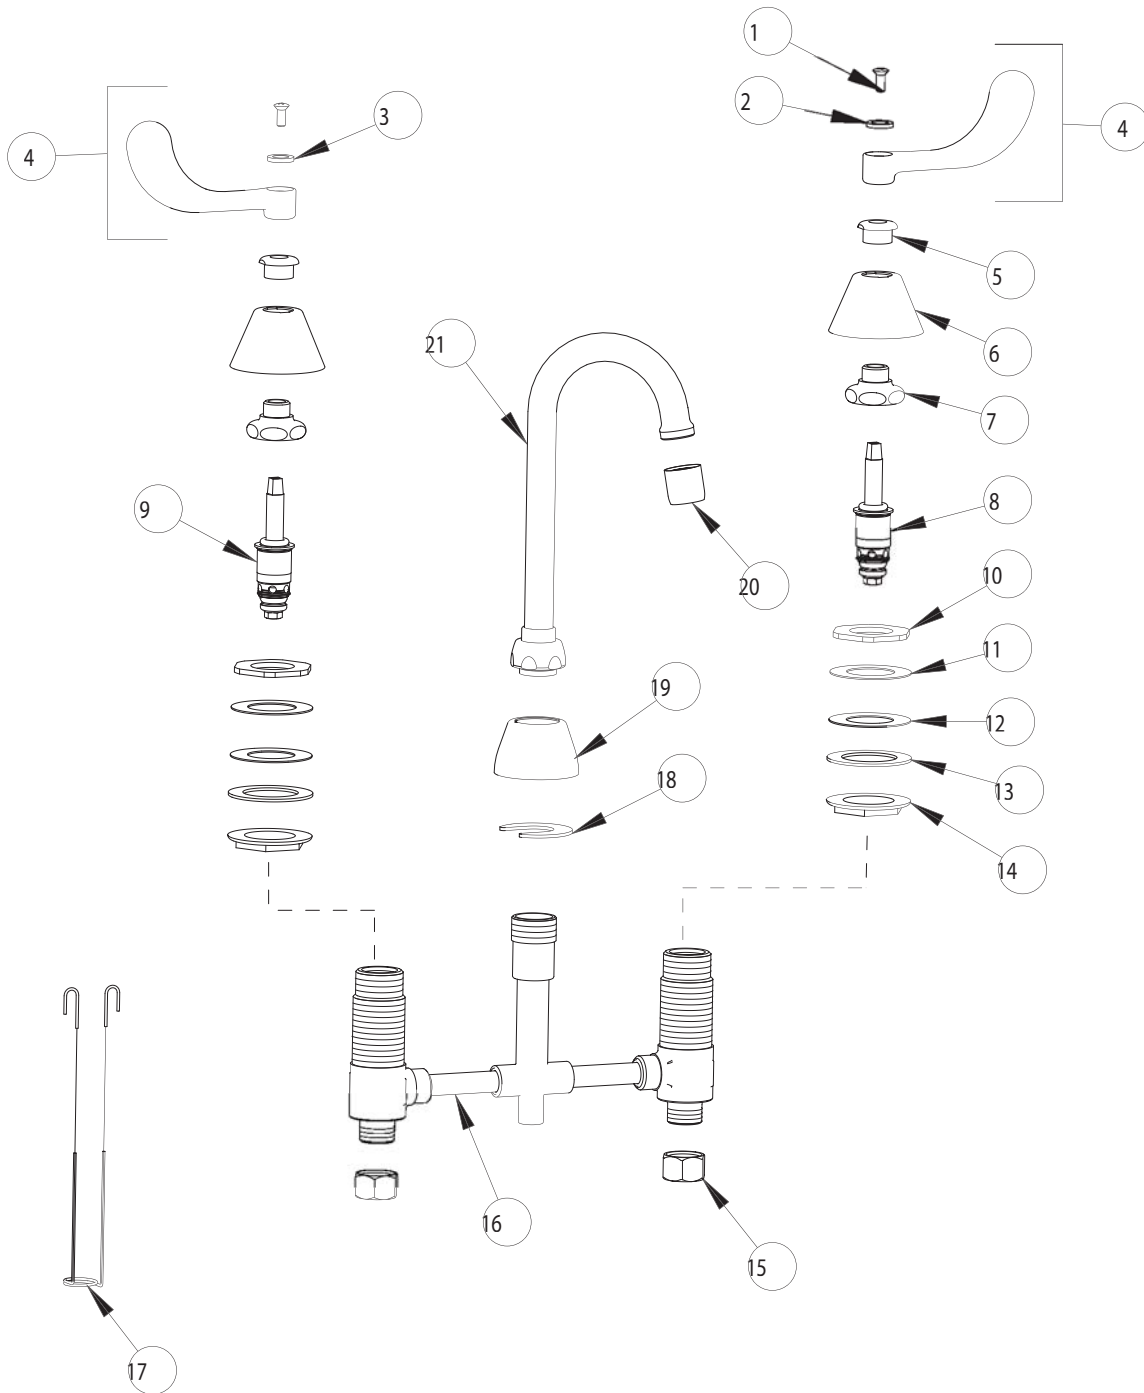

PARTS LIST

BY: JAR
CHK'D:

FINISH: AS SPECIFIED
DATE: 9-25-01

785

ITEM NO.	PART NO.	DESCRIPTION	ITEM NO.	PART NO.	DESCRIPTION
1	420-010	SCREW	12	739-056	RUBBER WASHER
2	633-123	INDEX BUTTON (BLUE)	13	55-010	STEEL WASHER
3	633-023	INDEX BUTTON (RED)	14	250-004	LOCKNUT
4	317PR	WRISTBLADE HANDLE ASSY.	15	49-005	COUPLING NUT
5	422-113	ESCUTCHEON NUT	16	-----	VALVE BODY NOT SOLD SEPARATELY
6	250-180	ESCUTCHEON	17	200-007	HANGER
7	274-004	CAP NUT	18	200-006	C-WASHER
8	377XTRH	RH QUATURN CARTRIDGE	19	785-300	SPOUT BASE ESCUTCHEON
9	377XTLH	LH QUATURN CARTRIDGE	20	E3	SOFTFLO OUTLET
10	308-003	LOCKNUT	21	GN1A	FOR PARTS SEE GN1A
11	888-006	BRASS WASHER			