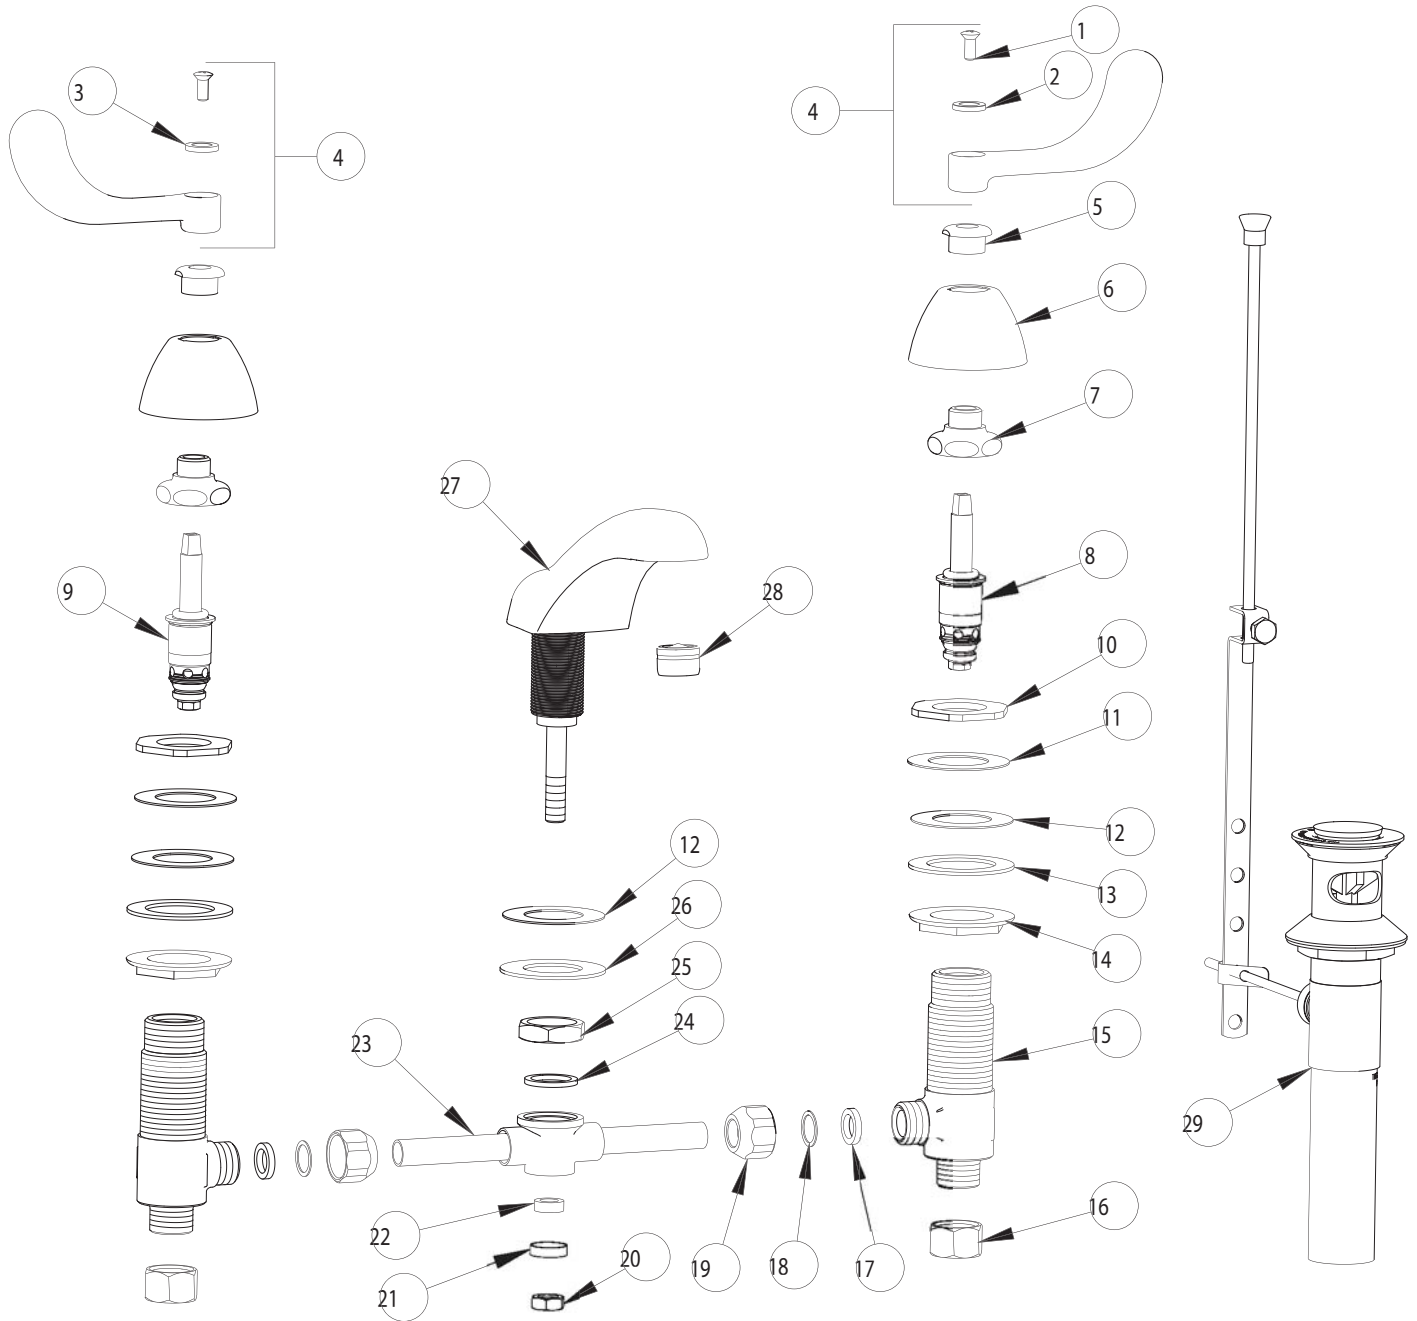

PARTS LIST

BY: SID
CHK'D:

CHICAGO
FAUCETS
Last As Long As The Building

FINISH:
DATE:

AS SPECIFIED
08-19-02

746-317

ITEM NO.	PART NO.	DESCRIPTION	ITEM NO.	PART NO.	DESCRIPTION
1	420-010	SCREW	16	49-005	COUPLING NUT
2	633-123	INDEX BUTTON (BLUE)	17	200-010	RUBBER WASHER
3	633-023	INDEX BUTTON (RED)	18	250-027	BRASS WASHER
4	317-PR	WRISTBLADE HANDLE ASSY.	19	49-031	COUPLING NUT
5	422-113	ESCUTCHEON NUT	20	689-113	LOCKNUT
6	250-080	ESCUTCHEON	21	250-187	RETAINER
7	274-004	CAP NUT	22	1797-129	RUBBER WASHER
8	377XTRH	RH QUATURN CARTRIDGE	23	785-103K	TEE ASSEMBLY
9	377XTLH	LH QUATURN CARTRIDGE	24	250-200	GASKET
10	308-003	LOCKNUT	25	250-054	LOCKNUT
11	888-006	BRASS WASHER	26	50-014	STEEL WASHER
12	739-056	RUBBER WASHER	27	741-301K	SPOUT ASSEMBLY
13	55-010	STEEL WASHER	28	E12	SOFTFLO OUTLET
14	250-004	LOCKNUT	29	1222K	POP-UP WASTE FOR PARTS SEE 1222K
15	250-194	VALVE BODY			