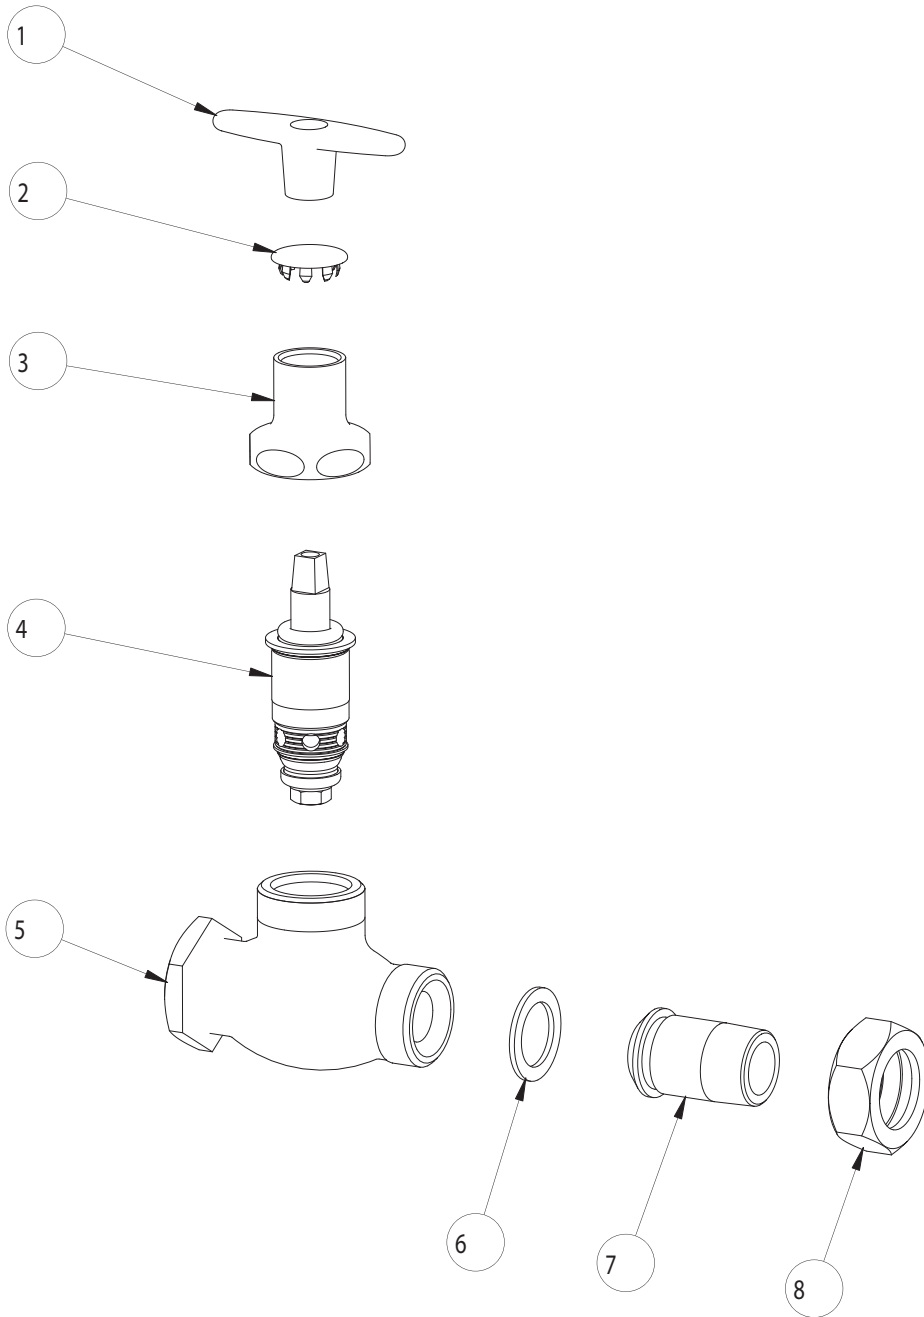

PARTS LIST

BY: MGM
CHK'D:

FINISH:
DATE:

AS SPECIFIED
07-22-98

699

ITEM NO.	PART NO.	DESCRIPTION
1	293-006	TEE HANDLE
2	1-144	BUTTON
3	1-246	LOOSE KEY CAP
4	217XTLH	SLO-COMPRESSION UNIT (LH)
5	-----	BODY (NOT SOLD SEPARATELY)
6	698-002	GASKET
7	625-050	TAILPIECE
8	625-045	NUT