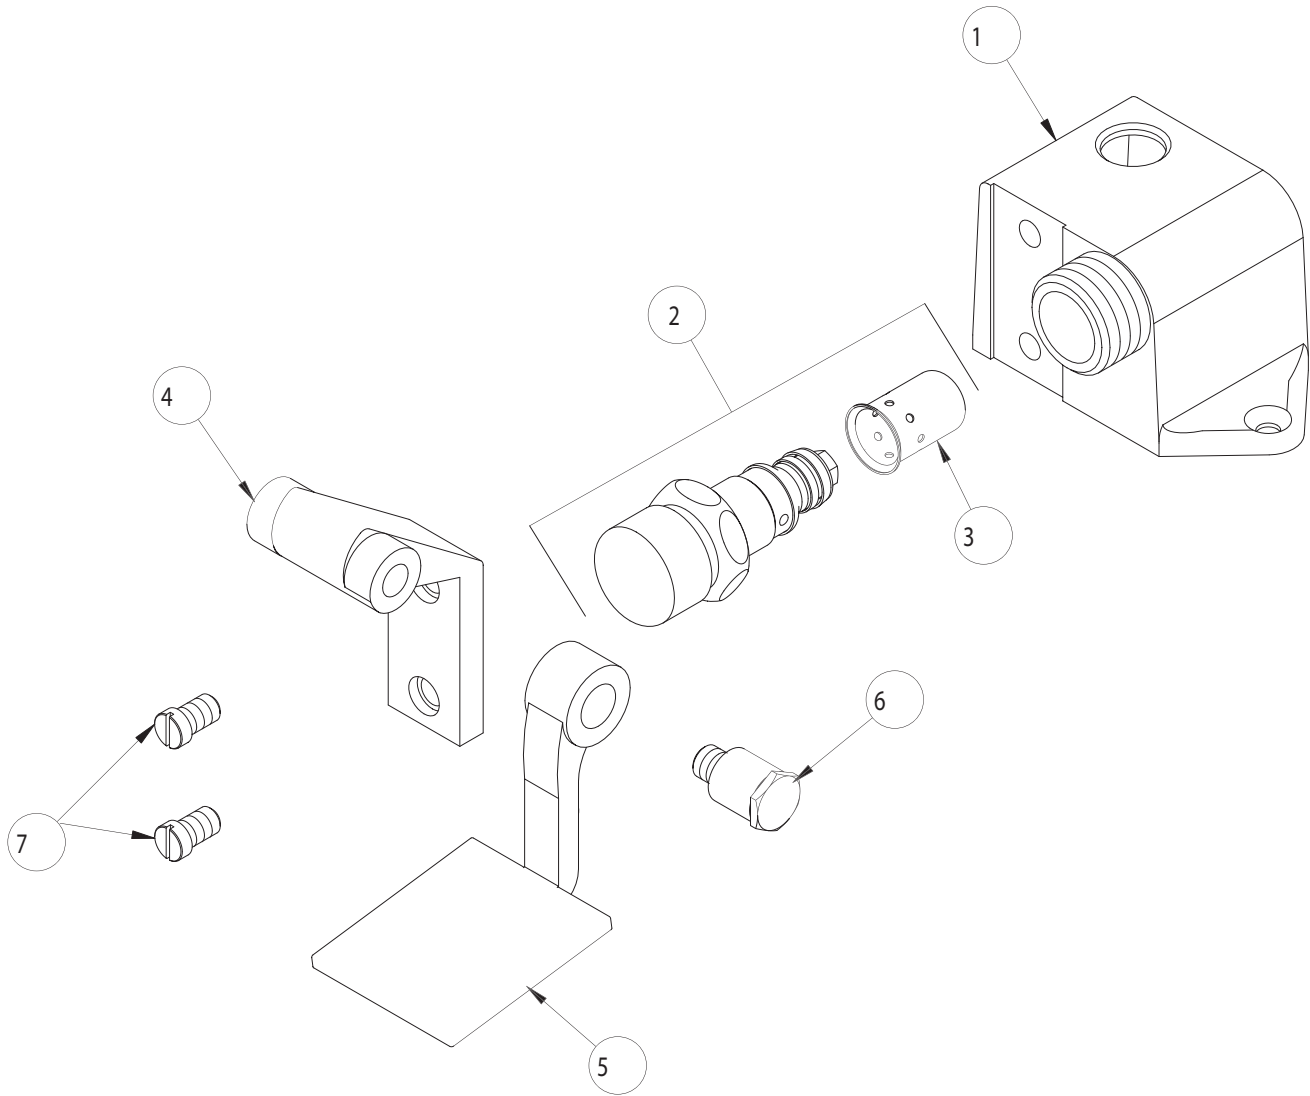

# PARTS LIST

BY: SID  
CHK'D:

FINISH:  
DATE:

AS SPECIFIED  
09-14-01

628

ITEM NO.	PART NO.	DESCRIPTION
1	-----	VALVE BODY (NOT SOLD SEPARATELY)
2	628X	FOR PARTS SEE 628X
3	333-075	DASPOT
4	625-060	BRACKET
5	625-258	PEDAL
6	625-061	BOLT
7	625-006	SCREW