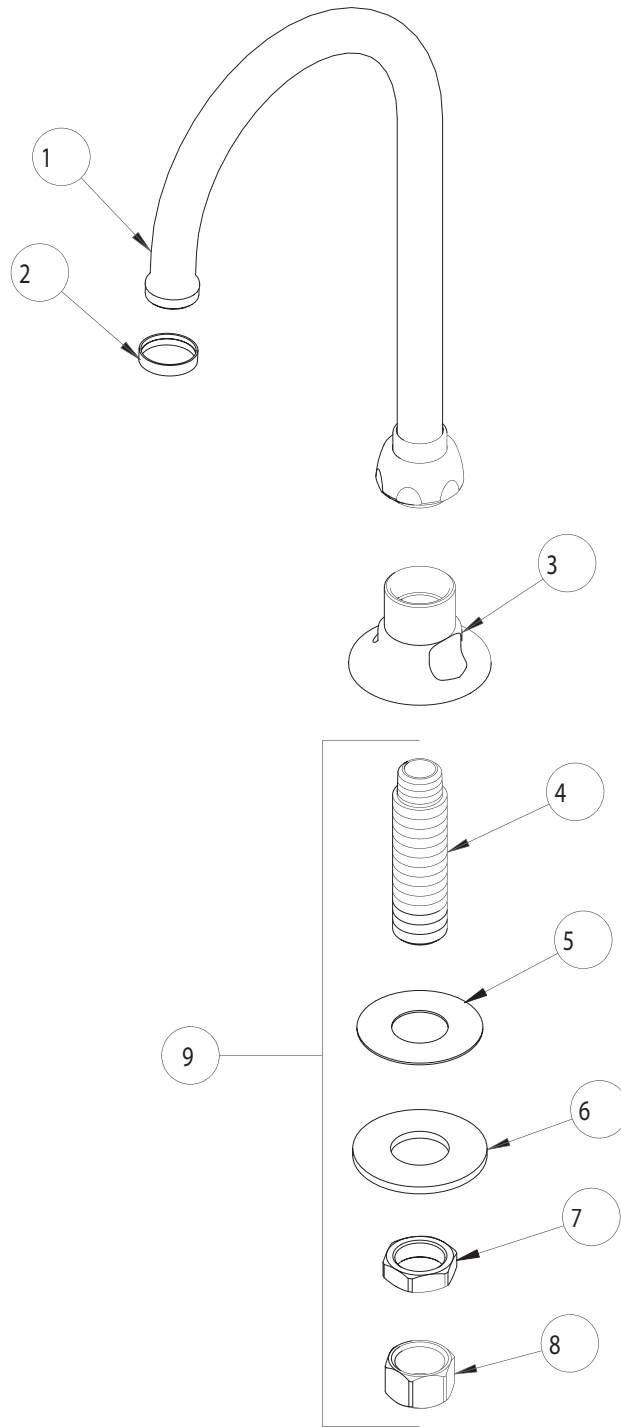

PARTS LIST

BY: SID
CHK'D:

FINISH:
DATE:

AS SPECIFIED
01-29-97

626-FC

ITEM NO.	PART NO.	DESCRIPTION
1	GN2AFC	FOR PARTS SEE GN2AFC
2	1-159	SPOUT RING
3	-----	FLANGE BASE (NOT SOLD SEPERATELY)
4	748-001	SHANK
5	52-007	RUBBER WASHER
6	807-002	GALVANIZED WASHER
7	49-004	LOCKNUT
8	49-005	COUPLING NUT
9	748-001K	SHANK ASSEMBLY