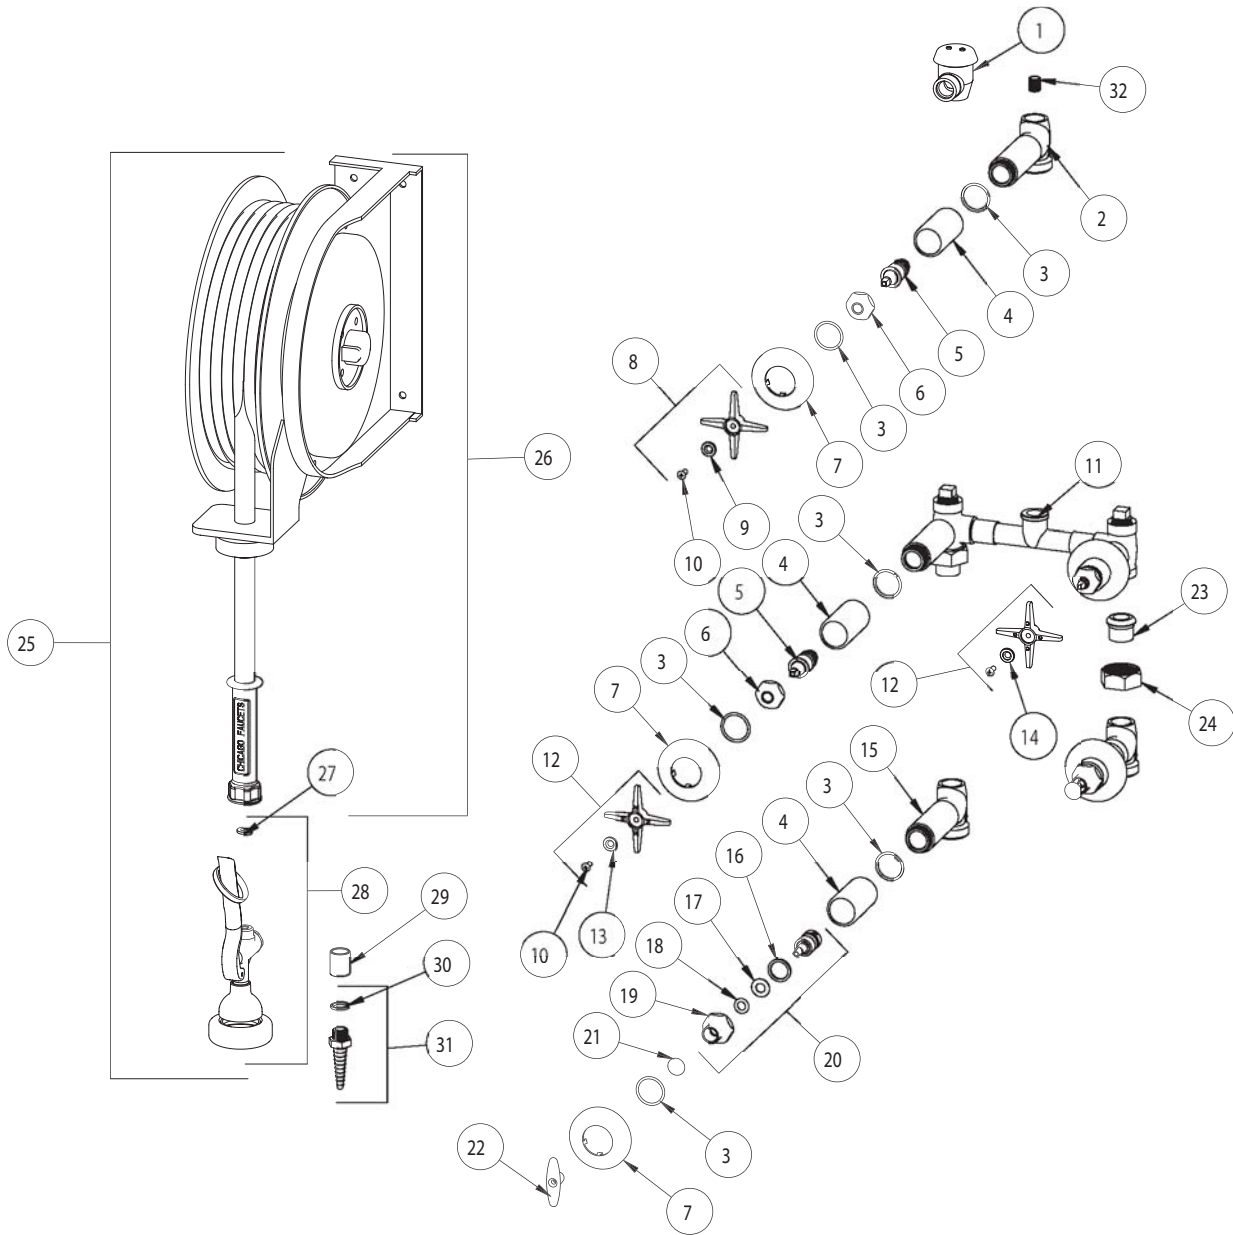

PARTS LIST

BY:
CHK'D:

JAR

CHICAGO
FAUCETS
a Geberit company

FINISH:
DATE:

AS SPECIFIED
11-11-03

536

ITEM NO.	PART NO.	DESCRIPTION	ITEM NO.	PART NO.	DESCRIPTION
1	893	VACUUM BREAKER FOR PARTS SEE 893	17	93-031	WASHER, BRASS
2	-----	VALVE BODY (NOT SOLD SEPARATELY)	18	1-519	O-RING
3	5235-107	O-RING	19	1-246	CAP, LOOSE KEY
4	5235-106	SLEEVE FOR IN-WALL VALVE	20	376-CX	SLO-COMPRESSION INTEGRAL UNIT
5	217-XTLH	L.H. SLO-COMPRESSION UNIT	21	1-144	TEE BUTTON
6	1-214	CAP	22	293-006	TEE HANDLE
7	633-201	FLANGE	23	177-003	TAILPIECE
8	633-PL	PLAIN INDEX 4-ARM CROSS HANDLE	24	177-002	NUT
9	633-223	INDEX BUTTON (WHITE)	25	537	HOSE REEL FOR PARTS SEE 537
10	420-010	SCREW (3)	26	537-LESS80	HOSE REEL
11	-----	VALVE BODY (NOT SOLD SEPARATELY)	27	919-143	GASKET
12	633-PR	HOT/COLD INDEX 4-ARM CROSS HANDLE	28	80	FOR PARTS SEE 80
13	633-023	INDEX BUTTON (RED)	29	777-026	COUPLING
14	633-123	INDEX BUTTON (BLUE)	30	229-003	WASHER
15	-----	VALVE BODY (NOT SOLD SEPARATELY)	31	E7FC	NOZZLE
16	1-043	GASKET, WHITE RUBBER	32	170-024	BUSHING REDUCER 1/2" X 3/8"