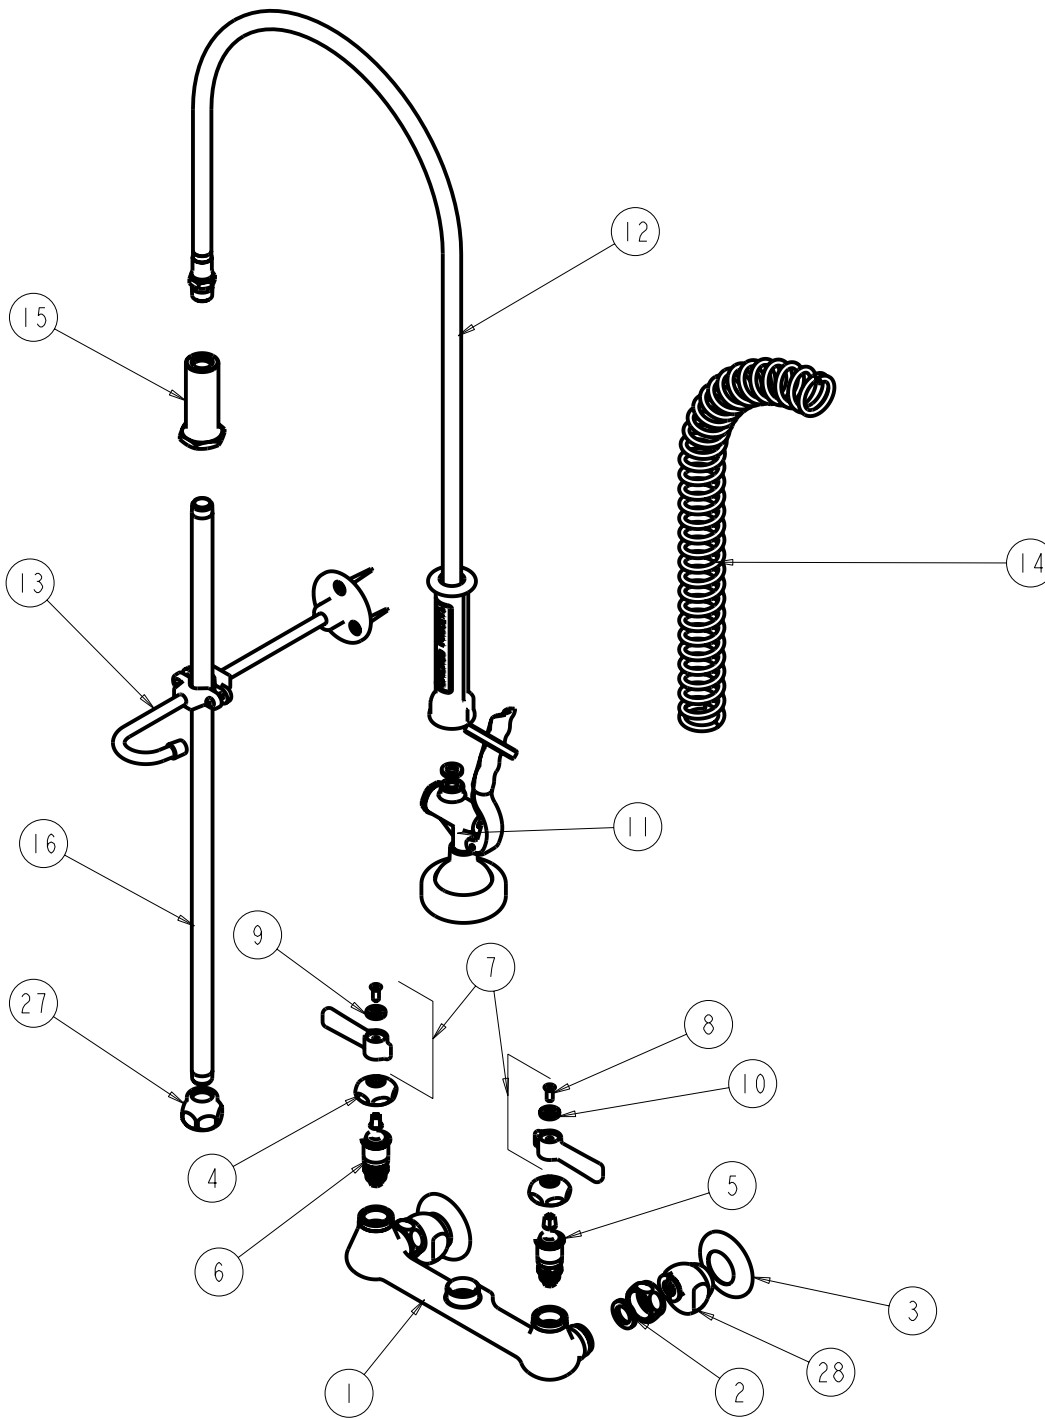

PARTS LIST

BY: CG
CHK'D: PT

FINISH: AS SPECIFIED
DATE: 08/15/05

510-GCL

ITEM NO.	PART NO.	DESCRIPTION	ITEM NO.	PART NO.	DESCRIPTION
1	-----	VALVE BODY (NOT SOLD SEPARATELY)	10	633-123	INDEX BUTTON (BLUE)
2	1-011	WASHER	11	80-LCP	FOR PARTS SEE 80-L
3	1-055	FLANGE	12	83-44	HOSE AND HANDLE ASSEMBLY
4	1-214	CAP	13	902-MH	PIPE STRAP AND HOOK ASSEMBLY
5	1-099XT	QUATURN UNIT (RH)	14	919-014	SPRING
6	1-100XT	QUATURN UNIT (LH)	15	919-038	GUIDE SHANK
7	369PR	LEVER HANDLE ASSEMBLY	16	919-039	NIPPLE
8	420-010	SCREW	17	919-133	VALVE STEM UPPER
9	633-023	INDEX BUTTON (RED)	18	919-134	LOWER VALVE STEM