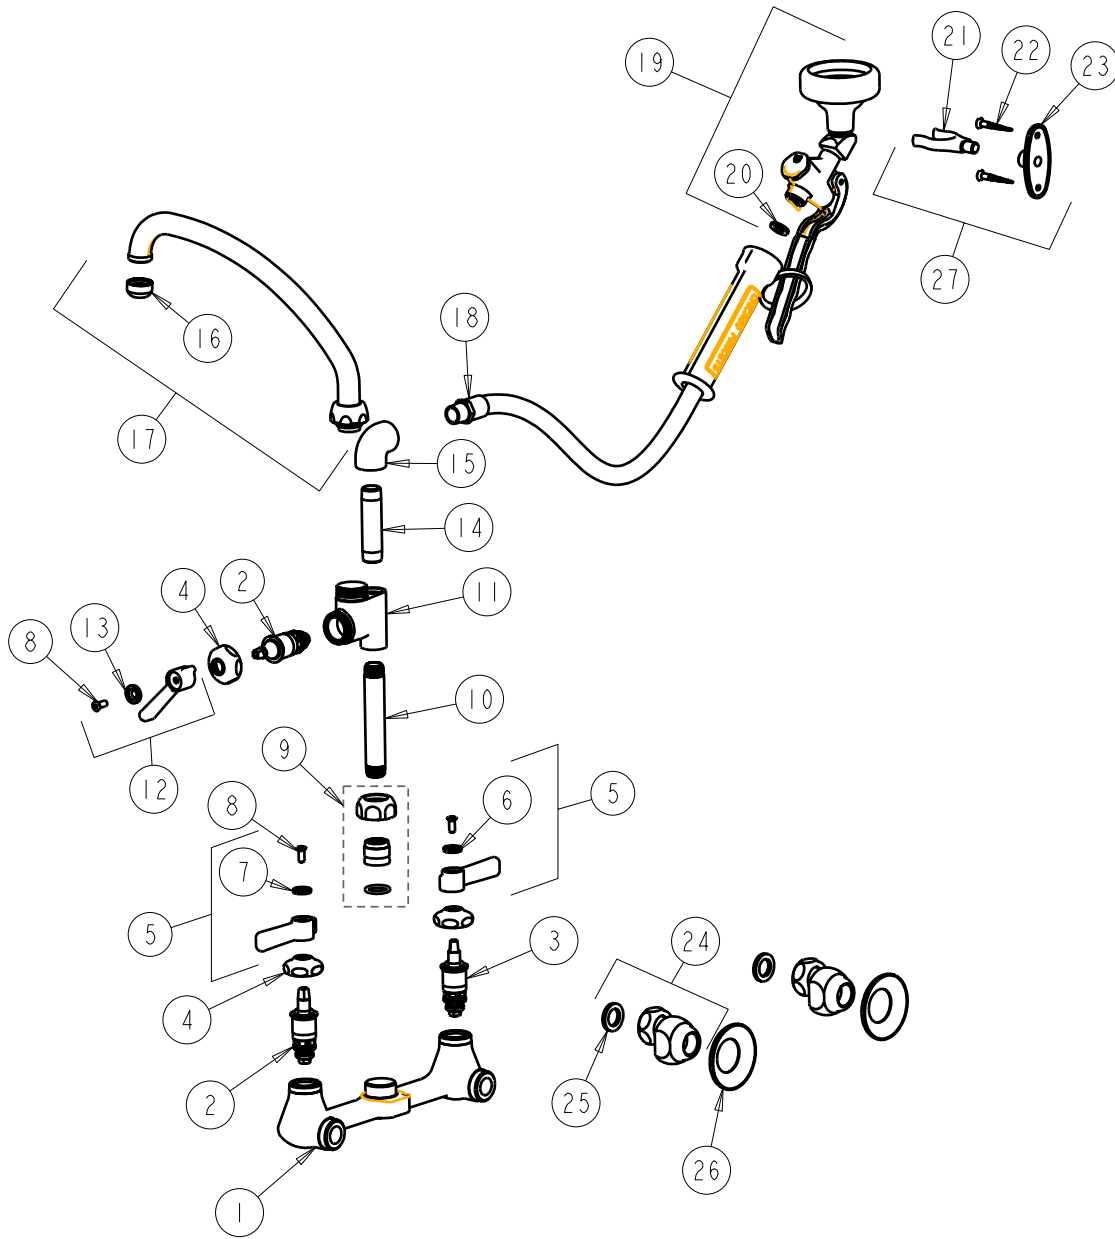

PARTS LIST

BY: JAR
CHK'D:

FINISH: AS SPECIFIED
DATE: 8-15-05
REV: 8-25-06

509-GCL

ITEM NO.	PART NO.	DESCRIPTION	ITEM NO.	PART NO.	DESCRIPTION
1	-----	VALVE BODY (NOT SOLD SEPARATELY)	15	925-101	ELBOW 3/8" NPT
2	1-099XT	QUATURN UNIT (RH)	16	E1	OUTLET
3	1-100XT	QUATURN UNIT (LH)	17	L9E1	FOR PARTS SEE L9E1
4	1-214	CAP	18	83-58	HOSE ASSEMBLY
5	369-PR	LEVER HANDLE ASSEMBLY	19	81-L	FOR PARTS SEE 81
6	633-023	INDEX BUTTON (RED)	20	919-143	GASKET
7	633-123	INDEX BUTTON (BLUE)	21	853-001	FORK
8	420-010	SCREW	22	173-006	FLAT HEAD WOOD SCREW
9	143-PP	PRE-PACK	23	173-109	FLANGE
10	906-002	NIPPLE (3/8" X 4")	24	GC	'GC' ARM (WASHER INCLUDED)
11	-----	VALVE BODY (NOT SOLD SEPARATELY)	25	1-011	WASHER
12	369-PL	PLAIN LEVER HANDLE	26	1-055	FLANGE
13	633-223	INDEX BUTTON (WHITE)	27	853CR20036	WALL HOOK ASSEMBLY
14	686-023	NIPPLE 3/8" X 2-5/8"			