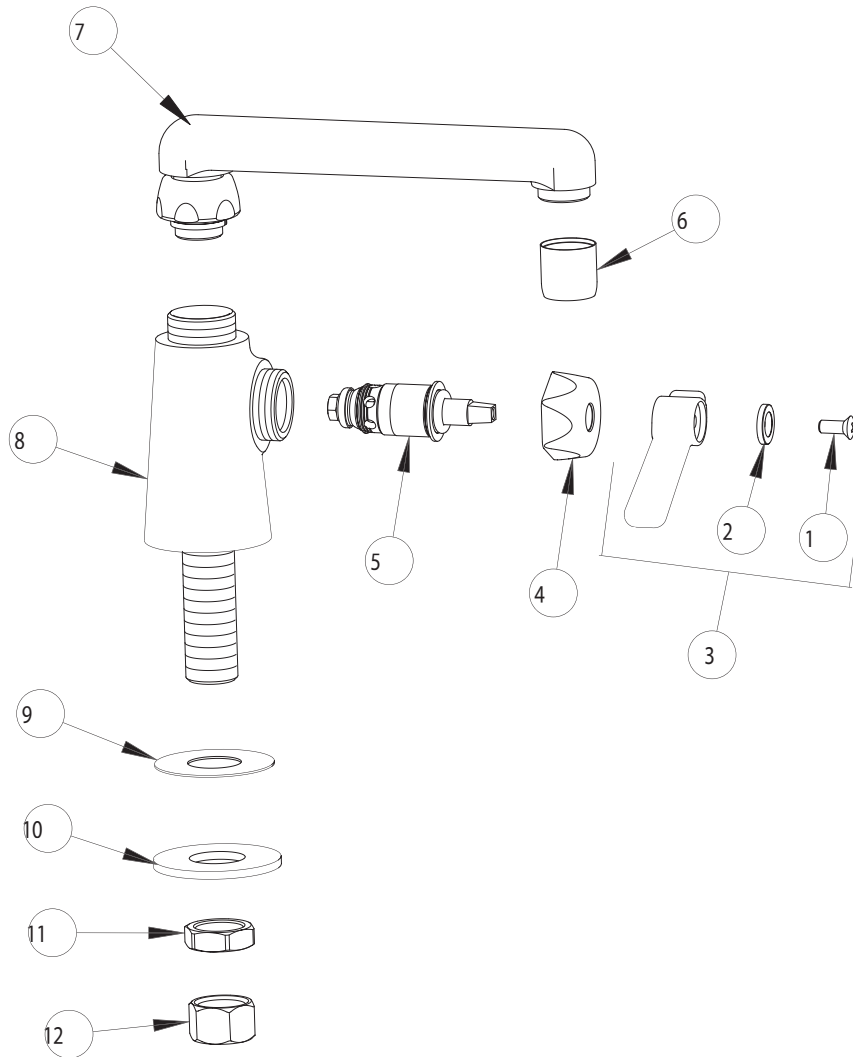

PARTS LIST

BY: JAR
CHK'D:

FINISH:
DATE:

AS SPECIFIED
8-31-01

349

ITEM NO.	PART NO.	DESCRIPTION
1	420-010	SCREW
2	633-123	INDEX BUTTON (BLUE)
3	369-COLD	COLD LEVER HANDLE ASSEMBLY
4	444-005	CAP NUT
5	1-099XT	QUATURN UNIT (RH)
6	E3	SOFTFLO OUTLET
7	S6	FOR PARTS SEE S6 INCLUDES E3
8	-----	VALVE BODY (NOT SOLD SEPARATELY)
9	52-007	RUBBER WASHER
10	807-002	GALVANIZED WASHER
11	49-004	LOCKNUT
12	49-005	COUPLING NUT