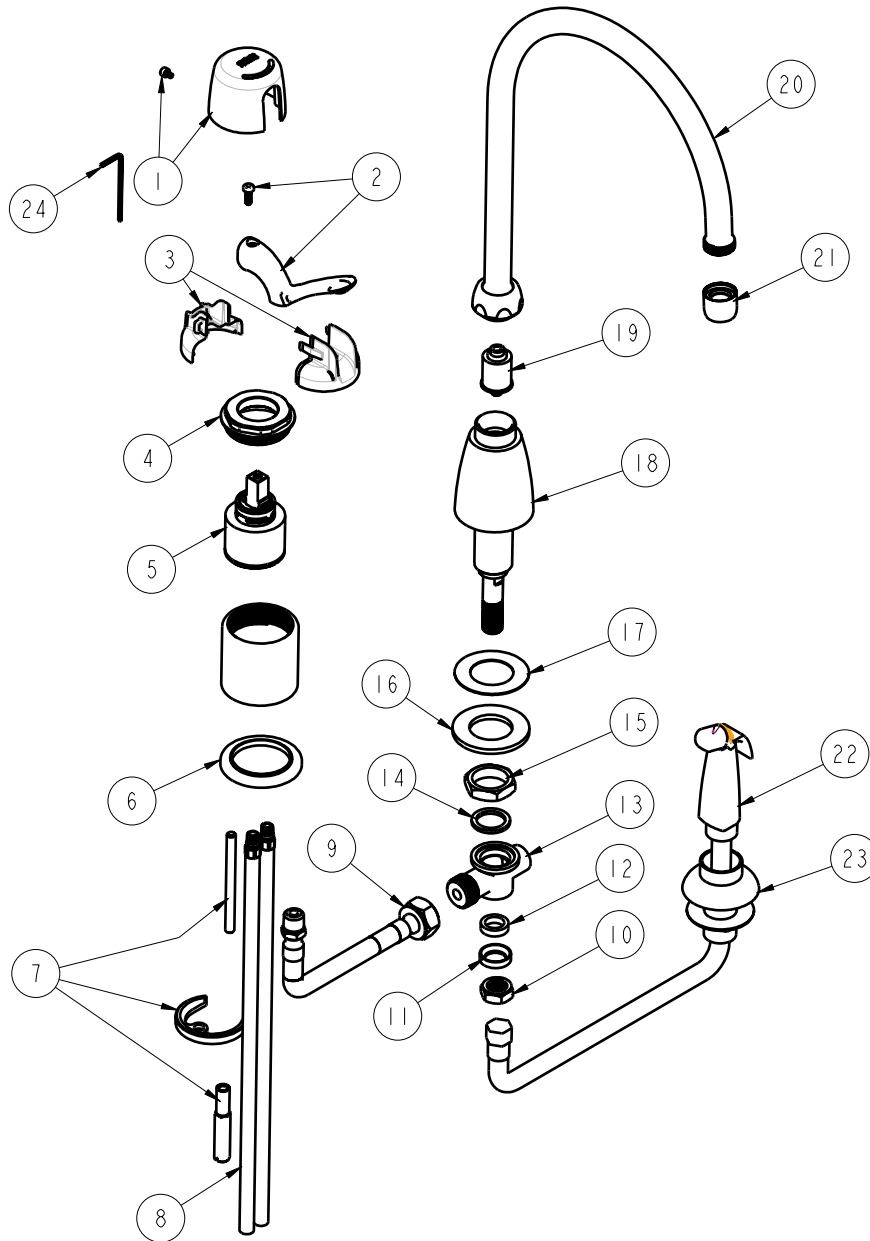

PARTS LIST

BY: JAR
CHK'D:

FINISH: CHROME PLATE
DATE: 11-01-04
REV: 9-25-06

2304

ITEM NO.	PART NO.	DESCRIPTION	ITEM NO.	PART NO.	DESCRIPTION
1	2200-122KCP	CAP AND SCREW ASSEMBLY	13	-----	TEE ASSEMBLY
2	2200-225KCP	LEVER HANDLE	14	250-200NNF	GASKET
3	2200-021KNF	CARTRIDGE SPIN CAP ASSEMBLY	15	250-054RBF	LOCKNUT
4	2200-116RCF	NUT, HOLDOWN	16	50-014NF	GALVANIZED WASHER
5	2300-XNF	40 mm SINGLE LEVER CARTRIDGE	17	739-056NF	RUBBER WASHER
6	2300-014CP	FLANGE, BODY	18	890-359KCP	SPOUT BASE ASSEMBLY
7	2200-015KNF	HOLDOWN KIT	19	1103-006NNF	DIVERTER
8	50-101KNNF	SUPPLY TUBE ASSEMBLY	20	GN8A	FOR PARTS SEE GN8A
9	250-006KNF	HOSE W/ FIBER WASHER	21	E3	SOFTFLO OUTLET
10	689-013RBF	LOCKNUT	22	1103-029KNNF	HOSE ASSEMBLY
11	250-087RBF	RETAINER	23	1103-034KNF	FLANGE ASSEMBLY
12	1797-029NNF	RUBBER WASHER	24	665-505NF	3/32" HEX KEY