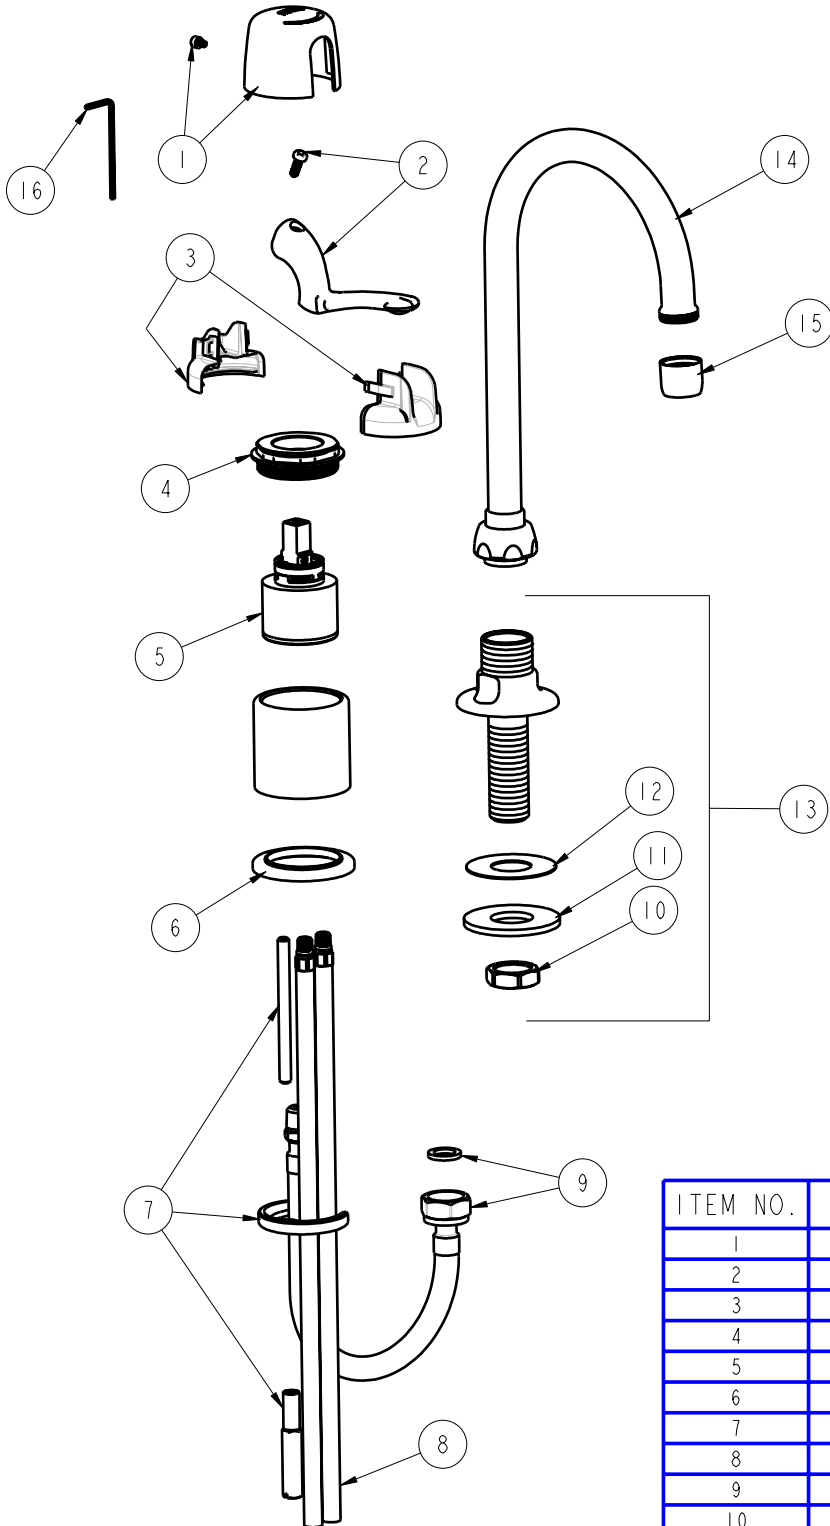

PARTS LIST

BY: SID
CHK'D:

FINISH: CHROME PLATE
DATE: 11-01-04
REV: 04-12-06

2302

ITEM NO.	PART NO.	DESCRIPTION
1	2200-122KCP	CAP AND SCREW ASSEMBLY
2	2200-225KCP	LEVER HANDLE
3	2200-021KNF	CARTRIDGE SPIN CAP ASSEMBLY
4	2200-116RCF	NUT, HOLDOWN
5	2300-XNF	40 mm SINGLE LEVER CARTRIDGE
6	2300-014CP	FLANGE, BODY
7	2200-015KNF	HOLDOWN KIT
8	50-101KNNF	SUPPLY TUBE ASSEMBLY
9	250-006KNF	HOSE W/ FIBER WASHER
10	49-004RBF	LOCKNUT
11	807-002NF	GALVANIZED WASHER
12	52-007NF	RUBBER WASHER
13	626-LESSSPTNCP	SHANK AND FLANGE ASSEMBLY
14	GN2A	SPOUT ASSEMBLY
15	E3	SOFTFLO OUTLET
16	665-505NF	3/32" HEX KEY