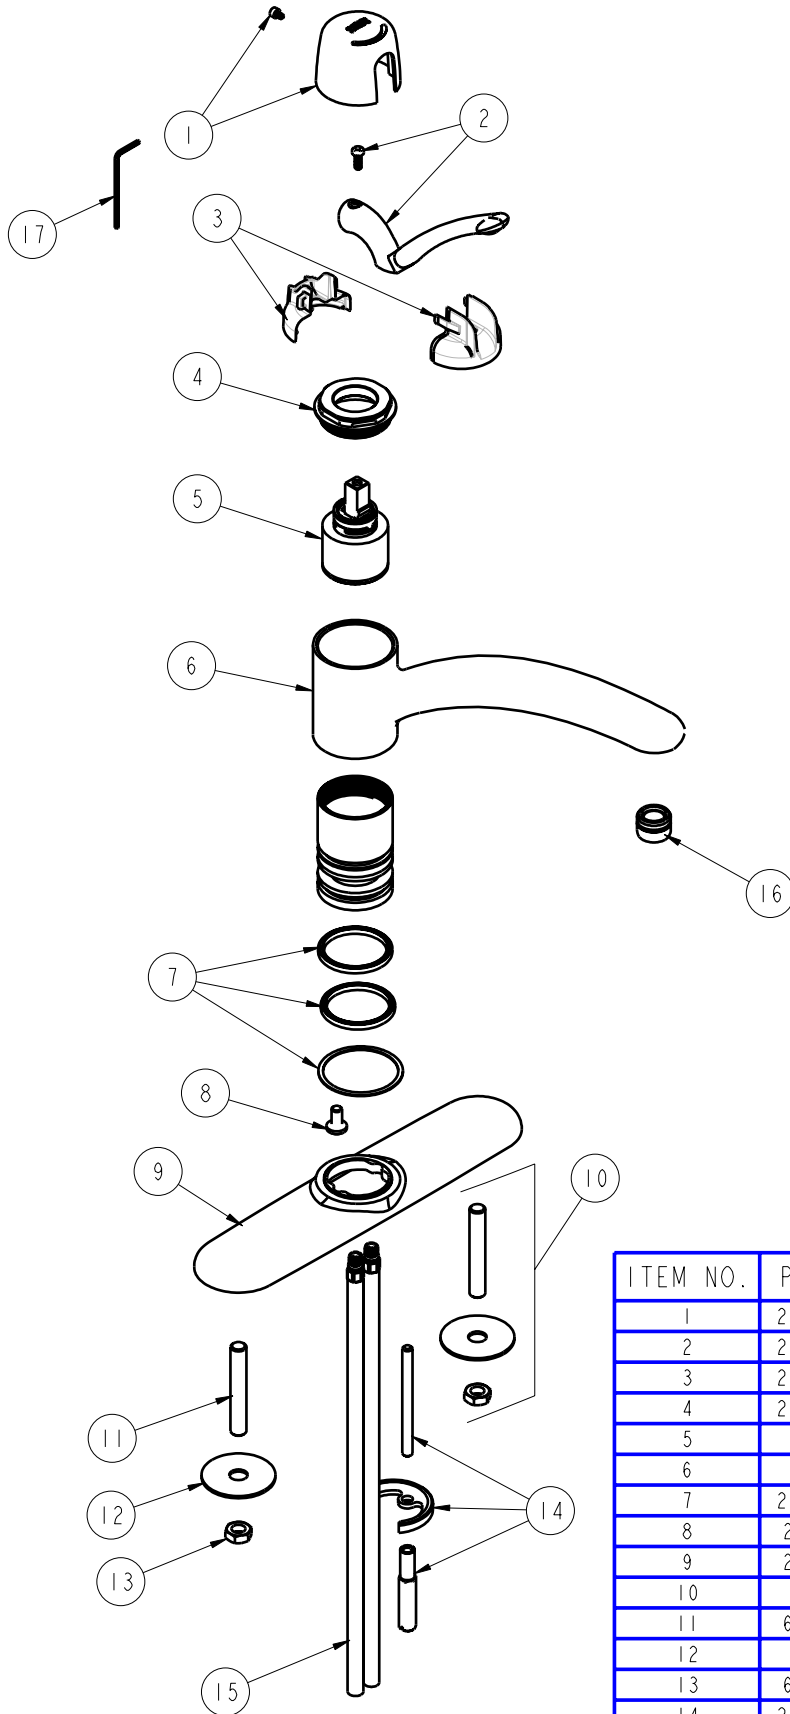

# PARTS LIST

BY: SID  
CHK'D:

FINISH: CHROME PLATE  
DATE: 07-19-05  
REV: 04-12-06

2300-8

ITEM NO.	PART NO.	DESCRIPTION
1	2200-122KCP	CAP AND SCREW ASSEMBLY
2	2300-225KCP	LEVER HANDLE ASSEMBLY
3	2200-021KNF	CARTRIDGE SPIN CAP ASSEMBLY
4	2200-116RCF	NUT, HOLDOWN
5	2300-XNF	40 mm SINGLE LEVER CARTRIDGE
6	-----	SPOUT
7	2300-011KNF	O-RINGS & SLIP WASHER
8	2200-108NF	SCREW, 1/4-20UNC X 1/2 PHMS
9	2300-105CP	V.P. BASE PLATE, KITCHEN
10	126-PPNF	PRE-PACK
11	634-215RBF	GUIDE SHANK
12	634-124NF	STEEL WASHER
13	689-113RBF	LOCKNUT
14	2200-015KNF	HOLDOWN KIT
15	50-101KNNF	SUPPLY TUBE ASSEMBLY
16	E12	SOFTFLO OUTLET
17	665-505NF	3/32" HEX KEY