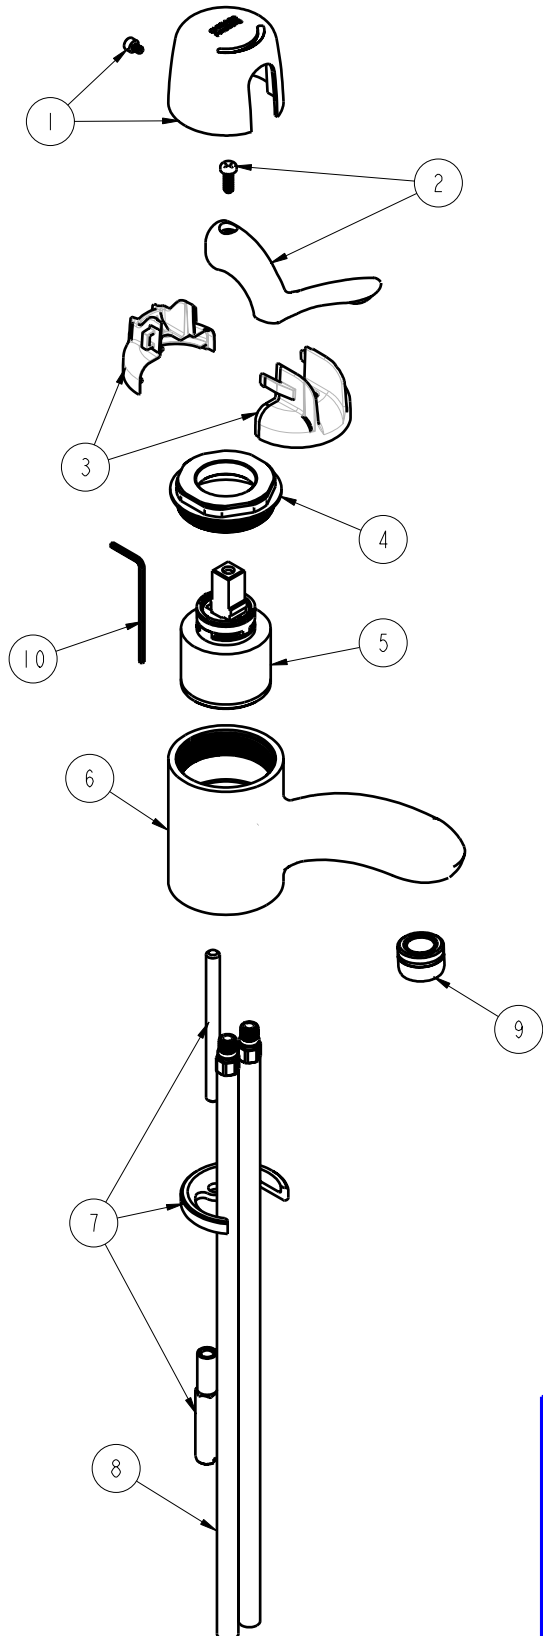

# PARTS LIST

BY: SID  
CHK'D:

FINISH: CHROME PLATE  
DATE: 10-22-04  
REV: 04-12-06

2200

ITEM NO.	PART NO.	DESCRIPTION
1	2200-122KCP	CAP AND SCREW ASSEMBLY
2	2200-225KCP	LEVER HANDLE
3	2200-021KNF	CARTRIDGE SPIN CAP ASSEMBLY
4	2200-116RCF	NUT, HOLDOWN
5	2300-XNF	40 mm SINGLE LEVER CARTRIDGE
6	-----	SPOUT
7	2200-015KNF	HOLDOWN KIT
8	50-101KNNF	SUPPLY TUBE ASSEMBLY
9	E12	SOFTFLO OUTLET
10	665-505NF	3/32" HEX KEY