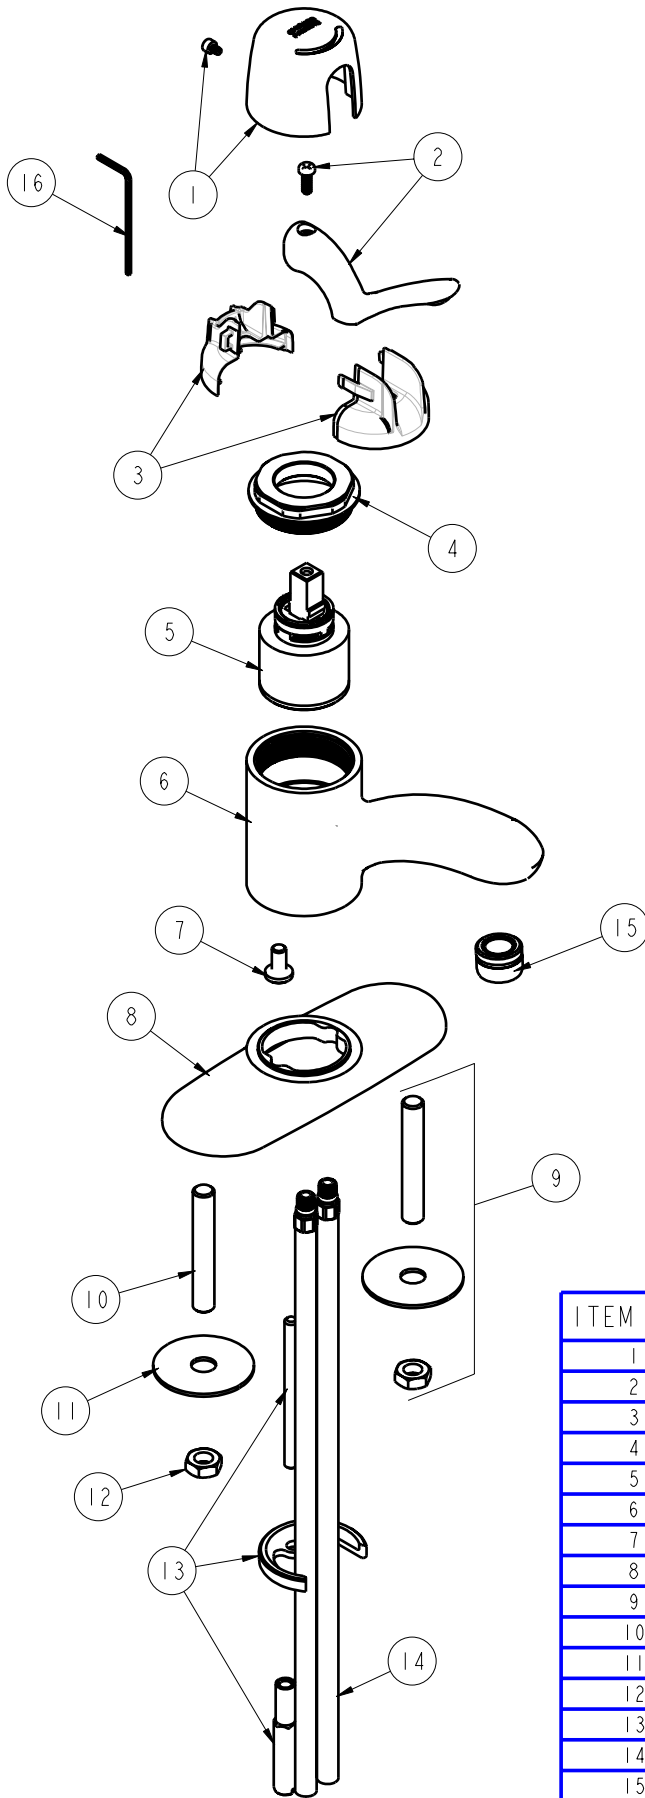

PARTS LIST

BY: SID
CHK'D:

FINISH: CHROME PLATE
DATE: 10-18-04
REV: 04-12-06

2200-4

ITEM NO.	PART NO.	DESCRIPTION
1	2200-122KCP	CAP AND SCREW ASSEMBLY
2	2200-225KCP	LEVER HANDLE
3	2200-021KNF	CARTRIDGE SPIN CAP ASSEMBLY
4	2200-116RCF	NUT, HOLDOWN
5	2300-XNF	40 mm SINGLE LEVER CARTRIDGE
6	-----	SPOUT
7	2200-108NF	SCREW, 1/4-20UNC X 1/2 PHMS
8	2200-112CP	V.P. BASE PLATE, LAVATORY
9	126-PPNF	PRE-PACK
10	634-215RBF	GUIDE SHANK
11	634-124NF	STEEL WASHER
12	689-113RBF	LOCKNUT
13	2200-015KNF	HOLDOWN KIT
14	50-101KNNF	SUPPLY TUBE ASSEMBLY
15	E12	SOFTFLO OUTLET
16	665-505NF	3/32" HEX KEY