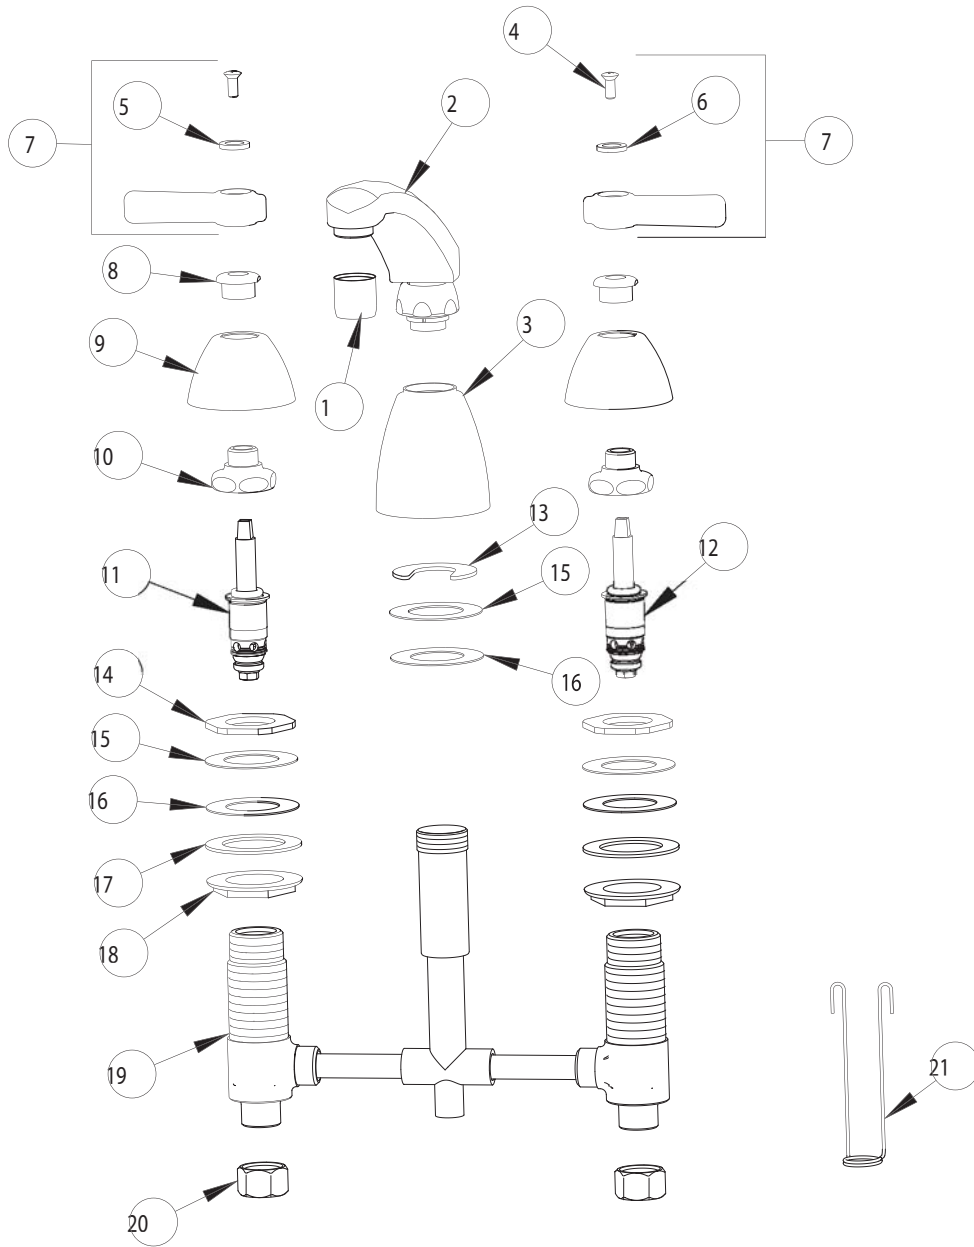

PARTS LIST

BY:

SID

FINISH:

AS SPECIFIED

CHK'D:

DATE:

02-25-02

201-AL8

ITEM NO.	PART NO.	DESCRIPTION	ITEM NO.	PART NO.	DESCRIPTION
1	E3	SOFTFLO OUTLET	12	377XTRH	RH QUATURN CARTRIDGE
2	L8	FOR PARTS SEE L8 WITH E3	13	200-006	C-WASHER
3	890-259	SPOUT ESCUTCHEON	14	308-003	LOCKNUT
4	420-010	SCREW	15	888-006	BRASS WASHER
5	633-023	INDEX BUTTON (RED)	16	739-056	RUBBER WASHER
6	633-123	INDEX BUTTON (BLUE)	17	55-010	STEEL WASHER
7	369PR	LEVER HANDLE ASSEMBLY	18	250-004	LOCKNUT
8	422-113	ESCUTCHEON NUT	19	-----	VALVE BODY (NOT SOLD SEPARATELY)
9	250-080	ESCUTCHEON	20	49-005	COUPLING NUT
10	274-004	CAP NUT	21	200-007	HANGER
11	377XTLH	LH QUATURN CARTRIDGE			