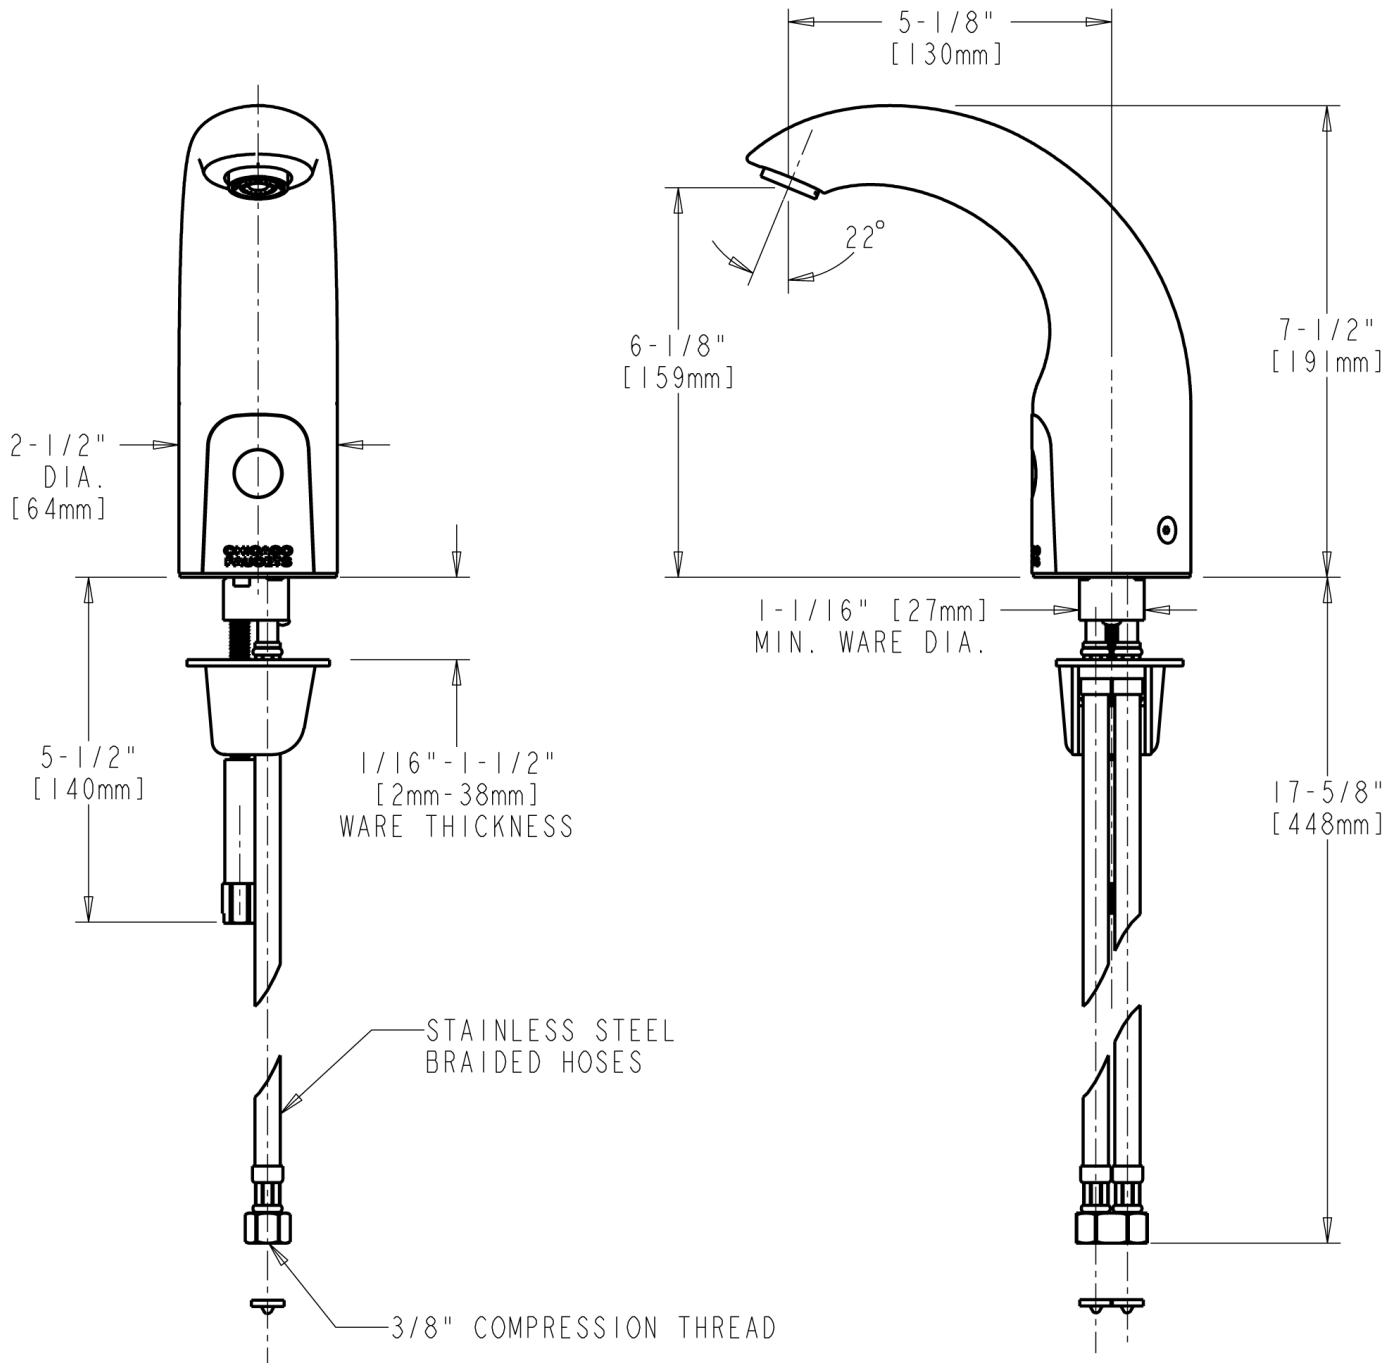

ROUGH-IN

116.212.21.1

DC

Internal Mixer

**CHICAGO FAUCETS**

a Geberit company

Fitting No.	116.212.21.1	<b>FOR TECHNICAL ASSISTANCE</b> 1-800-TEC-TRUE (1-800-832-8783)	2100 South Clearwater Drive Des Plaines, IL 60018 Phone: 847-803-5000 Fax: 847-803-5454 www.chicagofaucets.com
Submitted Model No.			
Item No.			

**TECHNICAL DATA**

- Single hole, deck mount, electronic lavatory fitting with dual beam infrared sensor
- Concealed internal temperature control mixer
- 6V Lithium CRP2 battery (included)
- Cast brass spout with 4" or 8" forged brass cover plate (accessory)
- Chrome plate finish
- Multiple field adjustable modes and ranges
- 0.5 GPM (1.9 LPM) Vandal resistant spray outlet, includes optional 2.2 GPM (8.3 LPM) aerator insert
- CSA B125 and ASME A112.18.IM certified