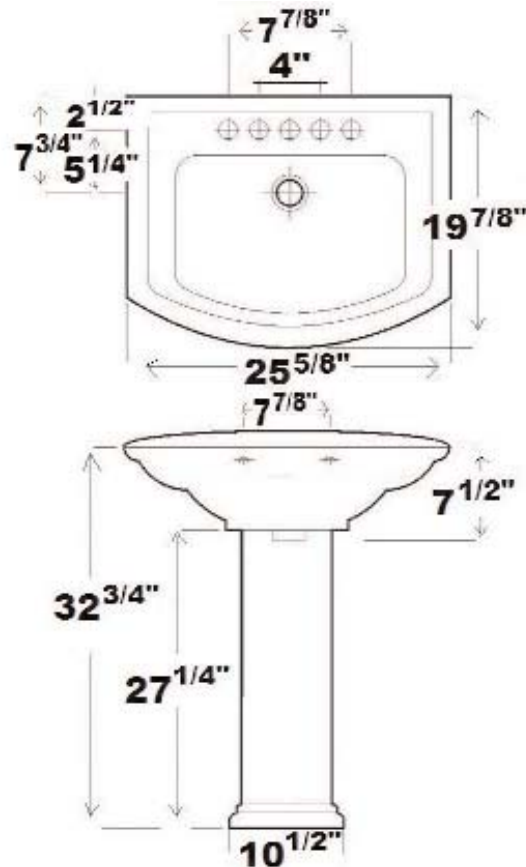

Washington 650 Pedestal Lavatory

Cat. No.
3-41X

Pedestal

W: 25 5/8"
D: 19 7/8"
H: 32 3/4"
Flange: 1 5/8"

Interior Dimensions:

Basin Interior: 16" x 12"

Basin Depth: 7 1/2"

Back of basin to center of faucet: 2 1/2"

Back of basin to center of drain: 7 3/4"

Mount bolts height: 32"

Mount holes cc: 7 7/8"

Faucet and spout holes: 1 1/8"(4") 1 3/8"(8")

Features

- ▶ Made of Vitreous China
- ▶ Available with 2 or 3 Holes
- ▶ Can Be Installed Using Toggle or Molly Bolts (not- included)

*For ease of installation order one of the following:

Hangers (pair) \$4.75
Bracket (one) \$11.50

Colors:

WH White

Compliance Certification
Meets or exceeds the following specifications: ASME A112 (and 19.6M) for Vitreous china fixtures.

Dimensions of fixture are nominal and may vary within the range of tolerances established by ANSI Standard A112.19.2. Dimensions and specifications subject to change without notice.