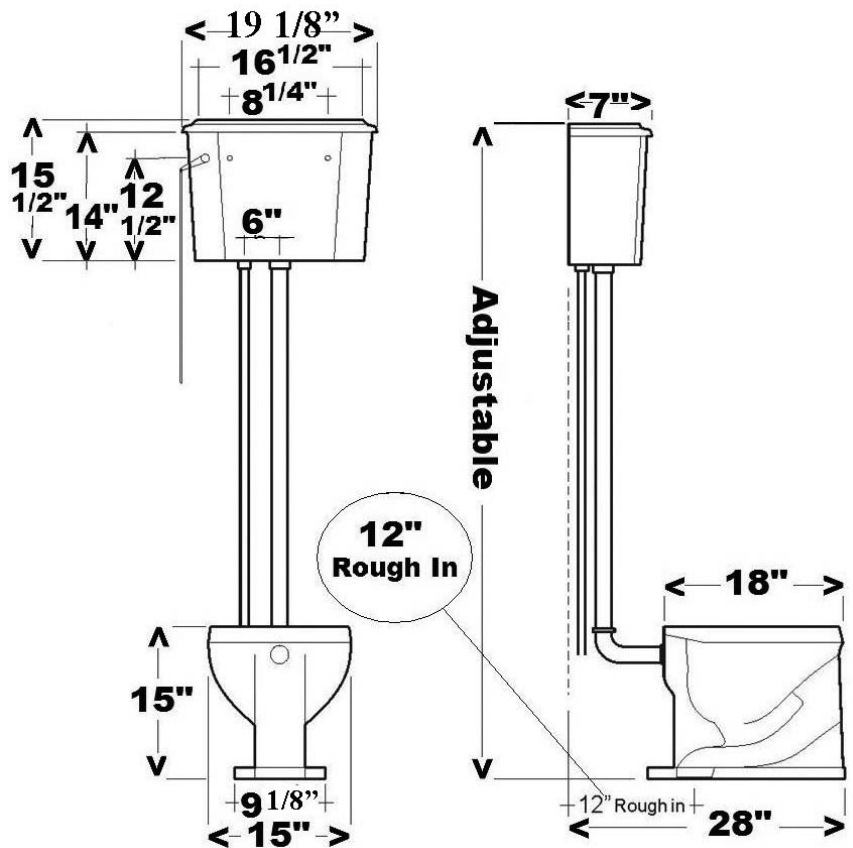

# Victoria High Tank Toilet

Cat. No.  
2-413

W: 19 1/8"

D: 28"

H: 60"- 72"  
from back of  
spud bowl to  
bottom of tank  
(Adjustable)

Seat NOT included

## Features:

- ▶ Bowl and Tank Made of White Vitreous China
- ▶ Round Front with 1.6 GPF
- ▶ Trim Kit Available in 3 Finishes
- ▶ Soft Close Seat Available (SCSRF)

## Trim Finishes:

BP Polished Brass  
CP Polished Chrome  
SN Brushed Nickel

**Compliance Certification**  
Meets or exceeds the following  
specifications: ASME A112  
(and 19.6M) for Vitreous china  
fixtures.

## Dimensions:

Bowl height: 15"

Footprint: 9 1/8" x 19 1/2"

Dimensions of fixture are nominal and may vary within the range of tolerances established by ANSI Standard A112.19.2. Dimensions and specifications subject to change without notice.