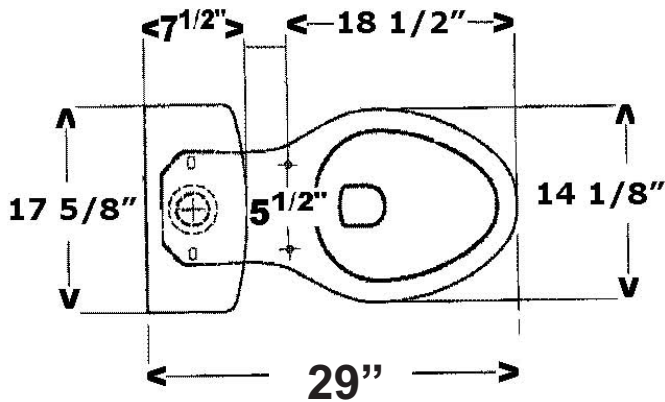

Washington Elongated Toilet

Cat. No.
2-170

W: 17 5/8"
D: 29 3/4"
H: 32"

Seat NOT included

Features

- ▶ Made of Vitreous China
- ▶ Syphon Jet Flush, 1.6 GPF
- ▶ Plastic Chrome Flush Handle Included
- ▶ Decorative Flush Handle Available in 3 Finishes (5595)
- ▶ Soft Close Seat Available (SCSEL)

Dimensions:

Bowl height: 15 7/8"

Footprint: 10 1/2" x 20 1/8"

Colors:

WH White

Handle Finishes:

BP Polished Brass
CP Polished Chrome
SN Brushed Nickel

Compliance Certification
Meets or exceeds the following specifications: ASME A112 (and 19.6M) for Vitreous china fixtures.

Dimensions of fixture are nominal and may vary within the range of tolerances established by ANSI Standard A112.19.2. Dimensions and specifications subject to change without notice.