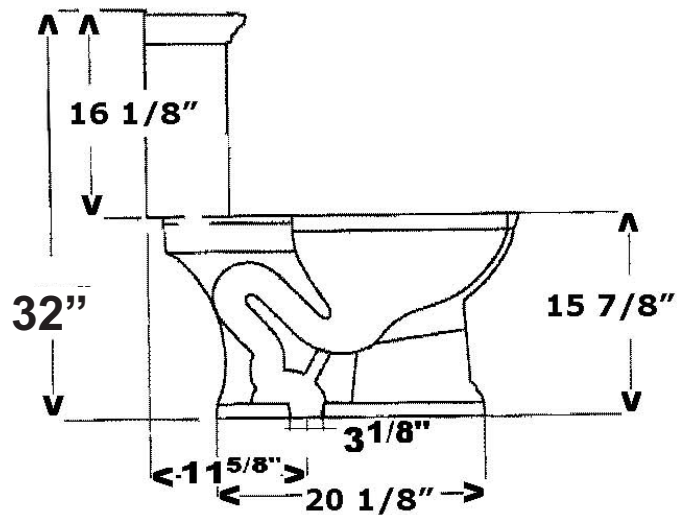

Washington Elongated Toilet

Cat. No.
2-170

W: 17 5/8"
D: 29 3/4"
H: 32"

Seat NOT included

Features

- ▶ Made of Vitreous China
- ▶ Syphon Jet Flush, 1.6 GPF
- ▶ Plastic Chrome Flush Handle Included
- ▶ Decorative Flush Handle Available in 3 Finishes (5595)
- ▶ Soft Close Seat Available (SCSEL)

Dimensions:

Bowl height: 15 7/8"

Footprint: 10 1/2" x 20 1/8"

Colors:

WH White

Handle Finishes:

BP Polished Brass
CP Polished Chrome
SN Brushed Nickel

Compliance Certification
Meets or exceeds the following specifications: ASME A112 (and 19.6M) for Vitreous china fixtures.

Dimensions of fixture are nominal and may vary within the range of tolerances established by ANSI Standard A112.19.2. Dimensions and specifications subject to change without notice.