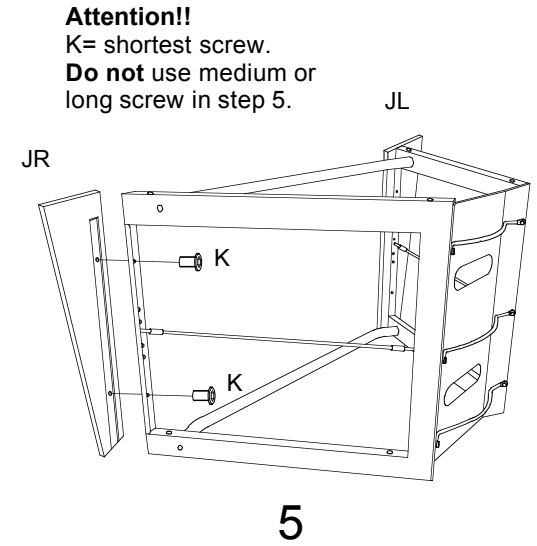

Placement and Maintenance

Vector is designed for indoor use on level floors.
Do not sit on, or allow children to climb on glass top.
Clean glass with glass cleaner, and wood parts with a moist cloth.

ASSEMBLY INSTRUCTIONS

Attention!!
K= shortest screw.
Do not use medium or long screw in step 5.