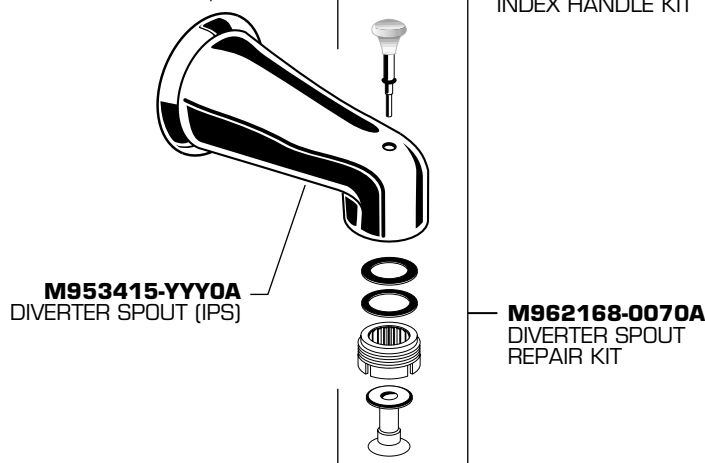

# American Standard

**BATH/SHOWER**  
MODEL NUMBER

**T6280**  
**T6281**  
**T6282**

Replace the "YYY" with appropriate finish code

CHROME	002
SATIN	295

**HOT LINE FOR HELP**  
For toll-free information and answers to your questions, call:  
1-800-442-1902  
Weekdays 8:00 a.m. to 8:00 p.m. EST  
IN CANADA 1-800-387-0369 (TORONTO 1-905-306-1093)  
Weekdays 8:00 a.m. to 7:00 p.m. EST