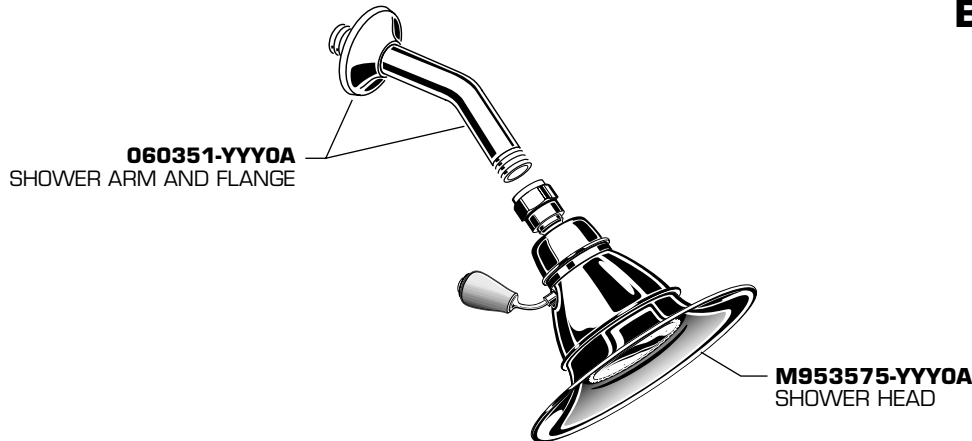

# American Standard

**BATH/SHOWER**  
MODEL NUMBER

**T6280**  
**T6281**  
**T6282**

Replace the "YYY" with appropriate finish code

CHROME	002
SATIN	295

**HOT LINE FOR HELP**  
For toll-free information and answers to your questions, call:  
1-800-442-1902  
Weekdays 8:00 a.m. to 8:00 p.m. EST  
IN CANADA 1-800-387-0369 (TORONTO 1-905-306-1093)  
Weekdays 8:00 a.m. to 7:00 p.m. EST