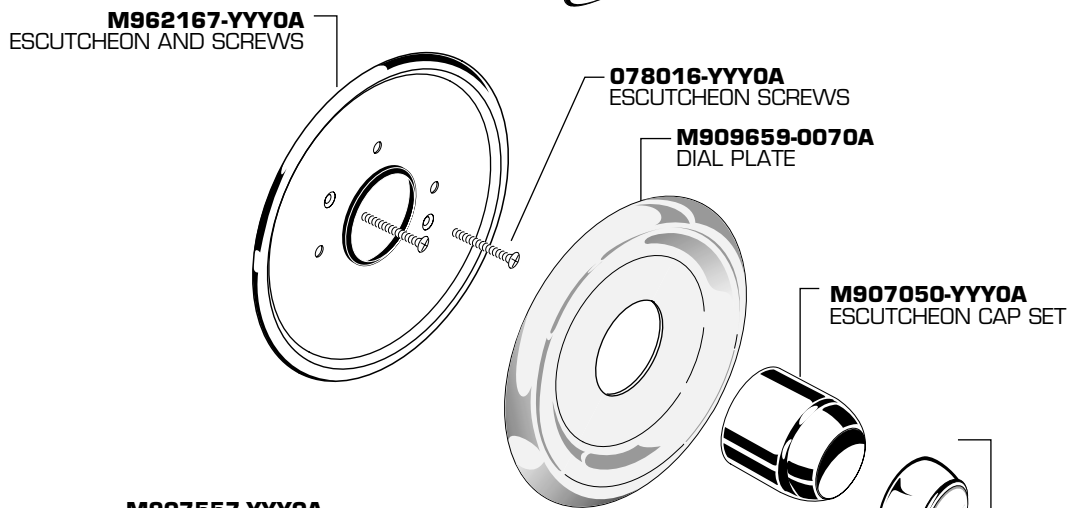

# American Standard

**BATH/SHOWER**  
MODEL NUMBER

**T6280**  
**T6281**  
**T6282**

Replace the "YYY" with appropriate finish code

CHROME	002
SATIN	295

**HOT LINE FOR HELP**  
For toll-free information and answers to your questions, call:  
1-800-442-1902  
Weekdays 8:00 a.m. to 8:00 p.m. EST  
IN CANADA 1-800-387-0369 (TORONTO 1-905-306-1093)  
Weekdays 8:00 a.m. to 7:00 p.m. EST