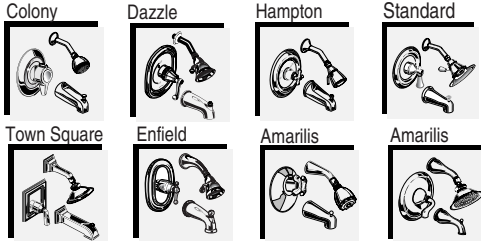

American Standard

Available Trim Kits

R110 Valve Body Shown

GENERAL DESCRIPTION:

Cast brass body, washerless ceramic disc valve cartridge with back-to-back capability and hot limit safety stop. Cycles from "off" to "cold" to "hot". Pressure balancing cartridge maintains constant output temperature in response to changes in relative hot and cold supply pressure. One-half inch inlets and outlets (choice of direct sweat or threaded). Available with screwdriver stops. Rough-in plaster guard designed for use as thin-wall mounting adaptor. Valve body will accept a variety of decorative Bath/Shower trims.

PRODUCT FEATURES:

Cast Brass Valve Body: Durable - Quality that will last a lifetime. Ideal material for prolonged contact with water.

Ceramic Disc Valve Cartridge: Assures a lifetime of drip-free performance. Allows easy fine tuning of temperature (125° handle rotation from off to hot).