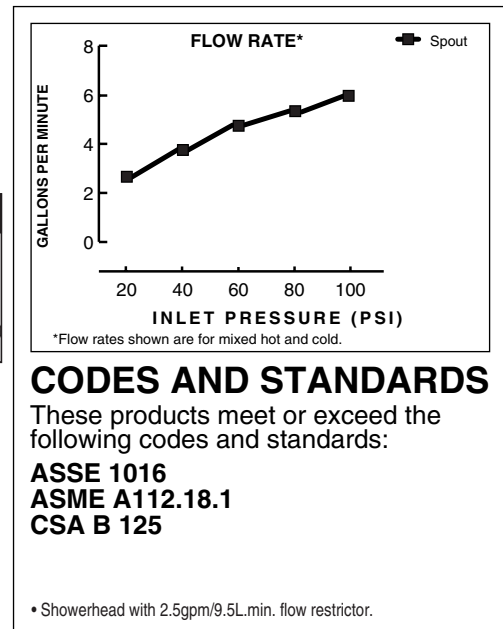

American Standard

UPGRADABLE PRESSURE BALANCE BATH/SHOWER FITTING Temperature Control Valve

Valve + Trim: Trim Kit & Valve Body Packaged Separately

To order: Specify valve body *and* trim kit desired

Example: R110 - Direct Sweat Valve Body
T215.701 - Hampton Bath/Shower Trim Kit (Porcelain Cross Handle)

VALVES				
	R110	R110SS	R115	R115SS
	Direct Sweat Inlets/Outlets	Direct Sweat Inlets/Outlets w/ Screwdriver Stops	Female Thread Inlets/Outlets	Female Thread Inlets/Outlets w/ Screwdriver Stops

TRIM KITS	Colony	Dazzle	Hampton**	Standard	Town Square	Enfield****	Amarilis***	Amarilis***
B/S	T375.120	T028.502	T215.7XX	T6181	T555.502	T373.5X1	T335.000	T345.000
Shower	T372.120	T028.501	T212.7XX	T6180	T555.501	T373.5X2	T332.000	T342.000
Valve	T371.120	T028.500	T211.7XX	T6179	T555.500	T373.5X0	T331.000	T341.000

NOTES:

** HAMPTON
available with choice of four handles.
to order: specify the three digit handle number
ex) T211.701 (valve only trim kit w/ porcelain cross handle)

	Porcelain Cross 701		Porcelain Lever 710		Metal Cross 720		Metal Lever 730

*** AMARILIS
trim kits are less handles--must be ordered separately.
the following handle kits are available:

	Metal Cross 451		Metal Lever 441		Porcelain Cross 461		Perfume Bottle 431
	Metal Cross 551		Metal Lever 541		Porcelain Lever 571		Lexington 901, 911
	Triune Cross 861						

**** Enfield available with lever or cross handle

	Lever Handle 500		Cross Handle 520