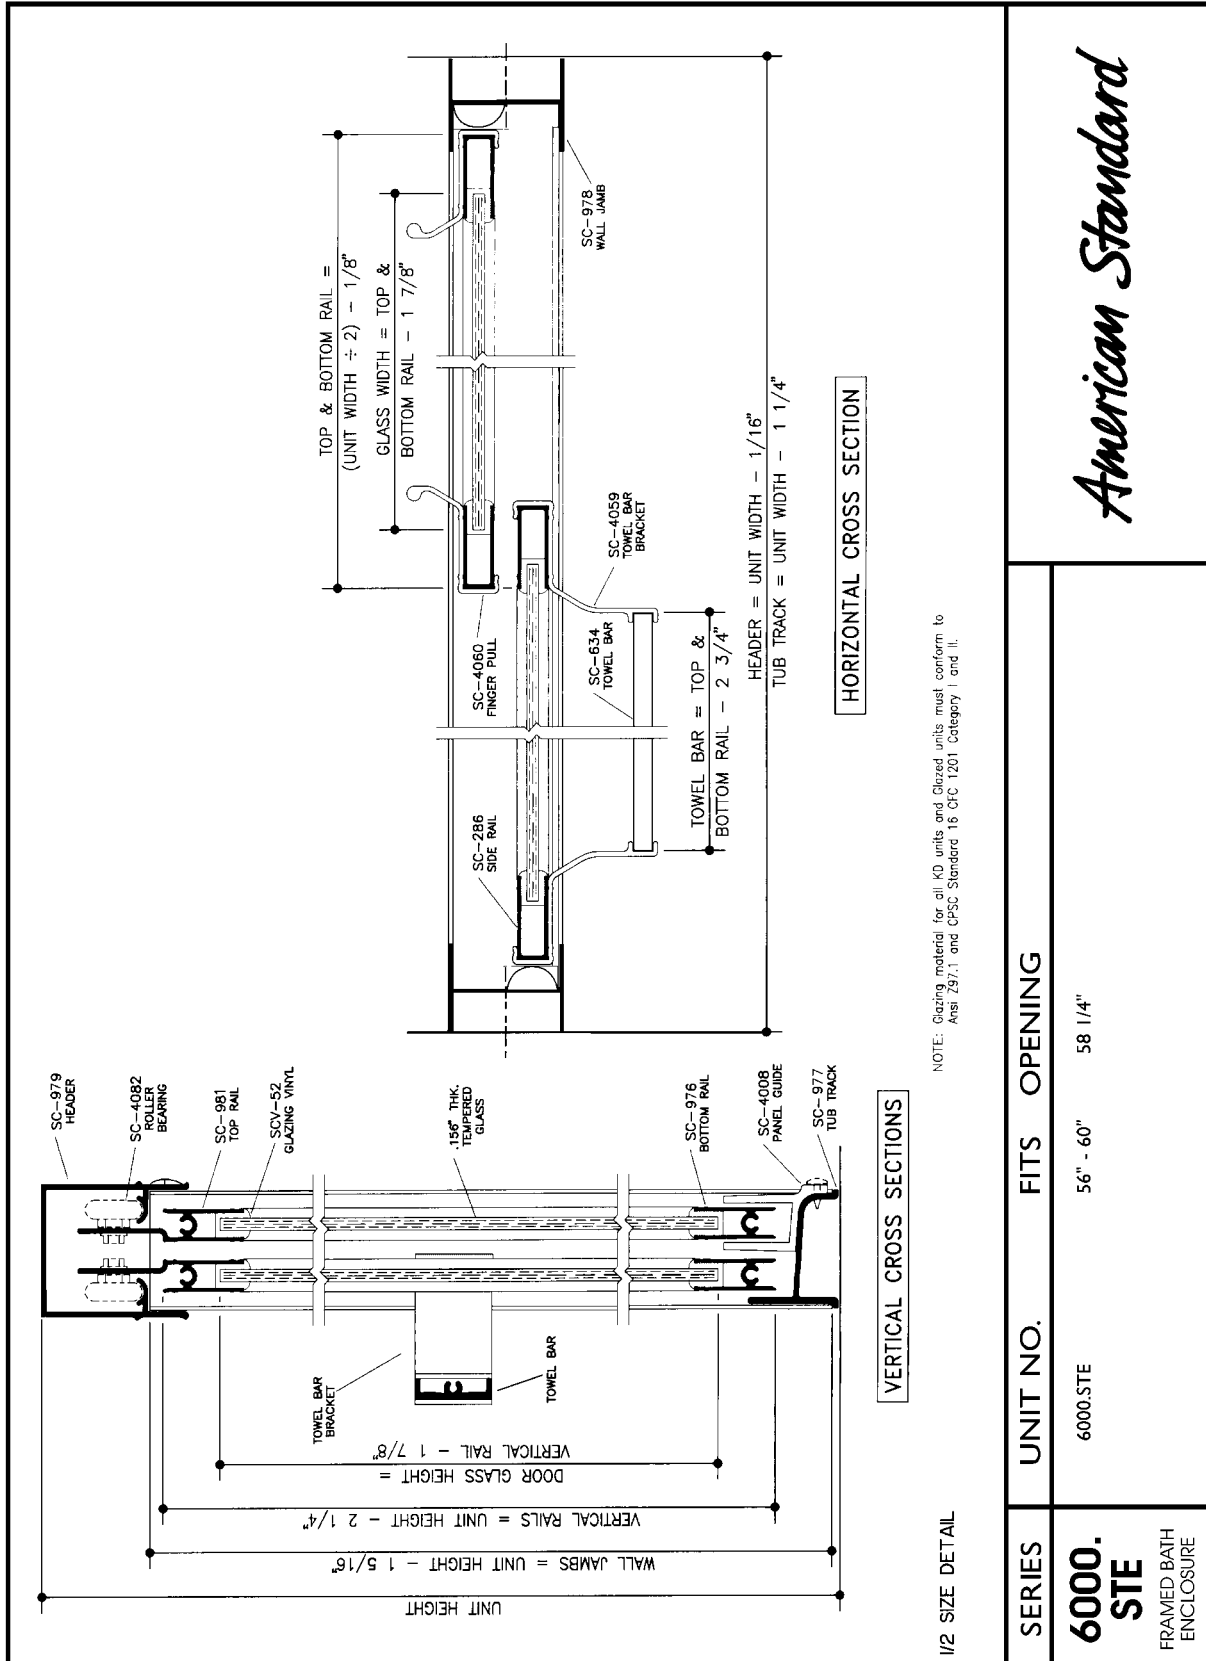

**SLIDING BATH DOOR ENCLOSURES**

**Product Features:**

- Tempered safety glass
- Reversible header
- Slotted roller carriage for out-of-square installations
- Easy clean tackless sill plate
- Thin line heavy duty metal frame
- Jamb bumpers
- Towel bars on exterior of unit

**6000.STE1** Obscure Glass

**6000.STE2** Clear Glass

60 x 58-1/4  
(1534 x 1480mm)

**To Be Specified -**

- Frame Finish:
  - Chrome 002
  - Polished Brass 099
- Bathtub/Whirlpool\*: (specify color)
- Bath Wall\*: (specify color)
- Faucet\*: (Specify finish)

Detail dimensional information on reverse side

\* See Fixture and Faucet section for available models

American Standard

SERIES UNIT NO. FITS OPENING

6000.STE 56" - 60" 58 1/4"

6000.  
STE

FRAMED BATH  
ENCLOSURE