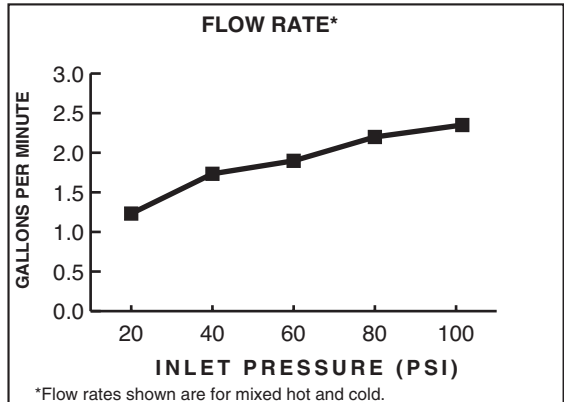

HERITAGE
TWO-HANDLE CENTERSET LAVATORY FAUCET
WITH CONVENTIONAL SPOUT & FACTORY INSTALLED HANDLES

CODES AND STANDARDS

These products meet or exceed the following codes and standards:

- **ASME A112.18.1**
- **CSA B 125**
- **NSF 61/Section 9**

	Product Number	Description	Finish
			Polished Chrome 002
	5402.102H	Centerset lavatory faucet. Brass Crown Handles. Grid drain.	
	5402.142H	Centerset lavatory faucet. Metal Lever Handles. Grid drain.	
	5402.172H	Centerset lavatory faucet. Brass Wrist Blade Handles. Grid drain.	
	5402.172V	Centerset lavatory faucet. Vandal-Resistant Brass Wrist Blade Handles. Grid drain.	

Meets the American Disabilities Act Guidelines and **ANSI A117.1** Requirements for the physically challenged.