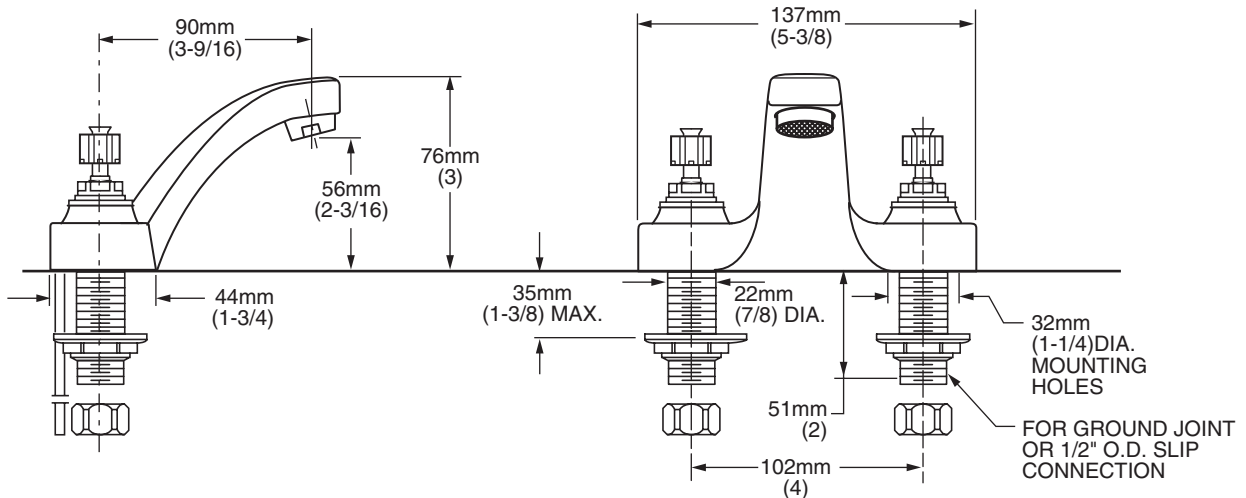

Shown without handles.
 Faucet comes complete with factory installed handles.
 V = Vandal-Resistant, H = Standard

MODEL NUMBER:

- 5402.102H Centerset Lavatory Faucet**
 Brass Crown Handles. Grid drain. 
- 5402.142H Centerset Lavatory Faucet**
 Metal Lever Handles. Grid drain. 
- 5402.172H Centerset Lavatory Faucet**
 Brass Wrist Blade Handles. Grid drain. 
- 5402.172V Centerset Lavatory Faucet**
 Vandal-resistant Brass Wrist Blade Handles. Grid drain.

GENERAL DESCRIPTION:

Durable cast brass construction. Amaris 1/4 turn washerless ceramic disc valve cartridges - reversible for use with either lever or round handles. One-half inch male inlet shanks with brass coupling nuts and shank nuts. All brass drain bodies with 1-1/4" (32mm) tailpieces. Vandal-resistant faucets feature vandal-resistant aerators, drains and index buttons on factory-installed handles. 2.2 gpm/8.3L/min. maximum flow rate.

SUGGESTED SPECIFICATION:

4" centerset lavatory faucet shall be cast brass construction with all brass shank nuts and coupling nuts. Shall also feature 1/4 turn washerless ceramic disc valve cartridges that are reversible for use with round or lever handles. Fitting shall be American Standard Model # 5402.____.____.