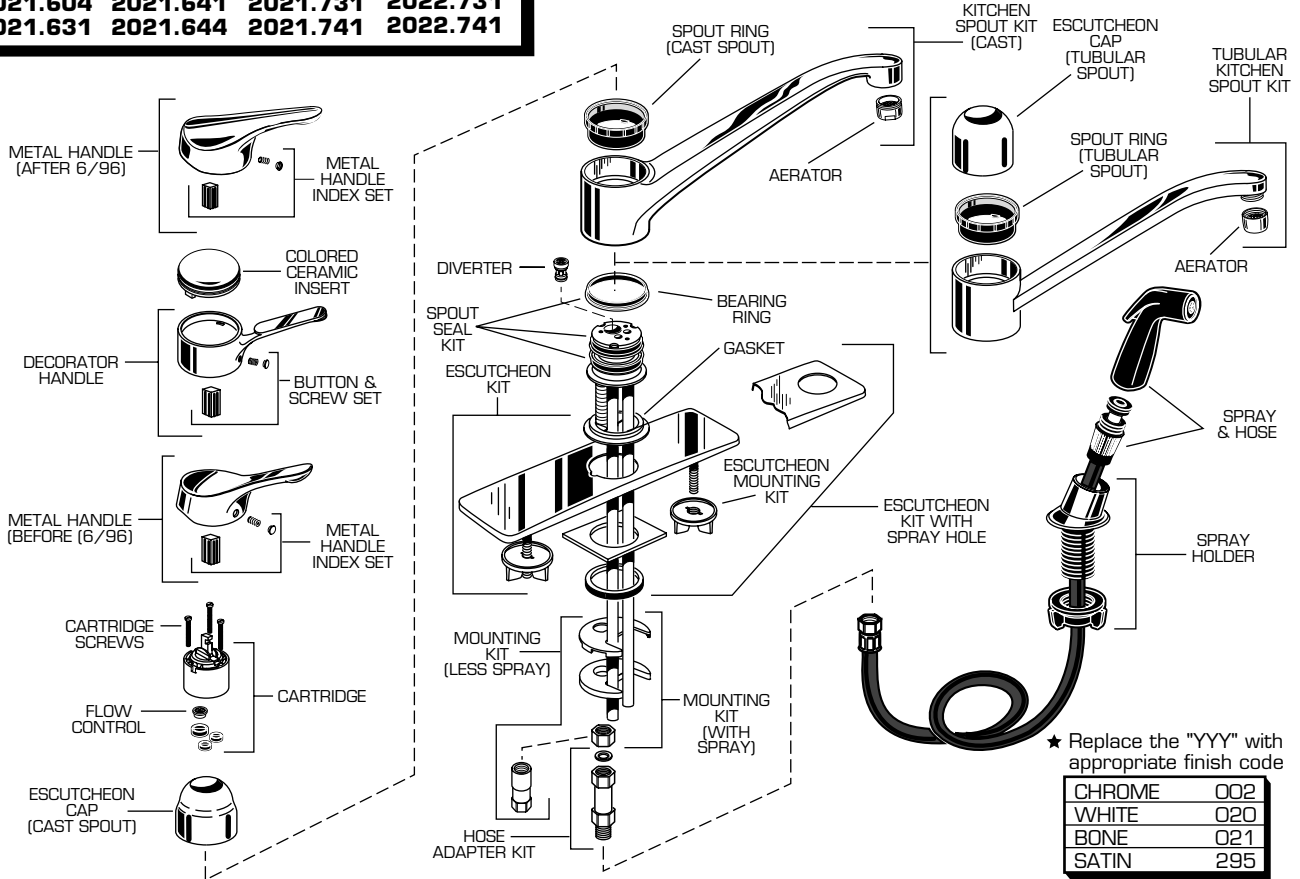

CERAMIX KITCHEN FAUCET MODEL NUMBERS

American Standard

2021.600 2021.634 2021.700 2022.700
2021.604 2021.641 2021.731 2022.731
2021.631 2021.644 2021.741 2022.741

★ Replace the "YYY" with appropriate finish code

CHROME	002
WHITE	020
BONE	021
SATIN	295

REPAIR PARTS	DESCRIPTION	PART NUMBER ★	PKG QTY
Handle Parts	Metal Handle (After 6/96)	060243-YYY0A	1
	Metal Handle (Before 6/96)	077124-YYY0A	1
	Metal Handle Index Kit	030126-0070A	1
	Decorator Handle (less Insert)	030125-YYY0A	1
	+ Colored Ceramic Insert	See Product Selector & Pricing Guide	
Valve Parts	+ Button & Screw Set	030746-YYY0A	1
	Escutcheon Cap - Cast Spout	023607-YYY0A	1
	Escutcheon Cap - Tubular Spout	050460-YYY0A	1
	Spout Ring - Cast Spout	043463-0070A	1
	Spout Ring - Tubular Spout	043561-0070A	1
	Cartridge	050536-0070A	1
	Flow Control	012682-0070A	1
	Cartridge Screw, 1-1/2" Long	023527-0070A	3
	Kitchen Spout Kit (Cast)	030120-YYY0A	1
	Tubular Kitchen Spout Kit	030127-YYY0A	1
	Aerator (Cast Spout)	066070-YYY0A	1
	Aerator (Tubular Spout)	066108-YYY0A	1
	Spout Seal Kit	030118-0070A	1
	Escutcheon Kit	030117-YYY0A	1
	Escutcheon Kit with Spray Hole	030116-YYY0A	1
	Gasket	042793-0070A	1
	Escutcheon Mounting Kit	023841-0070A	2
Mounting Kit (less Spray)	030251-0070A	1	
Mounting Kit (with Spray)	043329-0070A	1	
Spray Parts	Hose Adapter Kit	030129-0070A	1
	Spray and Hose - Chrome	030730-0170A	1
	Spray and Hose - (Finishes)	030730-YYY0A	1
	Diverter	030757-0070A	1
	Spray Holder	030760-YYY0A	1