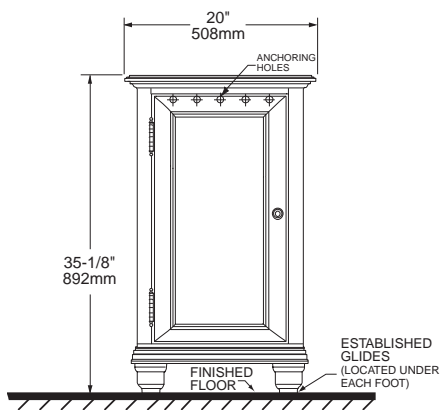

**Nominal Dimensions:**

20" x 16" (508 x 406mm)  
76" (1930mm) height

☐ **9431.100 Demi-Apothecary cabinet**

- Provides great storage companion for pedestal sinks.
- Full size door with adjustable interior shelves.
- Available in weathered white, hand distressed finish with antiqued brass hardware.

**Nominal Dimensions:**

20" x 16" (508 x 406mm)  
35" (889mm) height

☐ **9486.101 Providence Mirror**

- Made from Alder Solids with Cherry Veneers
- Compliments Providence Vanities

**Nominal Dimensions:**

24-1/2" x 34-1/2" (622 x 876mm)

SEE REVERSE SIDE FOR ROUGHING-IN DIMENSIONS

**9486.101 Providence Mirror.**

**9431.100 Providence Demi-Apothecary Cabinet.**

**9430.100 Providence Apothecary Cabinet.**

**NOTES:**

These measurements are subject to change or cancellation. No responsibility is assumed for use of superseded or voided pages.

**PROVIDENCE MIRROR  
9486.101**

**PROVIDENCE DEMI-APOTHECARY CABINET  
9431.100**