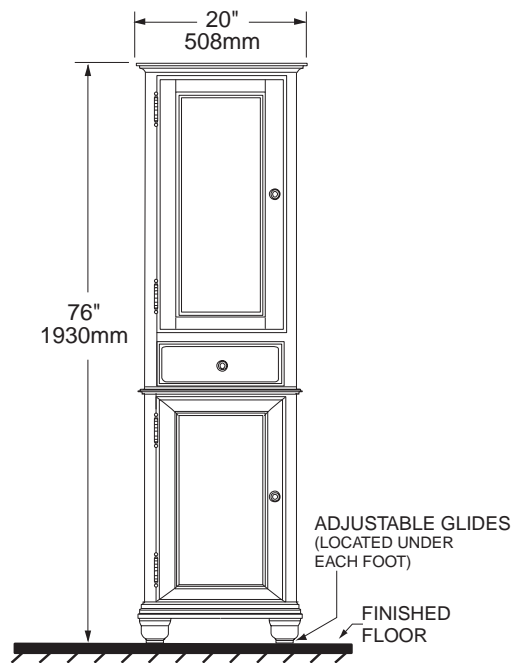

**Nominal Dimensions:**

20" x 16" (508 x 406mm)  
76" (1930mm) height

☐ **9431.100 Demi-Apothecary cabinet**

- Provides great storage companion for pedestal sinks.
- Full size door with adjustable interior shelves.
- Available in weathered white, hand distressed finish with antiqued brass hardware.

**Nominal Dimensions:**

20" x 16" (508 x 406mm)  
35" (889mm) height

☐ **9486.101 Providence Mirror**

- Made from Alder Solids with Cherry Veneers
- Compliments Providence Vanities

**Nominal Dimensions:**

24-1/2" x 34-1/2" (622 x 876mm)

SEE REVERSE SIDE FOR ROUGHING-IN DIMENSIONS

**9486.101 Providence Mirror.**

**9431.100 Providence Demi-Apothecary Cabinet.**

**9430.100 Providence Apothecary Cabinet.**

**NOTES:**

These measurements are subject to change or cancellation. No responsibility is assumed for use of superseded or voided pages.

**PROVIDENCE MIRROR  
9486.101**

**PROVIDENCE DEMI-APOTHECARY CABINET  
9431.100**