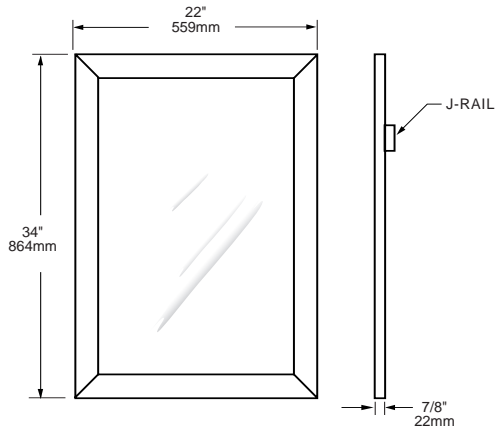

**Nominal Dimensions:**

20" x 16" (508 x 406mm)  
76" (1930mm) height

☐ **9431.100 Demi-Apothecary cabinet**

- Provides great storage companion for pedestal sinks.
- Full size door with adjustable interior shelves.
- Available in weathered white, hand distressed finish with antiqued brass hardware.

**Nominal Dimensions:**

20" x 16" (508 x 406mm)  
35" (889mm) height

☐ **9486.101 Providence Mirror**

- Made from Alder Solids with Cherry Veneers
- Compliments Providence Vanities

**Nominal Dimensions:**

24-1/2" x 34-1/2" (622 x 876mm)

SEE REVERSE SIDE FOR ROUGHING-IN DIMENSIONS

**9486.101 Providence Mirror.**

**9431.100 Providence Demi-Apothecary Cabinet.**

**9430.100 Providence Apothecary Cabinet.**

**NOTES:**

These measurements are subject to change or cancellation. No responsibility is assumed for use of superseded or voided pages.

**PROVIDENCE MIRROR  
9486.101**

**PROVIDENCE DEMI-APOTHECARY CABINET  
9431.100**