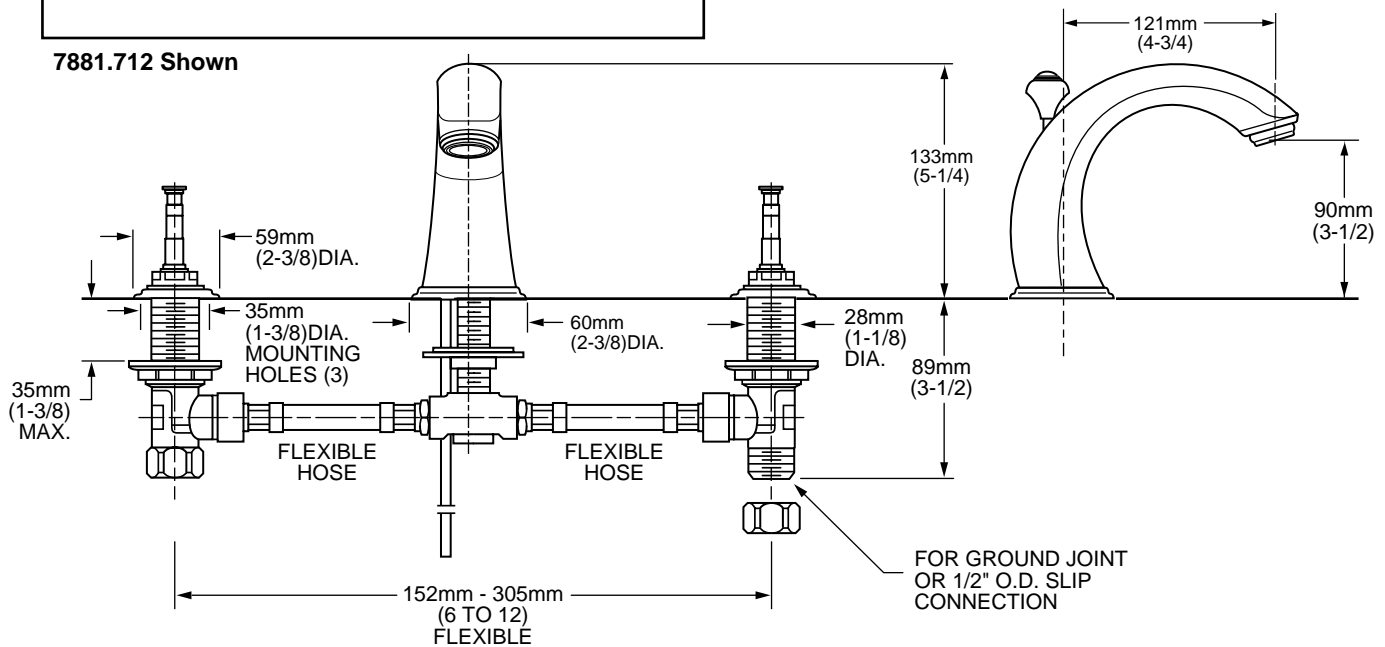

American Standard

HAMPTON

TWO-HANDLE WIDESPREAD LAVATORY FAUCET WITH BRASS CRESCENT SPOUT

MODEL NUMBER:

- 7881.702 Widespread Lavatory** 
Pop-up drain. Porcelain Cross handles.
- 7881.712 Widespread Lavatory** 
Pop-up drain. Porcelain Lever handles.
- 7881.722 Widespread Lavatory** 
Pop-up drain. Metal Cross handles.
- 7881.732 Widespread Lavatory** 
Pop-up drain. Metal Lever handles.

7881.712 Shown

GENERAL DESCRIPTION:

Cast brass valve bodies with flexible hose connections for 6" to 12" (152mm to 305mm) installations. 1/4 turn washerless ceramic disc valve cartridges - reversible for use with either lever or cross handles. Cast brass spout. One-half inch male inlet shanks. All brass drain body with 1-1/4" (32mm) tailpiece. 2.2 gpm/8.3L/min. maximum flow rate.

Two handle widespread lavatory faucet shall feature cast brass valve bodies with flexible hose connections for 6" to 12" installations. Shall also feature 1/4 turn washerless ceramic disc valve cartridges that are reversible for use with cross or lever handles. Fitting shall be American Standard Model #7881.____.____.