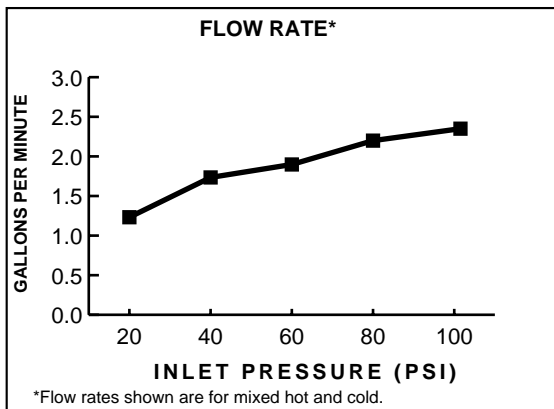

Product Number	Description	Finish Options							
			Polished Chrome	PVD Blackened Bronze	PVD Polished Brass	PVD Satin/Chrome Mix	Velvet	PVD Satin	PVD Satin/Brass Mix	P. Chrome/PVD Brass Mix
			002	068	099	221	285	295	297	299
	7881.702	Lavatory faucet with pop-up drain. Porcelain Cross handles.		N/A		N/A			N/A	N/A
	7881.712	Lavatory faucet with pop-up drain. Porcelain Lever handles.		N/A		N/A			N/A	N/A
	7881.722	Lavatory faucet with pop-up drain. Metal Cross handles.		N/A		N/A			N/A	N/A
	7881.732	Lavatory faucet with pop-up drain. Metal Lever handles.								

N/A = NOT AVAILABLE

Meets the American Disabilities Act Guidelines and **ANSI A117.1** Requirements for the physically challenged.