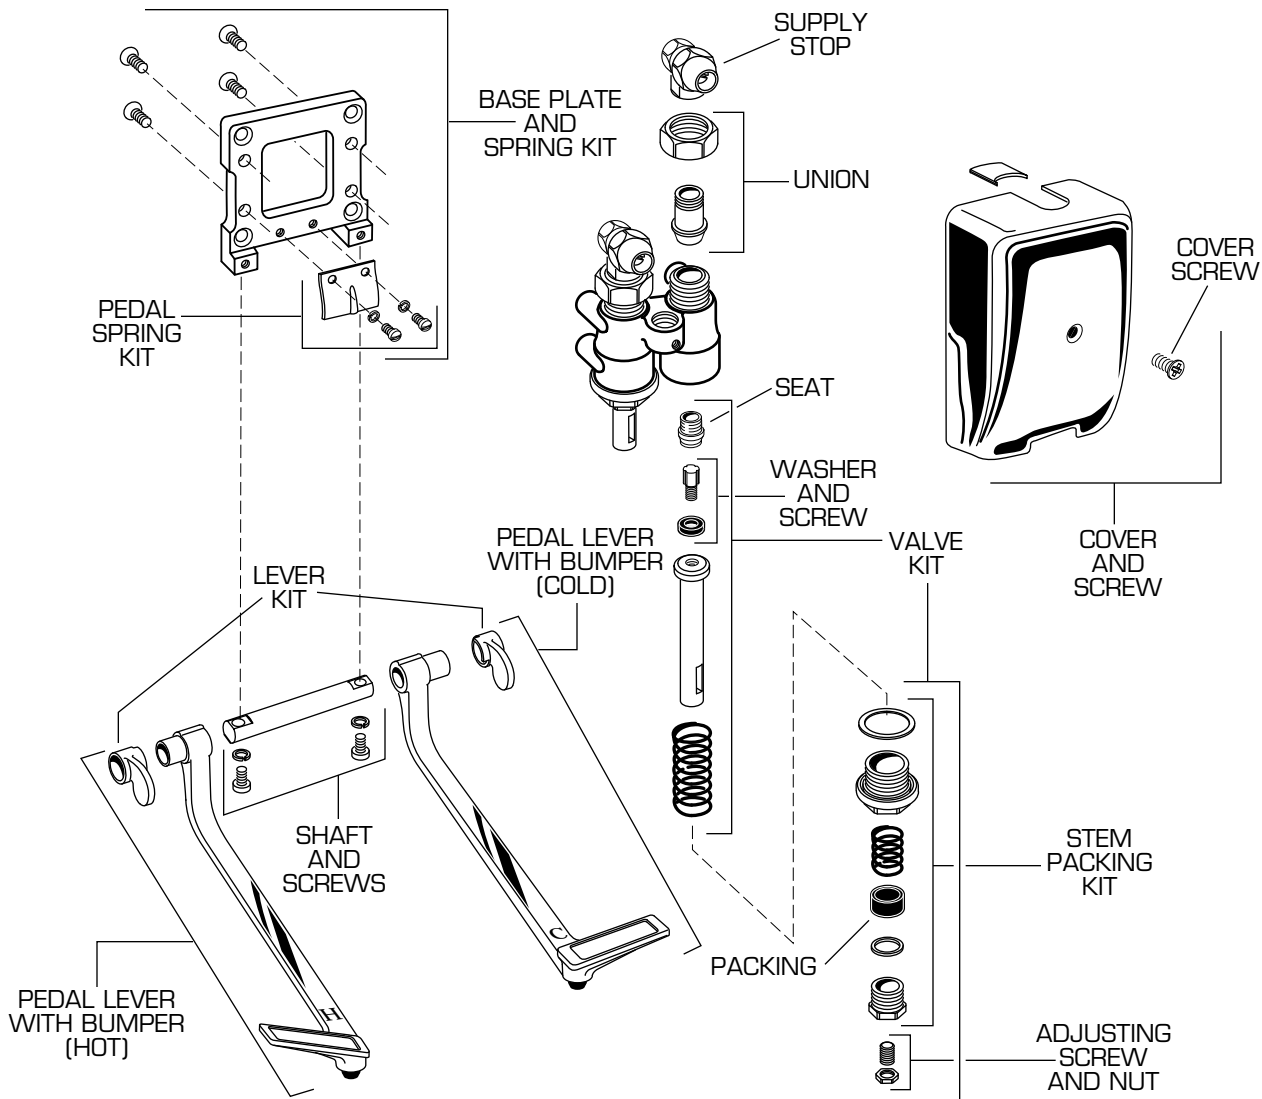

SELF-CLOSING WALL MOUNT DOUBLE PEDAL VALVE MODEL NUMBER

American Standard

7679.012

REPAIR PARTS	DESCRIPTION	PART NUMBER	PKG QTY
Valve Parts	Cover Screw	000690-0020A	1
	Cover and Screw	066354-0020A	1
	Supply Stop	066346-0070A	1
	Union	066347-0070A	1
	Valve Kit	066360-0020A	1
	Seat	065626-0040A	1
	Washer and Screw	066350-0070A	1
	Stem Packing Kit	066351-0070A	1
	Adjusting Screw and Nut	066357-0070A	1
	Baseplate and Spring Kit	066355-0020A	1
	Pedal Spring Kit	066356-0070A	1
	Packing	000406-0070A	1
	Pedal Parts	Pedal Lever with Bumper (Cold)	066358-0070A
Pedal Lever with Bumper (Hot)		066359-0070A	1
Lever Kit		066454-0070A	1
Shaft and Screws		066353-0070A	1